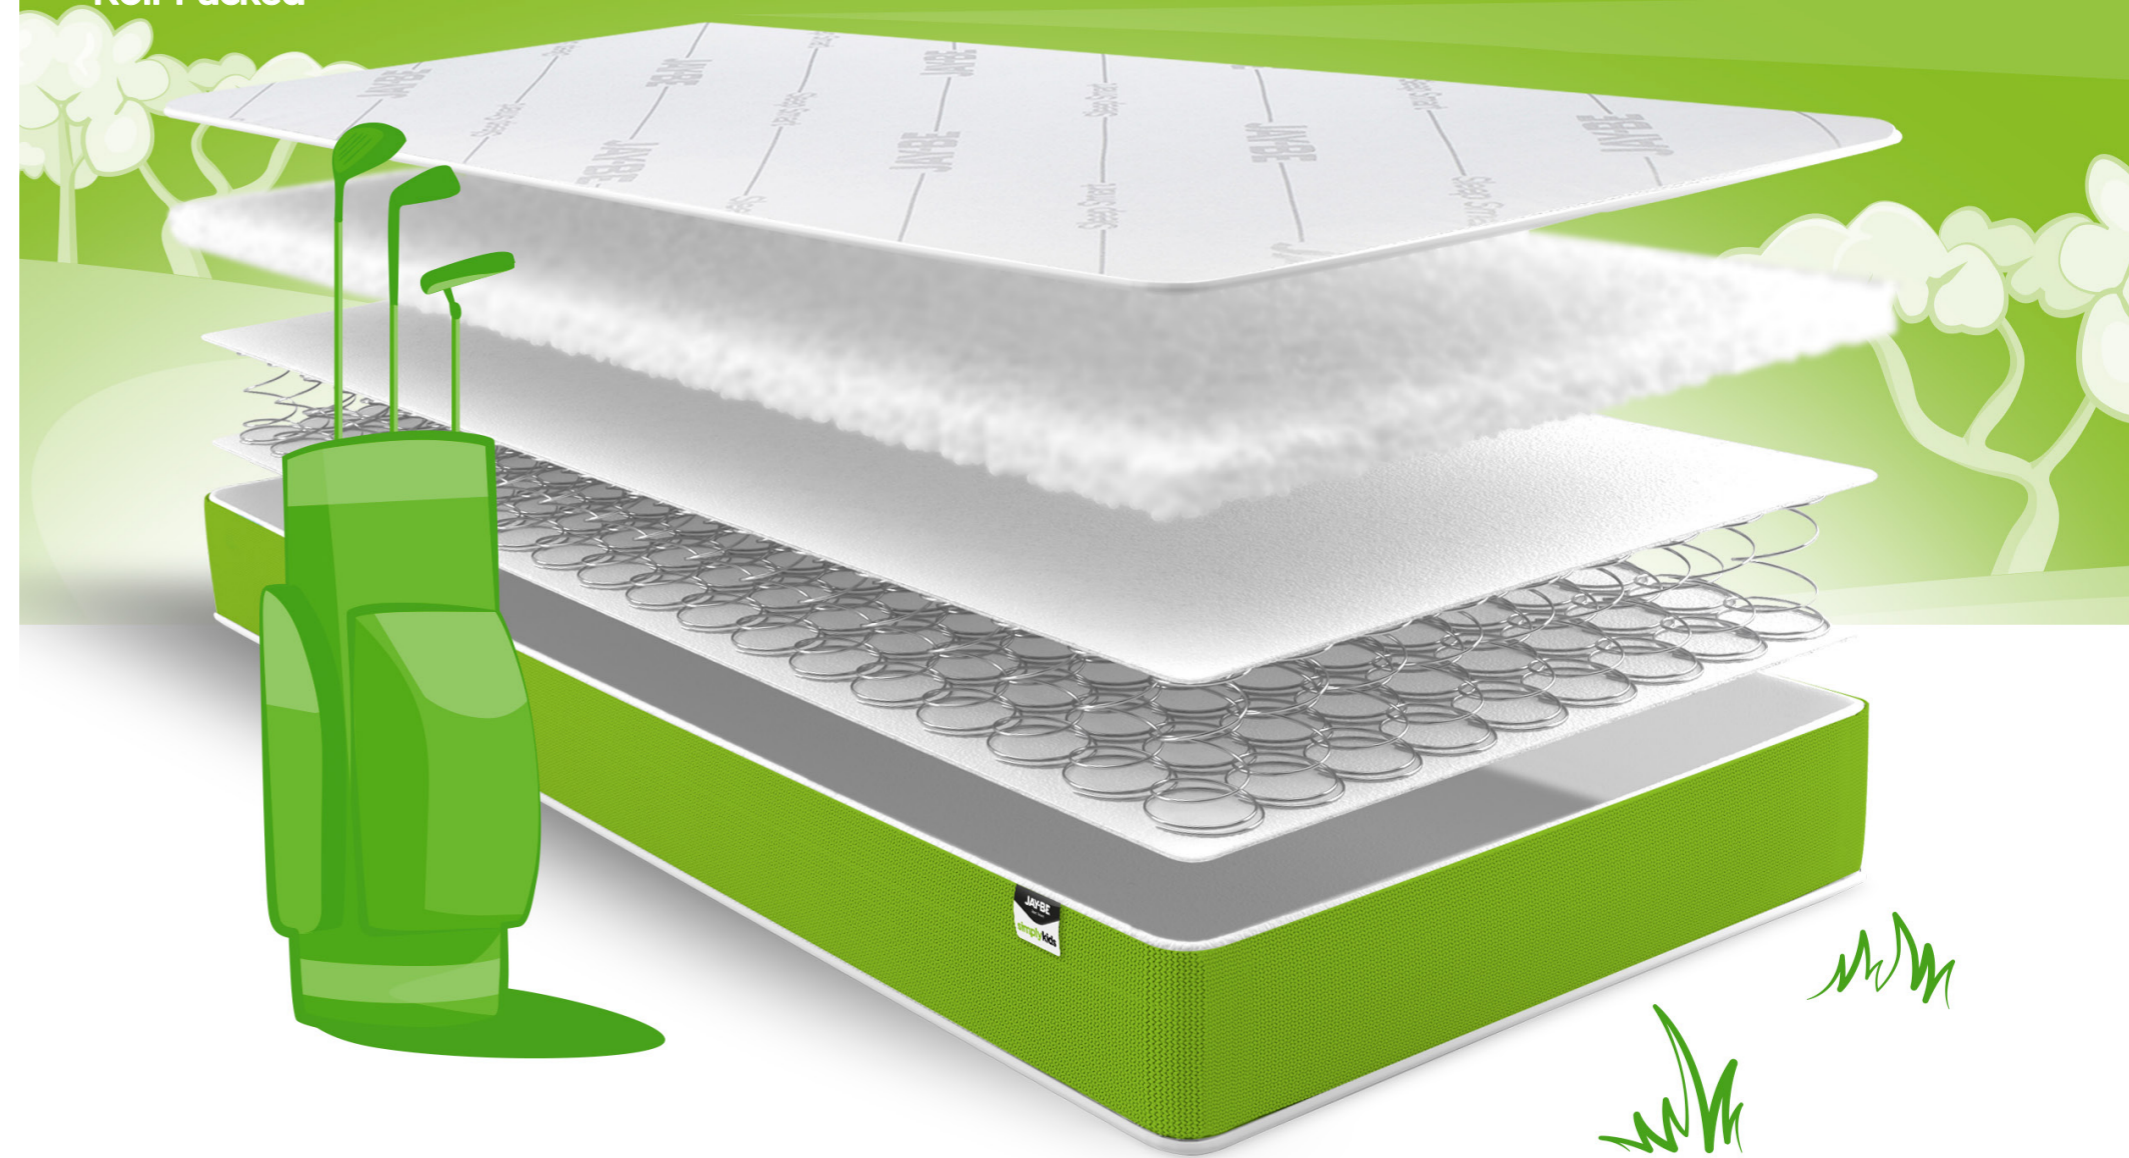

Creating dreams

Anti-allergy sprung mattress

Key Features

- Foam Free comfort layers, free from harmful chemicals
- Purotex® treated. A 100% natural pro-biotic technology which absorbs moisture and reduces the presence of dust-mite allergens thereby reducing the potential trigger of allergic reactions
- Breathable for a drier, fresher and purer mattress
- Smart fibre comfort layers help to create a temperature controlled sleeping environment
- Hypoallergenic for a healthier sleeping environment
- Sprung interior for evenly distributed posture support
- Soft woven fabric sleeping surface for increased durability and extra comfort
- Easy care - simply rotate regularly to maximise the life of the mattress
- Edge to Edge comfort layers for maximum sleeping area
- Made in the UK to meet British and European safety standards

Care instructions

Remove bedding, lightly brush or lightly vacuum then leave to air

Product code

802900

Product & Packaging Dimensions

Mattress ready for use: W90cm (35.4in) L190cm (74.8in) D18cm (7in)

Mattress packed: W33cm (12.9in) L33cm (12.9in) H10cm (3.9in) (0.1089m³)

Weight: 11.3kg / 24.9lb

The JAY-BE® Simply Kids Anti-Allergy mattress offers all the benefits of the JAY-BE® Simply Kids Foam-Free mattress but also embodies extra comfort layers and the latest Purotex® anti-allergy technology.

Actively creating a cleaner and healthier sleeping environment, Purotex® is one of the most innovative and beneficial mattress technologies to help ensure a peaceful night's sleep, especially for children who have a hyper-sensitive immune system. Infused within the mattress fabric, Purotex® is a 100% natural pro-biotic remedy which absorbs moisture and lowers the presence of dust mites and other allergens, thereby helping to reduce the potential trigger of allergic reactions which can interrupt sleep.

At its core, this JAY-BE® children's mattress is constructed with a medium firmness spring to offer evenly distributed support throughout the night. To prevent spring feel, the spring is topped with a high-density (HD) insulator pad and a deep cushion of breathable smart fibre comfort layers which mould to the body's contours for even more comfort.

As well as offering substantial support for growing bones and muscles, the breathable smart fibre comfort layers are hypoallergenic and have an open cell structure. These open cells allow the free flow of air through the mattress, which reduces moisture and in turn helps to prohibit mould and allergens. As a result, a more comfortable and temperature controlled sleeping environment is experienced.

All JAY-BE® Simply Kids mattresses are backed by a five-year manufacturer's guarantee. Roll-packed for your complete convenience.