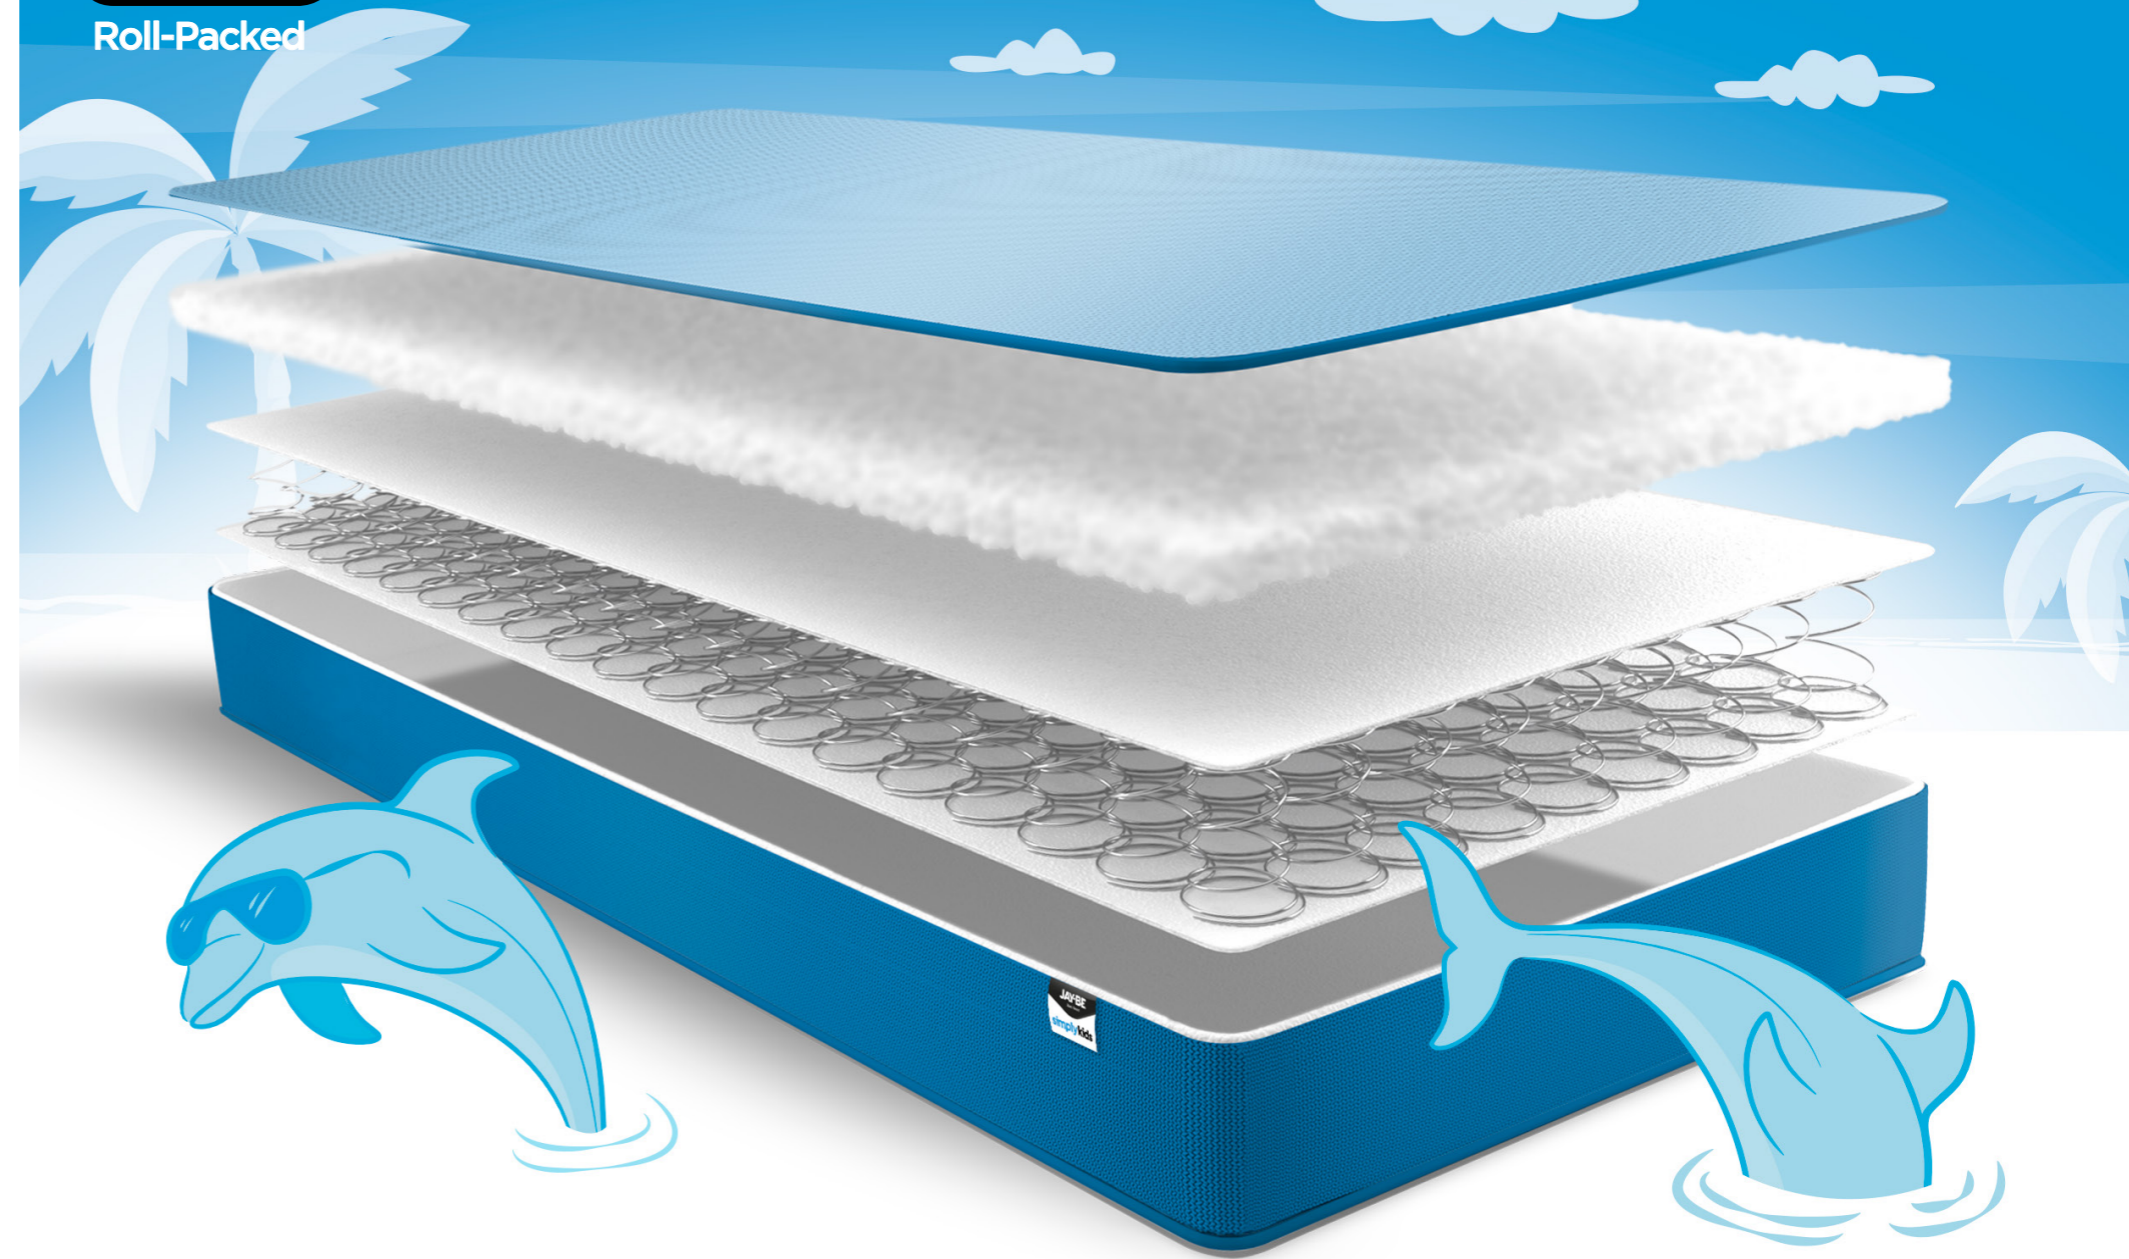

Waterproof sprung mattress

Key Features

- Better than waterproof! A waterproof mattress, which is anti-microbial and anti-bacterial
- Hypoallergenic and easy to wipe clean for a healthier sleeping environment
- Foam Free comfort layers, free from harmful chemicals
- Breathable for a drier, fresher and purer mattress
- Smart fibre comfort layers help to create a temperature controlled sleeping environment
- Sprung interior for evenly distributed posture support
- Easy care - simply rotate regularly to maximise the life of the mattress
- Edge to Edge comfort layers for maximum sleeping area
- Made in the UK to meet British and European safety standards

Product code

803900

Product & Packaging Dimensions

Mattress ready for use: W90cm (35.4in) L190cm (74.8in) D18cm (7in)

Mattress packed: W33cm (12.9in) L33cm (12.9in) H10cm (3.9in) (0.1089m³)

Weight: 14.8kg / 32.6lb

Roll-Packed

Creating dreams

JAY-BE
Sleep Smart

The JAY-BE® Simply Kids Waterproof mattress is a lot more than a fun blue design. It utilises technically enhanced waterproof fabric technology, which has anti-bacterial, anti-microbial and anti-fungal properties. It is also easy to wipe clean.

At its core, this JAY-BE® children's mattress is constructed with a medium firmness spring to offer evenly distributed support throughout the night. To prevent spring feel, the spring is topped with a high-density (HD) insulator pad and a deep cushion of breathable smart fibre comfort layers.