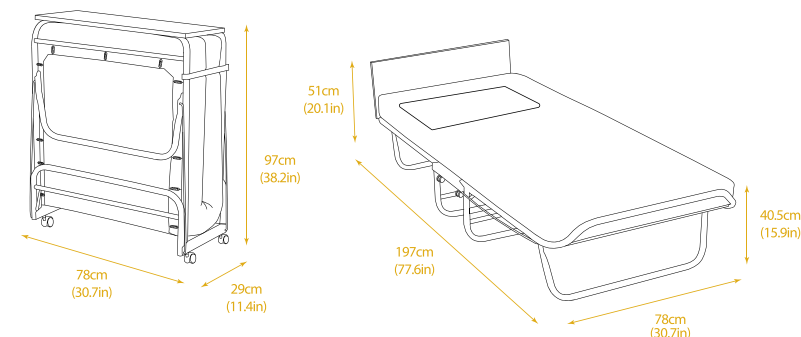

Supreme Single with a Rebound e-Fibre mattress

107801