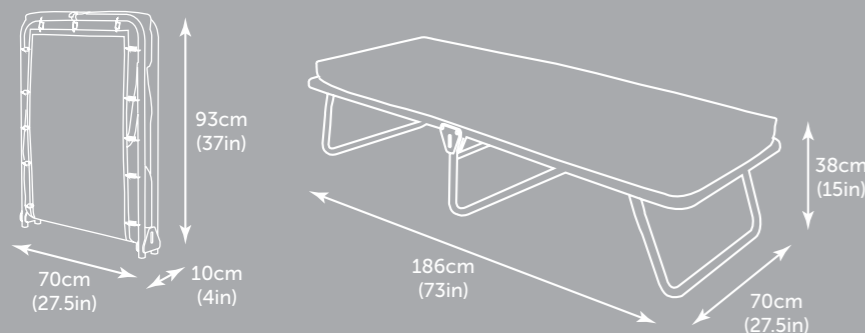

SIZE

- 101710 Single (mattress code: 902710)

ACCREDITATIONS

Tested and accredited to British and European safety standards including:

Relating to the Frame

- BS EN 1725 - Durability

Relating to the Mattress

- BS EN 597-1 - FR requirement
- BS EN 597-2 - FR requirement
- BS 7177 Domestic - FR requirements

DIMENSIONS & PACKAGING

Packed size: 72 x 11 x 96cm (0.08m³) Weight: 10.5Kg / 23lb

Single mattress dimensions: W65cm (26in) L183cm (72in) D5cm (2in)