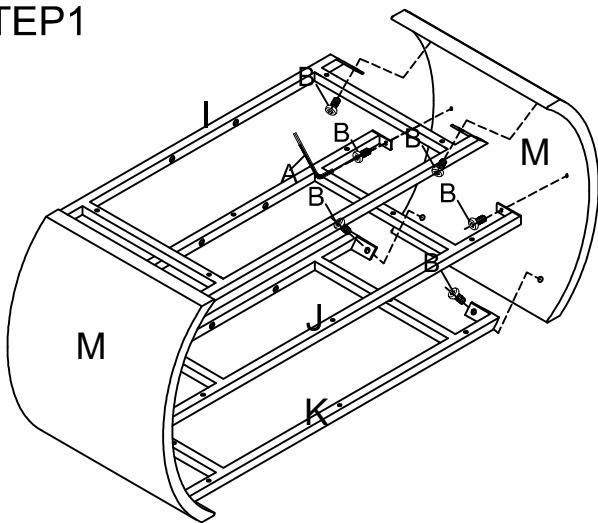

ASSEMBLY INSTRUCTION

JF 208

HELP LINE NUMBER 01443 816982

A		M4	1PC							
B		1/4"*15mmL	12PCS							
C		1/4"*32mmL	6PCS							
D		1/4"*25mmL	4PCS							
E		Ø19	16PCS							
F		TOP GLASS	1PC							
G		SHELF GLASS	1PC							
H		BOTTOM GLASS	1PC				K		Bottom metal frame	1PC
I		Top metal frame	1PC				L		Rear panel	1PC
J		Middle metal frame	1PC				M		side leg	2PCS

STEP1

STEP2

STEP3

STEP4