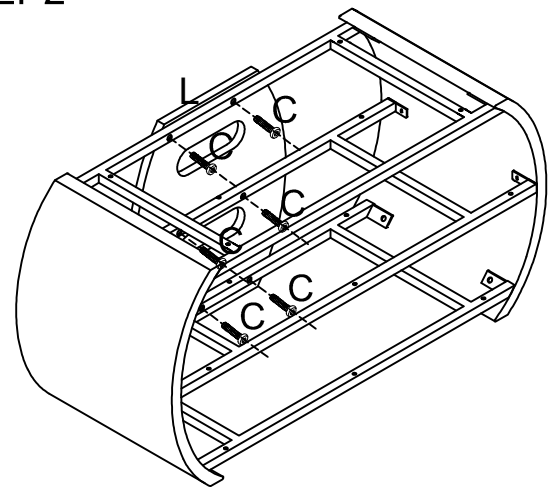

ASSEMBLY INSTRUCTION

JF 208

HELP LINE NUMBER 01443 816982

A		M4	1PC							
B		1/4"*15mmL	12PCS							
C		1/4"*32mmL	6PCS							
D		1/4"*25mmL	4PCS							
E		Ø19	16PCS							
F		TOP GLASS	1PC							
G		SHELF GLASS	1PC							
H		BOTTOM GLASS	1PC				K		Bottom metal frame	1PC
I		Top metal frame	1PC				L		Rear panel	1PC
J		Middle metal frame	1PC				M		side leg	2PCS

STEP1

STEP2

STEP3

STEP4