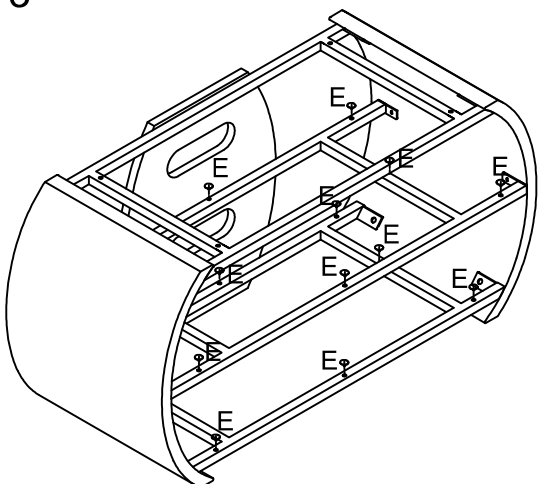

ASSEMBLY INSTRUCTION

JF 208

HELP LINE NUMBER 01443 816982

A		M4	1PC							
B		1/4"*15mmL	12PCS							
C		1/4"*32mmL	6PCS							
D		1/4"*25mmL	4PCS							
E		Ø19	16PCS							
F		TOP GLASS	1PC							
G		SHELF GLASS	1PC							
H		BOTTOM GLASS	1PC				K		Bottom metal frame	1PC
I		Top metal frame	1PC				L		Rear panel	1PC
J		Middle metal frame	1PC				M		side leg	2PCS

STEP1

STEP2

STEP3

STEP4