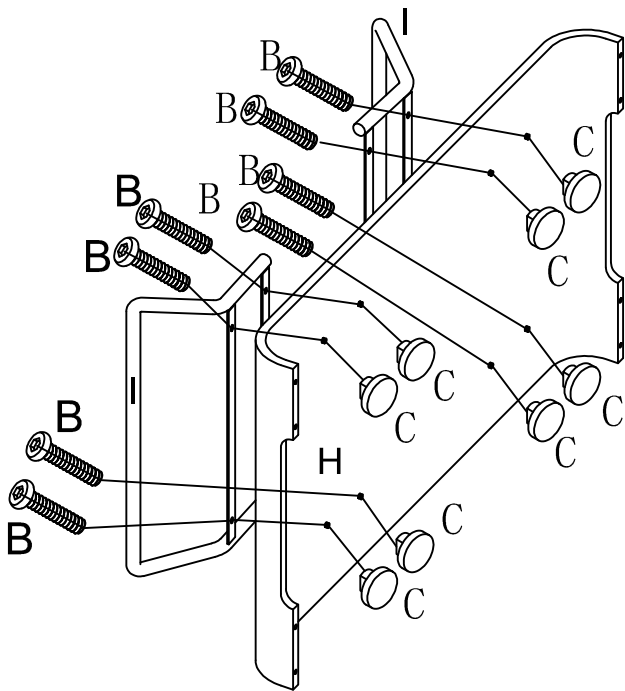

ASSEMBLY INSTRUCTION

JF 302

HELP LINE NUMBER 01443 816982

A		M5	1PC
B		Ø5/16"*3/4"	8PCS
C		Ø25*15	8PCS
D		Ø1/4"*Ø16*61	4PCS
E		Ø16*50	4PCS
F		Ø15*12	4PCS
G		Top panel	1PC
H		Bottom panel	1PC
I		Leg	2PCS

STEP1

STEP2

Assembly:

Assembly: