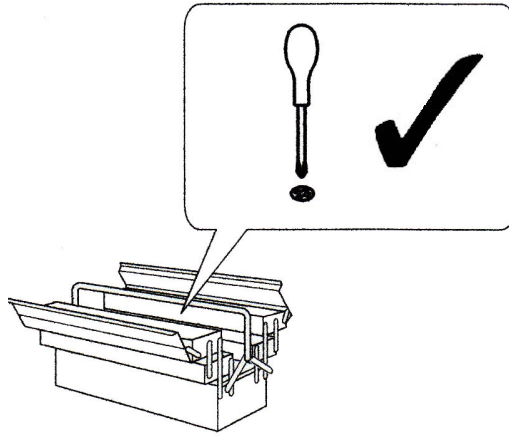

Julian Bowen Limited

Alpen Bed - 135cm

Assembly Instructions

Julian Bowen Limited
(01623 727374)

HARDWARE

4x

4x

8x