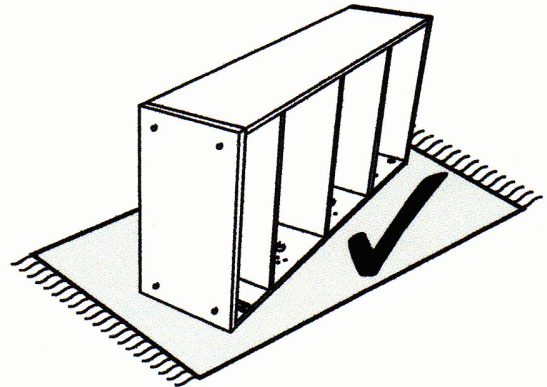

Julian Bowen Limited

Alpen Bed - 135cm

Assembly Instructions

Julian Bowen Limited
(01623 727374)

HARDWARE

4x

4x

8x

4x

4x

8x

8x

8x

1x

1x

PARTS