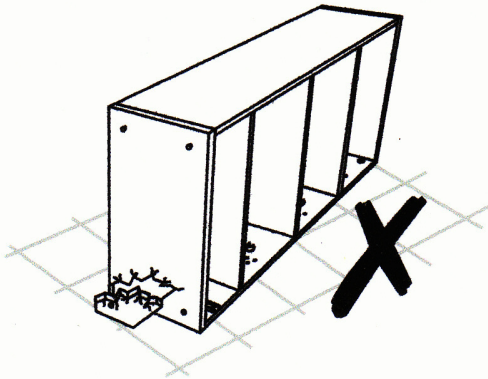

Julian Bowen Limited

Alpen Bed - 135cm

Assembly Instructions

Julian Bowen Limited
(01623 727374)

HARDWARE

4x

4x

8x

4x

4x

8x

8x

8x

1x

1x

PARTS