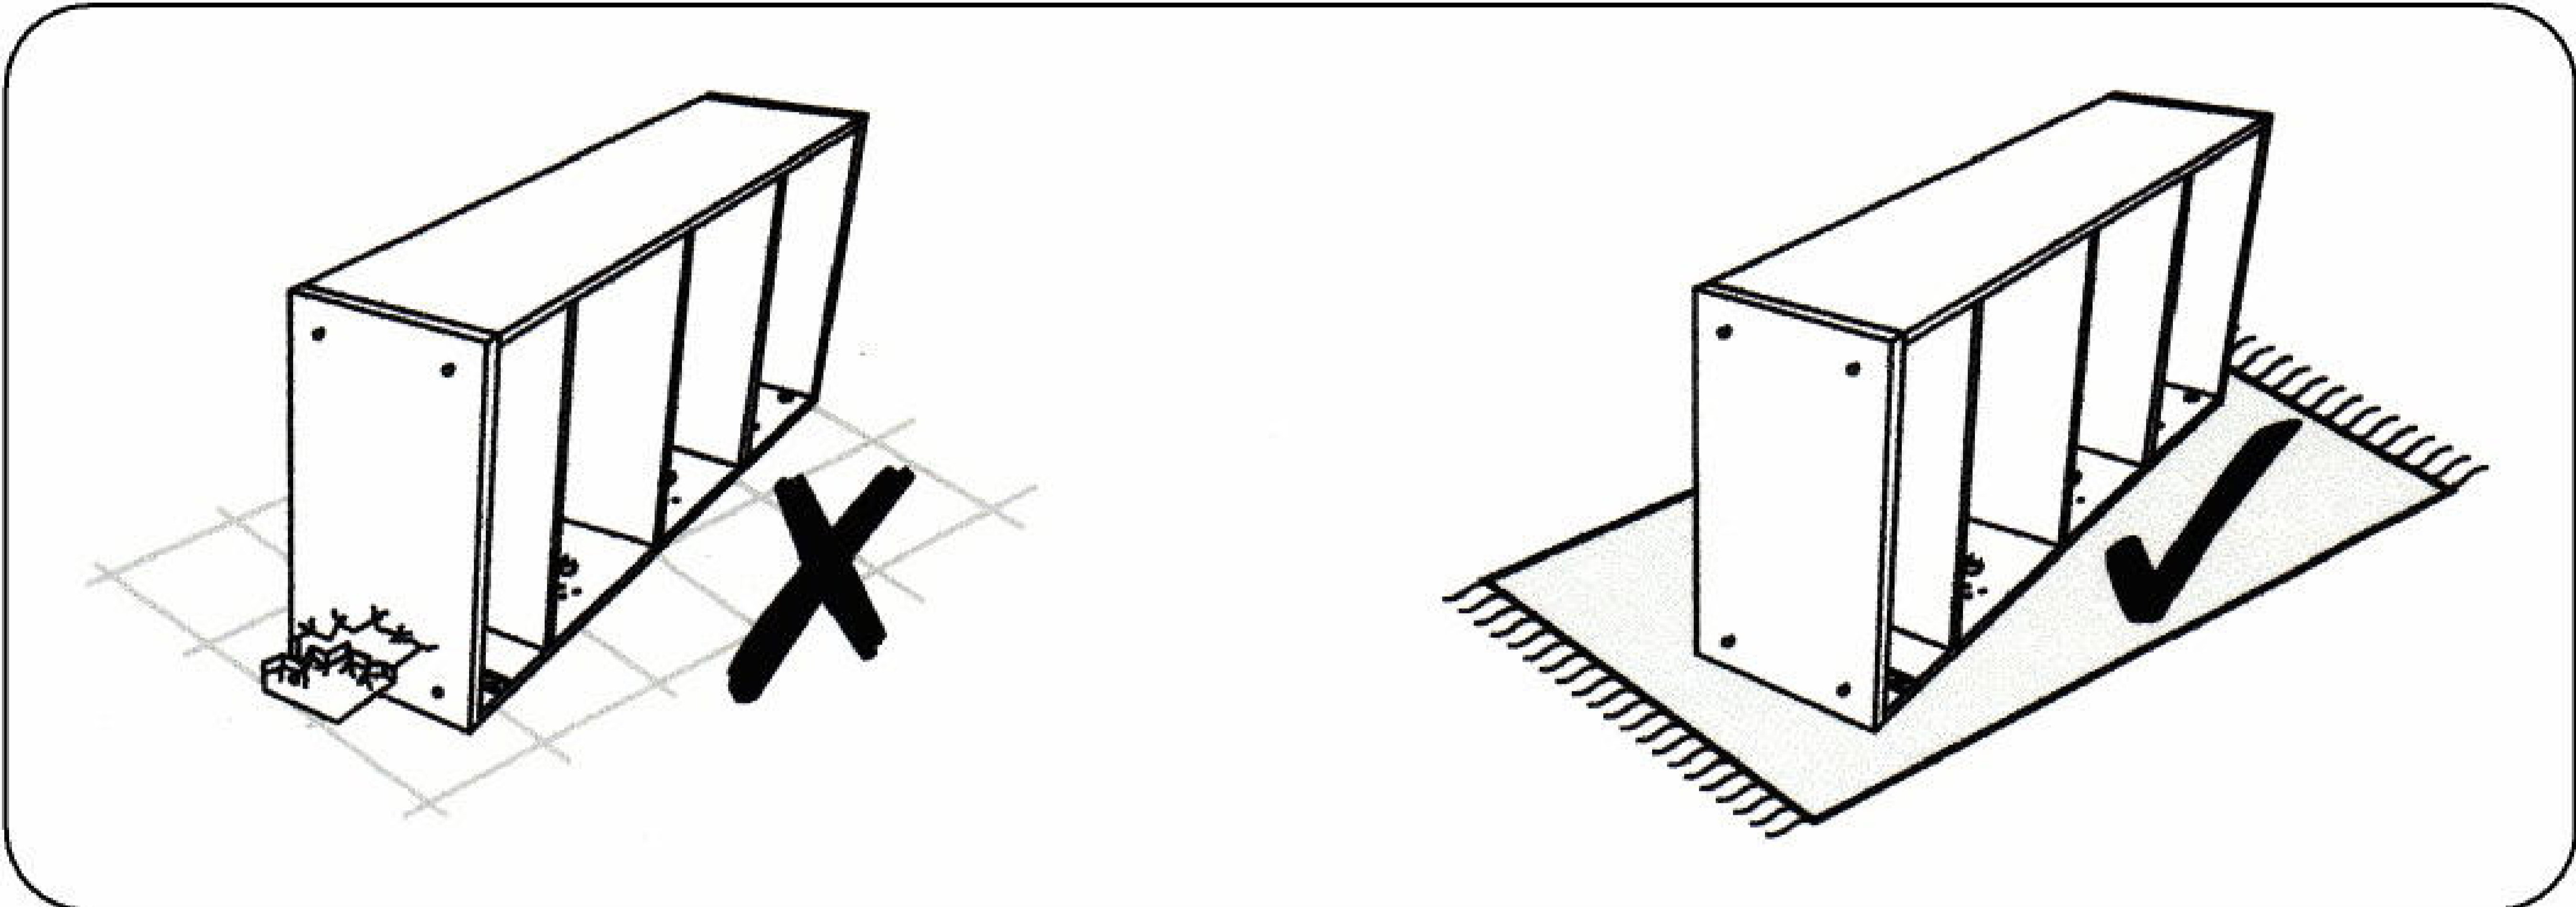

Julian Bowen Limited

Amsterdam Bed Low Foot End 135 cm

Assembly Instructions

No Extra
Tools Required

HARDWARE

A

8x

B