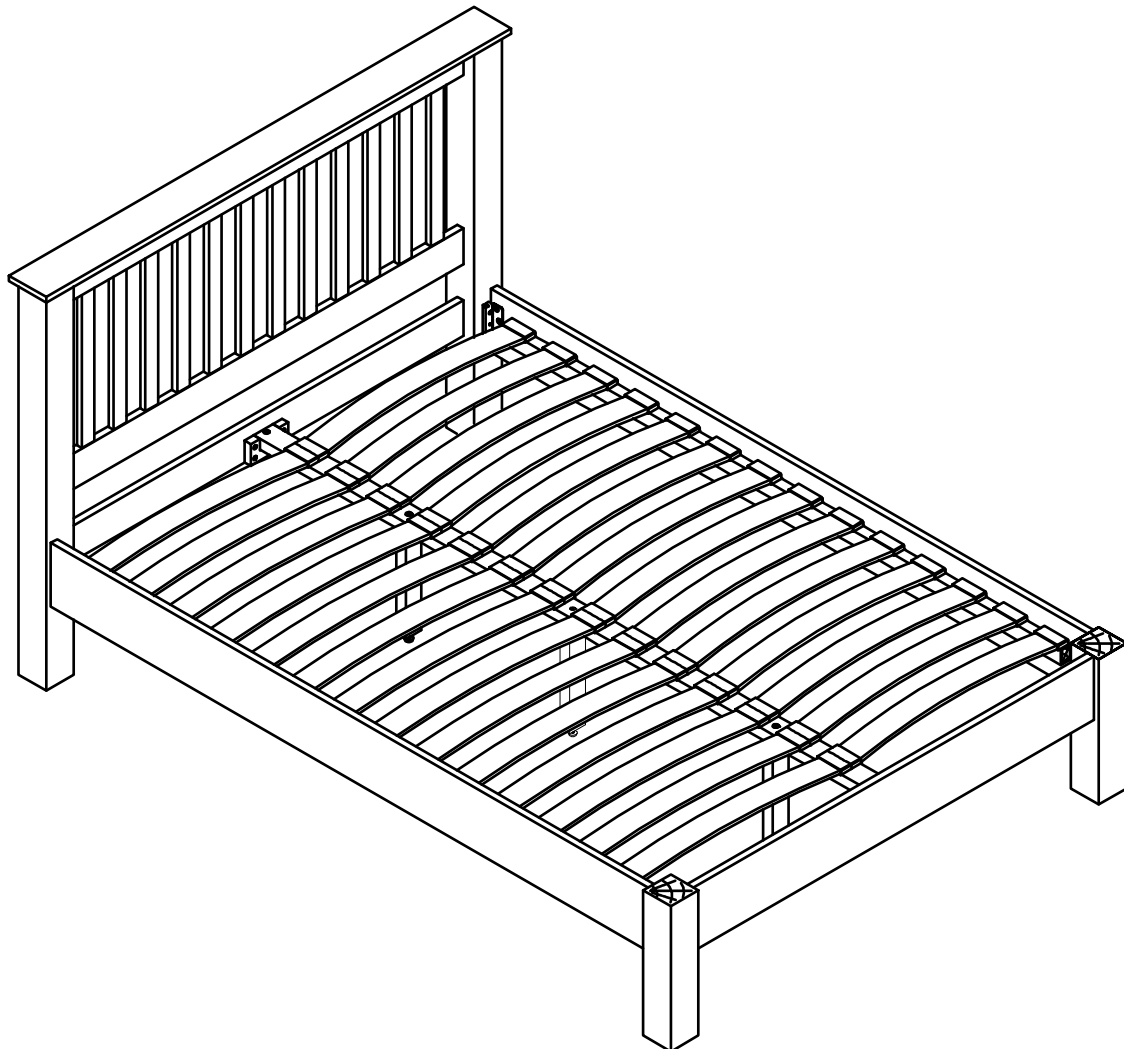

Julian Bowen Limited

Amsterdam Bed Low Foot End 135 cm

Assembly Instructions

No Extra
Tools Required

HARDWARE

A

8x

B