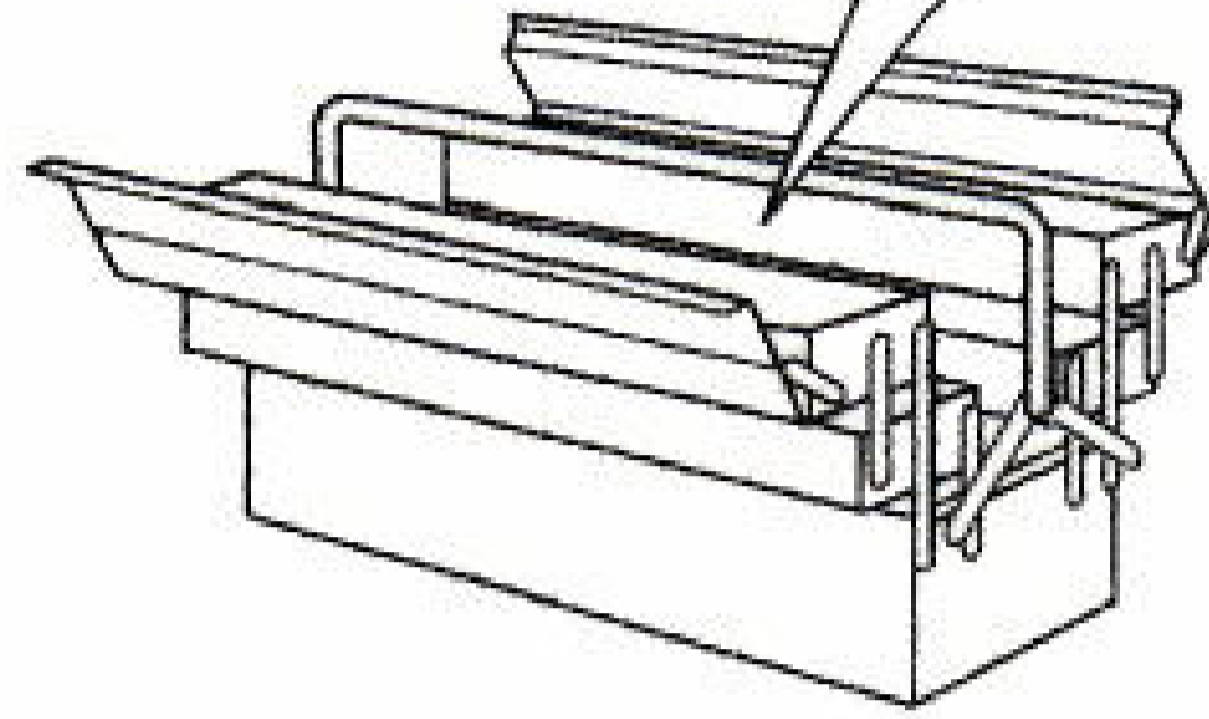

Julian Bowen Limited

Amsterdam Bed Low Foot End 135 cm

Assembly Instructions

No Extra
Tools Required

HARDWARE

A

8x

B