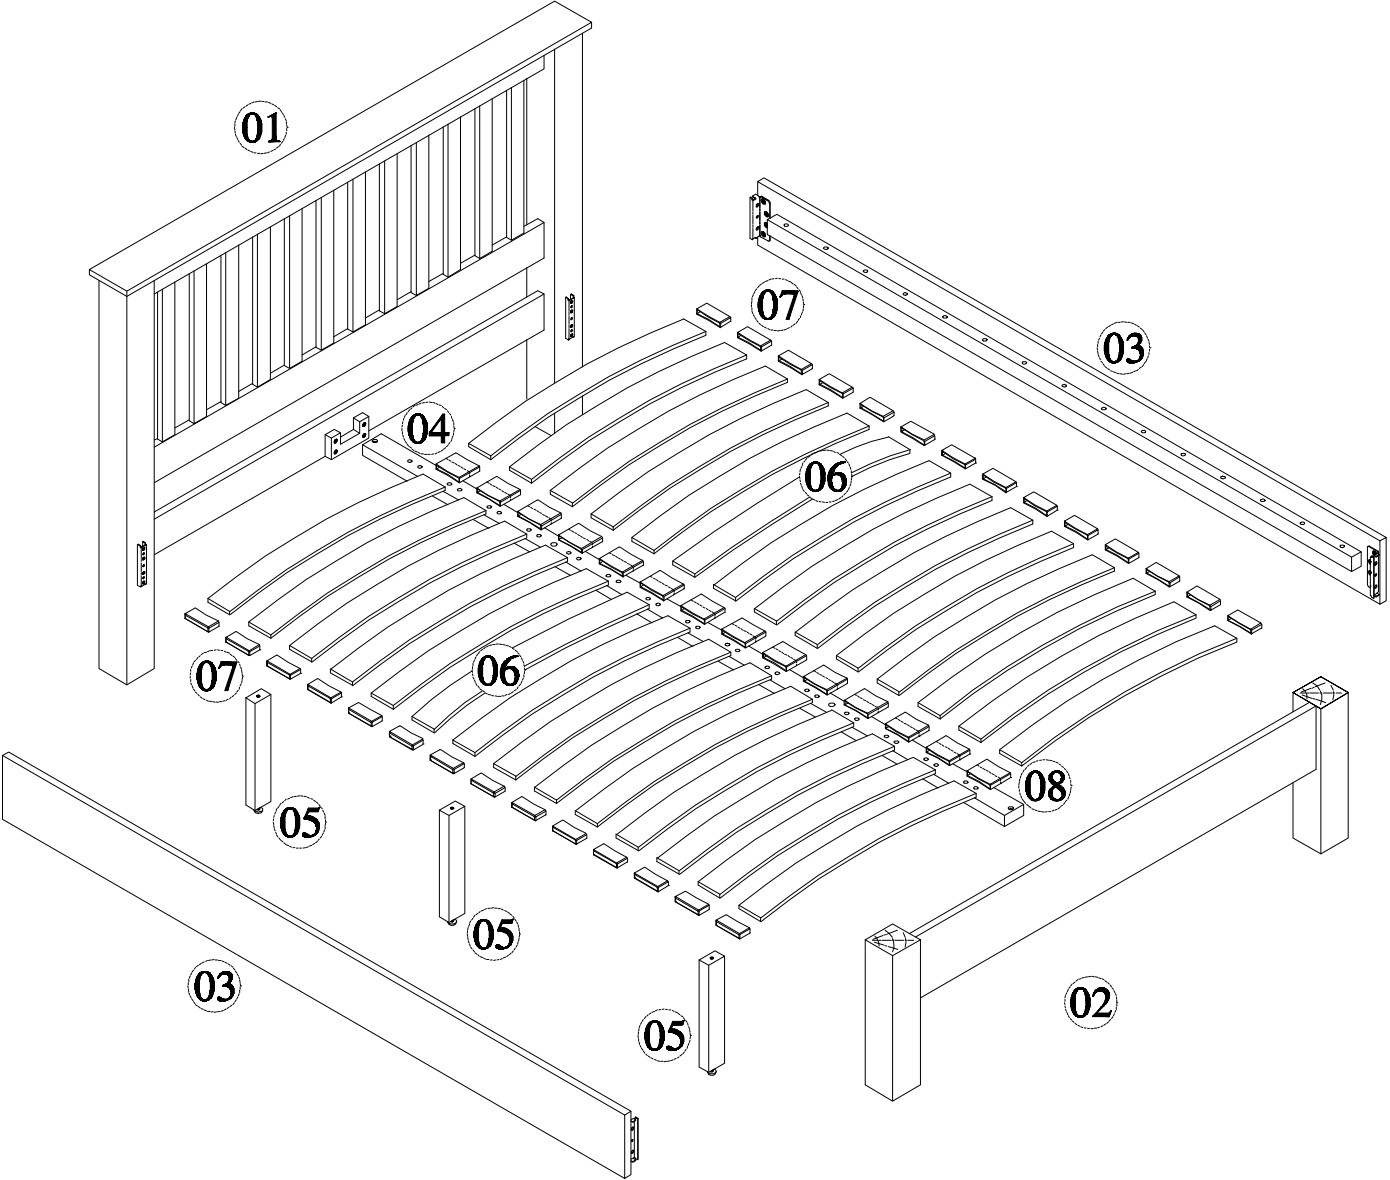

Julian Bowen Limited

Amsterdam Bed Low Foot End 135 cm

Assembly Instructions

No Extra
Tools Required

HARDWARE

A

8x

B

1x

C

2x

D

2x

E

1x

PARTS