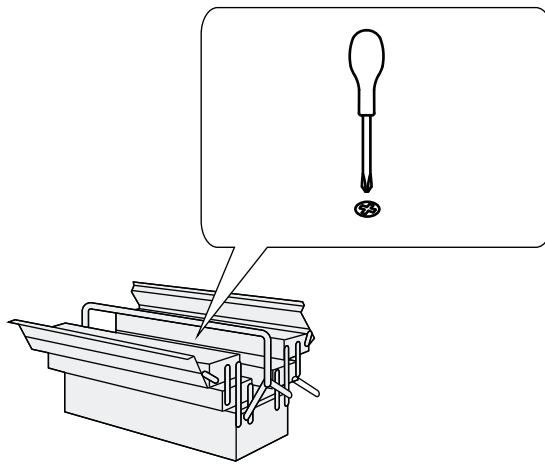

Julian Bowen Limited

Barcelona Bed 135cm - HFE JB Antique

Assembly Instructions

Julian Bowen Limited
(01623 727374)

HARDWARE

A

8x

B