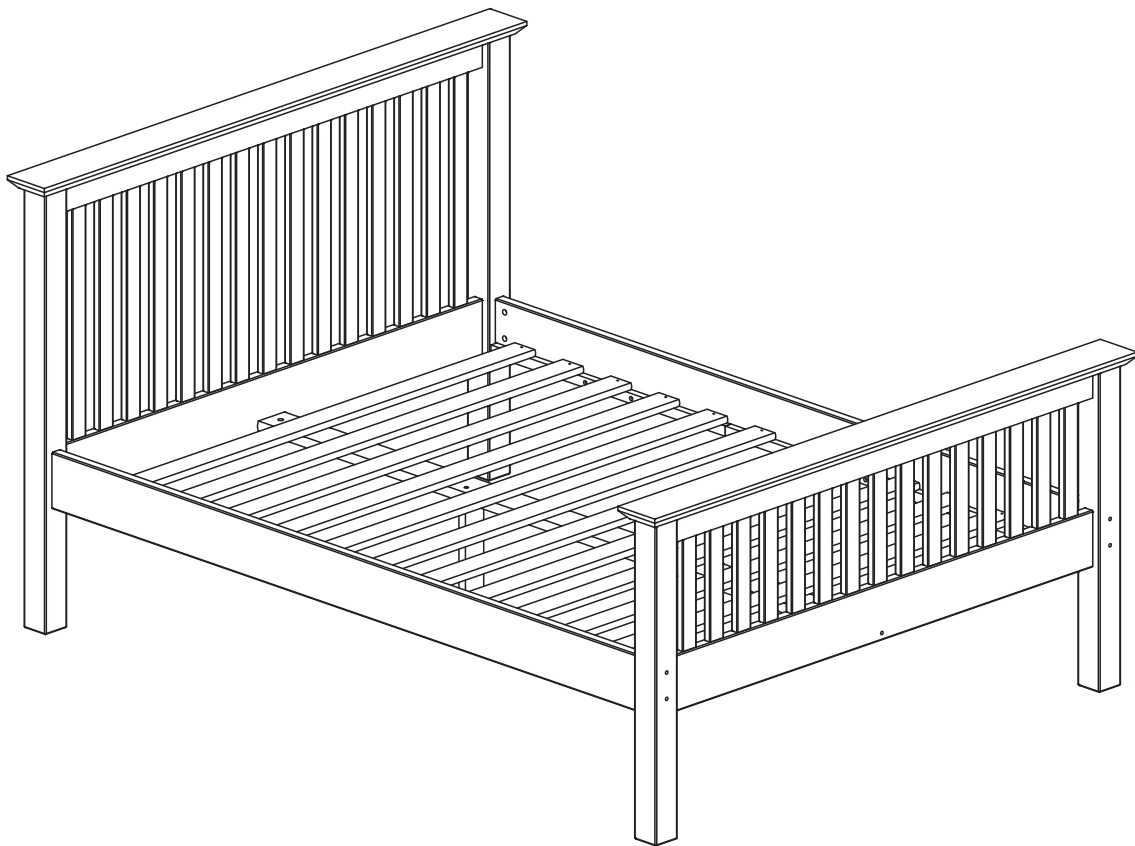

Julian Bowen Limited

Barcelona Bed 135cm - HFE JB Antique

Assembly Instructions

Julian Bowen Limited
(01623 727374)

HARDWARE

A

8x

B

2x

C

24x

D

16x

E

10x

F