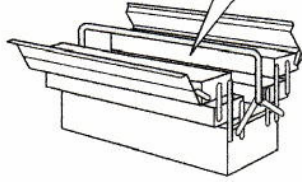

Julian Bowen Limited

Bergamo Bed 135cm

Assembly Instructions

VERSION:151218

No Extra
Tools Required

Julian Bowen Limited
(01623 727374)

HARDWARE

PARTS