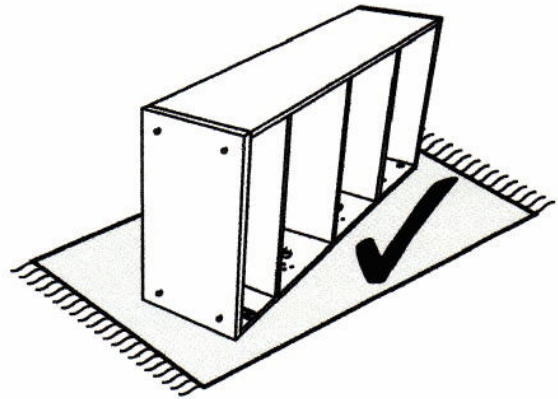

Julian Bowen Limited

Bergamo Bed 135cm

Assembly Instructions

VERSION:151218

No Extra
Tools Required

Julian Bowen Limited
(01623 727374)

HARDWARE

PARTS