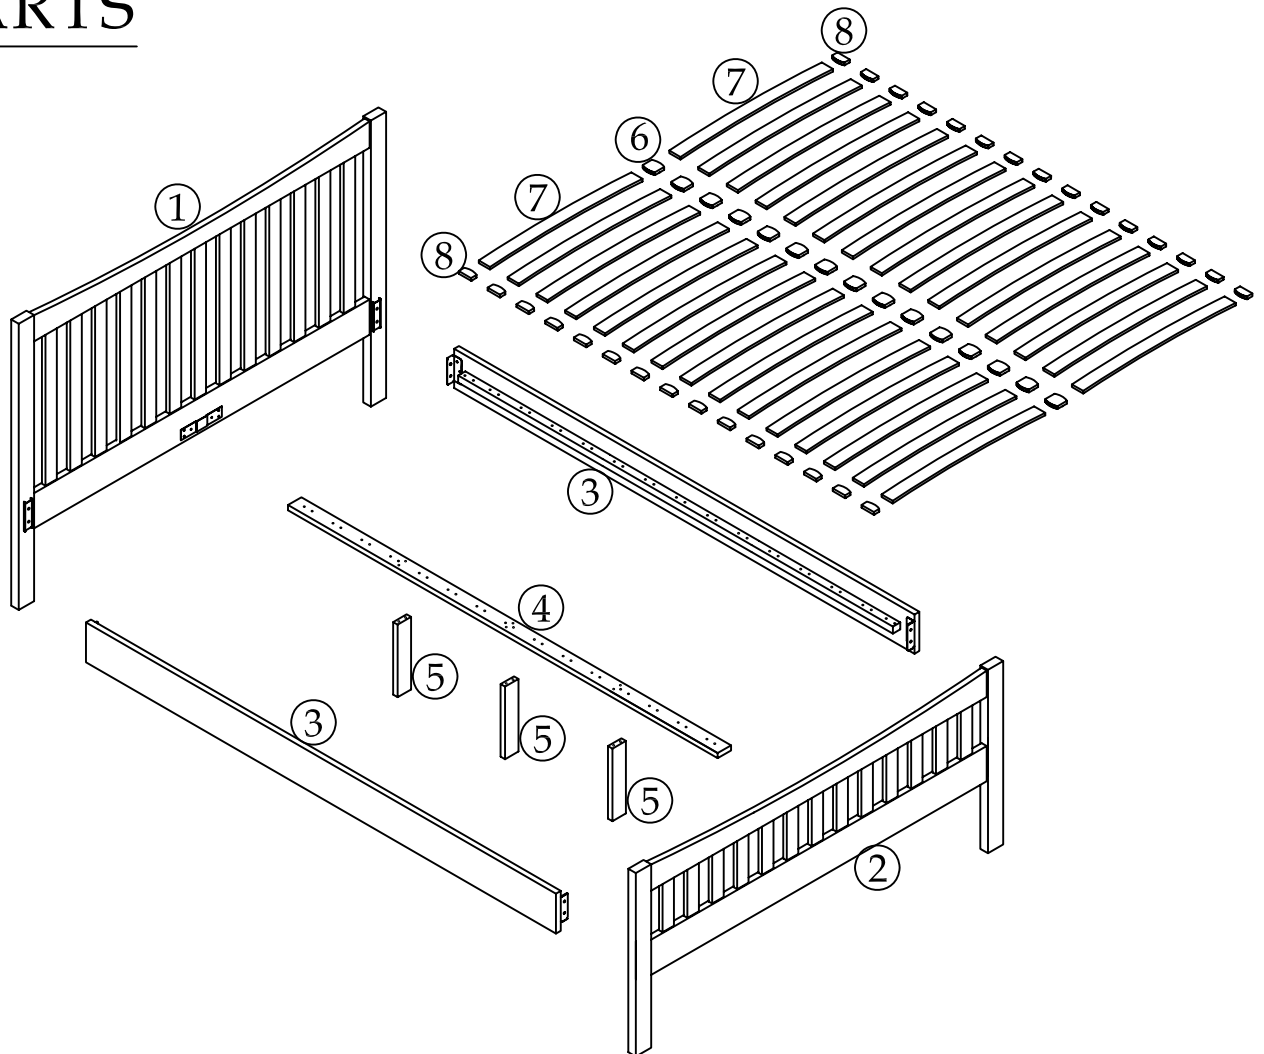

Julian Bowen Limited

Bergamo Bed 135cm

Assembly Instructions

VERSION:151218

No Extra
Tools Required

Julian Bowen Limited
(01623 727374)

HARDWARE

PARTS