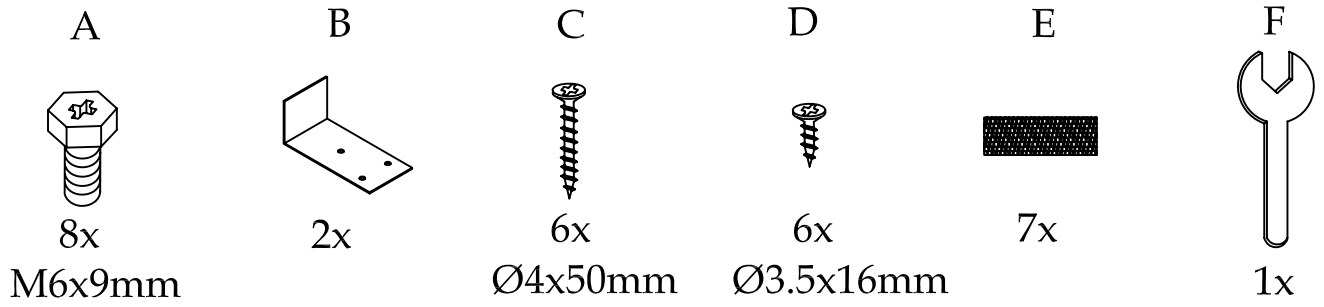

Julian Bowen Limited

Bergamo Bed 135cm

Assembly Instructions

VERSION:151218

No Extra
Tools Required

Julian Bowen Limited
(01623 727374)

HARDWARE

PARTS