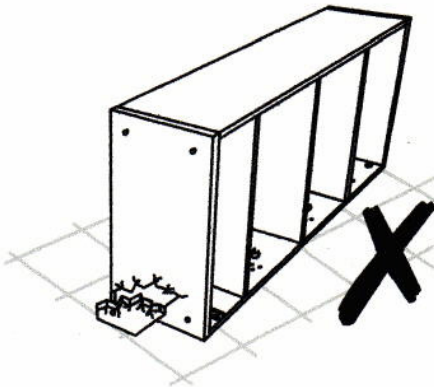

Julian Bowen Limited

Bergamo Bed 135cm

Assembly Instructions

VERSION:151218

No Extra
Tools Required

Julian Bowen Limited
(01623 727374)

HARDWARE

PARTS