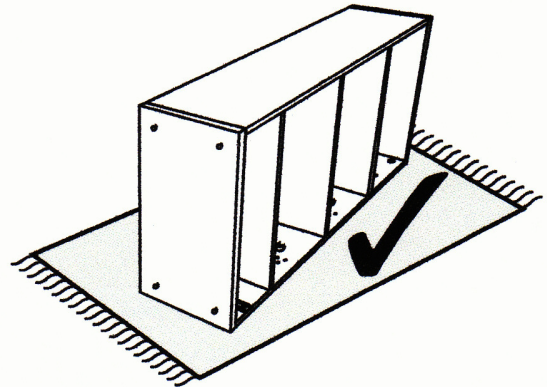

Julian Bowen Limited

Sophie Bed - 135cm

Assembly Instructions

Julian Bowen Limited
(01623 727374)

HARDWARE

4x

4x

8x

4x

4x

8x

[*A & B already attached
to Centre Leg Part 9*]

8x

8x

1x

1x