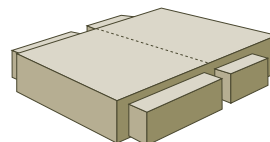

THE DELUXE DIVAN COLLECTION

Divan base sizes, storage options and finishing touches:

Standard Divan Base sizes & storage options	14" platform top on chrome castors			
	Non drawer	2 drawer	2+2 drawer	4 drawer
3'0" (90cm) single	✓	✓	N/A	N/A
4'0" (120cm) small double	✓	✓	✓	✓
4'6" (135cm) double	✓	✓	✓	✓
5'0" (150cm) kingsize	✓	✓	✓	✓
6'0" (180cm) superking	✓	N/A	N/A	✓

Ottoman Divan Base sizes & storage options	Full end or side opening	Half end opening (drawers at head end)		
		Non drawer	2 SMALL drawers	2 LARGE drawers
3'0" (90cm) single	✓	✓	✓	✓
4'6" (135cm) double	✓	✓	✓	✓
5'0" (150cm) kingsize	✓	✓	✓	✓

Ottoman only available in 14" deep platform top divan base option (see below)

Divan base finishes:

*14" platform top on 2" chrome castors
OR
14" sprung edge on 2" chrome castors.
Total height 16".

10" slim base on 2" chrome castors.
Total height 12".

10" slim base on 5" chrome legs.
Total height 15".

Side opening ottoman storage base with gas lifting mechanism, providing up to 23 cubic feet of storage space.

Full end opening ottoman storage base with gas lifting mechanism, providing up to 23 cubic feet of storage space.