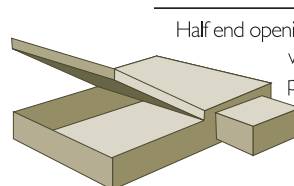

THE DELUXE DIVAN COLLECTION

Divan base sizes, storage options and finishing touches:

Standard Divan Base sizes & storage options	14" platform top on chrome castors			
	Non drawer	2 drawer	2+2 drawer	4 drawer
3'0" (90cm) single	✓	✓	N/A	N/A
4'0" (120cm) small double	✓	✓	✓	✓
4'6" (135cm) double	✓	✓	✓	✓
5'0" (150cm) kingsize	✓	✓	✓	✓
6'0" (180cm) superking	✓	N/A	N/A	✓

Ottoman Divan Base sizes & storage options	Full end or side opening	Half end opening (drawers at head end)		
		Non drawer	2 SMALL drawers	2 LARGE drawers
3'0" (90cm) single	✓	✓	✓	✓
4'6" (135cm) double	✓	✓	✓	✓
5'0" (150cm) kingsize	✓	✓	✓	✓

Ottoman only available in 14" deep platform top divan base option (see below)

Divan base finishes:

*14" platform top on 2" chrome castors
OR
14" sprung edge on 2" chrome castors.
Total height 16".

10" slim base on 2" chrome castors.
Total height 12".

10" slim base on 5" chrome legs.
Total height 15".

Side opening ottoman storage base with gas lifting mechanism, providing up to 23 cubic feet of storage space.

Full end opening ottoman storage base with gas lifting mechanism, providing up to 23 cubic feet of storage space.