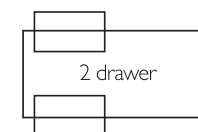

THE DELUXE DIVAN COLLECTION

Divan base sizes, storage options and finishing touches:

Standard Divan Base sizes & storage options	14" platform top on chrome castors			
	Non drawer	2 drawer	2+2 drawer	4 drawer
3'0" (90cm) single	✓	✓	N/A	N/A
4'0" (120cm) small double	✓	✓	✓	✓
4'6" (135cm) double	✓	✓	✓	✓
5'0" (150cm) kingsize	✓	✓	✓	✓
6'0" (180cm) superking	✓	N/A	N/A	✓

Ottoman Divan Base sizes & storage options	Full end or side opening	Half end opening (drawers at head end)		
		Non drawer	2 SMALL drawers	2 LARGE drawers
3'0" (90cm) single	✓	✓	✓	✓
4'6" (135cm) double	✓	✓	✓	✓
5'0" (150cm) kingsize	✓	✓	✓	✓

Ottoman only available in 14" deep platform top divan base option (see below)

Divan base finishes:

*14" platform top on 2" chrome castors
OR
14" sprung edge on 2" chrome castors.
Total height 16".

10" slim base on 2" chrome castors.
Total height 12".

10" slim base on 5" chrome legs.
Total height 15".

Side opening ottoman storage base with gas lifting mechanism, providing up to 23 cubic feet of storage space.

Full end opening ottoman storage base with gas lifting mechanism, providing up to 23 cubic feet of storage space.