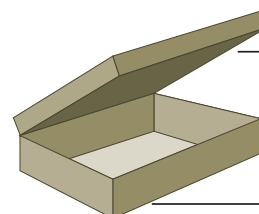

THE DELUXE DIVAN COLLECTION

Divan base sizes, storage options and finishing touches:

Standard Divan Base sizes & storage options	14" platform top on chrome castors			
	Non drawer	2 drawer	2+2 drawer	4 drawer
3'0" (90cm) single	✓	✓	N/A	N/A
4'0" (120cm) small double	✓	✓	✓	✓
4'6" (135cm) double	✓	✓	✓	✓
5'0" (150cm) kingsize	✓	✓	✓	✓
6'0" (180cm) superking	✓	N/A	N/A	✓

Ottoman Divan Base sizes & storage options	Full end or side opening	Half end opening (drawers at head end)		
		Non drawer	2 SMALL drawers	2 LARGE drawers
3'0" (90cm) single	✓	✓	✓	✓
4'6" (135cm) double	✓	✓	✓	✓
5'0" (150cm) kingsize	✓	✓	✓	✓

Ottoman only available in 14" deep platform top divan base option (see below)

Divan base finishes:

*14" platform top on 2" chrome castors
OR
14" sprung edge on 2" chrome castors.
Total height 16".

10" slim base on 2" chrome castors.
Total height 12".

10" slim base on 5" chrome legs.
Total height 15".

Side opening ottoman storage base with gas lifting mechanism, providing up to 23 cubic feet of storage space.

Full end opening ottoman storage base with gas lifting mechanism, providing up to 23 cubic feet of storage space.