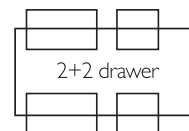

THE DELUXE DIVAN COLLECTION

Divan base sizes, storage options and finishing touches:

Standard Divan Base sizes & storage options	14" platform top on chrome castors			
	Non drawer	2 drawer	2+2 drawer	4 drawer
3'0" (90cm) single	✓	✓	N/A	N/A
4'0" (120cm) small double	✓	✓	✓	✓
4'6" (135cm) double	✓	✓	✓	✓
5'0" (150cm) kingsize	✓	✓	✓	✓
6'0" (180cm) superking	✓	N/A	N/A	✓

Ottoman Divan Base sizes & storage options	Full end or side opening	Half end opening (drawers at head end)		
		Non drawer	2 SMALL drawers	2 LARGE drawers
3'0" (90cm) single	✓	✓	✓	✓
4'6" (135cm) double	✓	✓	✓	✓
5'0" (150cm) kingsize	✓	✓	✓	✓

10" slim base on 5" chrome legs.
Total height 15".

Side opening ottoman storage base with gas lifting mechanism, providing up to 23 cubic feet of storage space.

Full end opening ottoman storage base with gas lifting mechanism, providing up to 23 cubic feet of storage space.