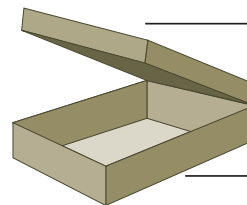

THE DELUXE DIVAN COLLECTION

Divan base sizes, storage options and finishing touches:

Standard Divan Base sizes & storage options	14" platform top on chrome castors			
	Non drawer	2 drawer	2+2 drawer	4 drawer
3'0" (90cm) single	✓	✓	N/A	N/A
4'0" (120cm) small double	✓	✓	✓	✓
4'6" (135cm) double	✓	✓	✓	✓
5'0" (150cm) kingsize	✓	✓	✓	✓
6'0" (180cm) superking	✓	N/A	N/A	✓

Ottoman Divan Base sizes & storage options	Full end or side opening	Half end opening (drawers at head end)		
		Non drawer	2 SMALL drawers	2 LARGE drawers
3'0" (90cm) single	✓	✓	✓	✓
4'6" (135cm) double	✓	✓	✓	✓
5'0" (150cm) kingsize	✓	✓	✓	✓

Ottoman only available in 14" deep platform top divan base option (see below)

Divan base finishes:

*14" platform top on 2" chrome castors
OR
14" sprung edge on 2" chrome castors.
Total height 16".

10" slim base on 2" chrome castors.
Total height 12".

10" slim base on 5" chrome legs.
Total height 15".

Side opening ottoman storage base with gas lifting mechanism, providing up to 23 cubic feet of storage space.

Full end opening ottoman storage base with gas lifting mechanism, providing up to 23 cubic feet of storage space.