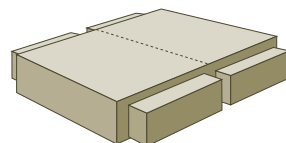

THE DELUXE DIVAN COLLECTION

Divan base sizes, storage options and finishing touches:

Standard Divan Base sizes & storage options	14" platform top on chrome castors			
	Non drawer	2 drawer	2+2 drawer	4 drawer
3'0" (90cm) single	✓	✓	N/A	N/A
4'0" (120cm) small double	✓	✓	✓	✓
4'6" (135cm) double	✓	✓	✓	✓
5'0" (150cm) kingsize	✓	✓	✓	✓
6'0" (180cm) superking	✓	N/A	N/A	✓

Ottoman Divan Base sizes & storage options	Full end or side opening	Half end opening (drawers at head end)		
		Non drawer	2 SMALL drawers	2 LARGE drawers
3'0" (90cm) single	✓	✓	✓	✓
4'6" (135cm) double	✓	✓	✓	✓
5'0" (150cm) kingsize	✓	✓	✓	✓

Ottoman only available in 14" deep platform top divan base option (see below)

Divan base finishes:

*14" platform top on 2" chrome castors
OR
14" sprung edge on 2" chrome castors.
Total height 16".

10" slim base on 2" chrome castors.
Total height 12".

10" slim base on 5" chrome legs.
Total height 15".

Side opening ottoman storage base with gas lifting mechanism, providing up to 23 cubic feet of storage space.

Full end opening ottoman storage base with gas lifting mechanism, providing up to 23 cubic feet of storage space.