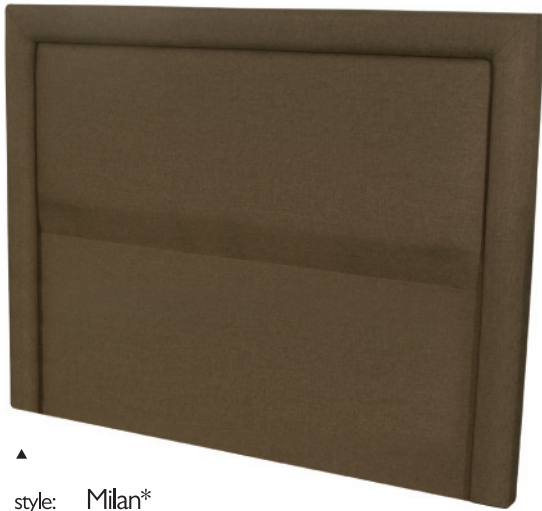

THE DELUXE DIVAN COLLECTION

The Deluxe Headboard Collection styles and size options

▲
style: Milan*
colour: Mid Brown

▲
style: Venice
colour: Cream

Light Beige ▶
◀ Dark Grey

Light Grey ▶
◀ Cream

Light Beige ▶
◀ Dark Grey

Light Grey ▶
◀ Mid Brown

Deluxe headboard size options:

Size Options	Venice	Milan
3'0" (90cm) single	✓	✓
4'0" (120cm) small double	✓	✓
4'6" (135cm) double	✓	✓

Size Options	Venice	Milan
5'0" (150cm) kingsize	✓	✓
6'0" (180cm) superking	✓	✓

*The Milan headboards are oversized by 11cm each side, e.g kingsize : 153cm + 11cm each side (extra 22cm) = 175cm total width