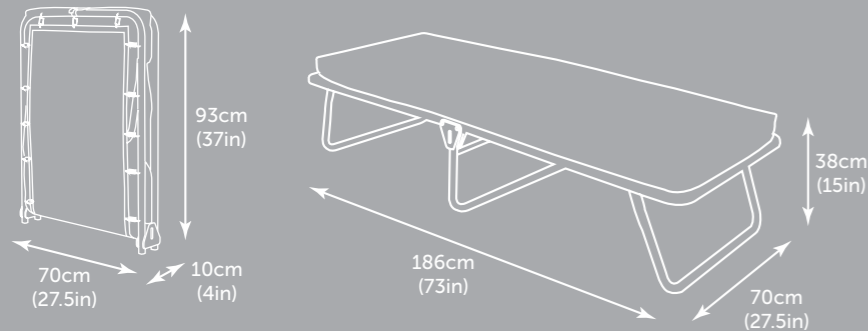

## DIMENSIONS & PACKAGING

Packed size: 72 x 11 x 96cm (0.08m<sup>3</sup>) Weight: 9.5Kg / 21lb

Single mattress dimensions: W65cm (26in) L183cm (72in) D5cm (2in)