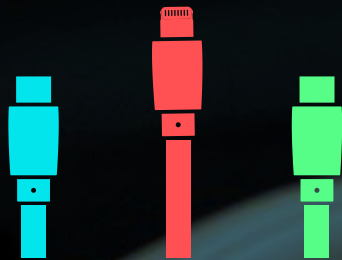

# MR Bio Fast Set

**1 metre long cable:**

- 1 meter long multi-cable
- Input USB-C and USB-A
- Output: Lightning, USB-C
- Data transfer
- CarPlay functionality

**Adapter :**

- USB-C input
- 20W power outlet for fast charging