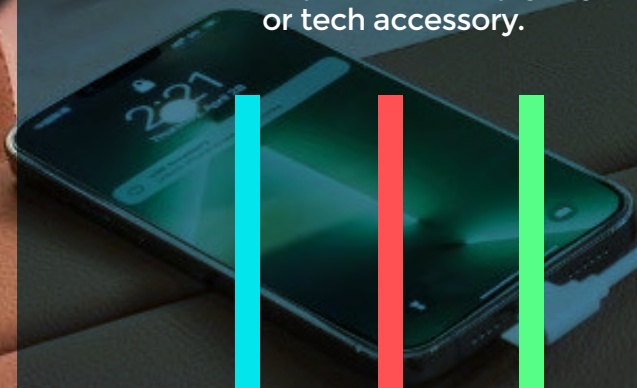

Flexible to your requirements.

Our unique range of cables are designed to connect a power source to just about any gadget or tech accessory.