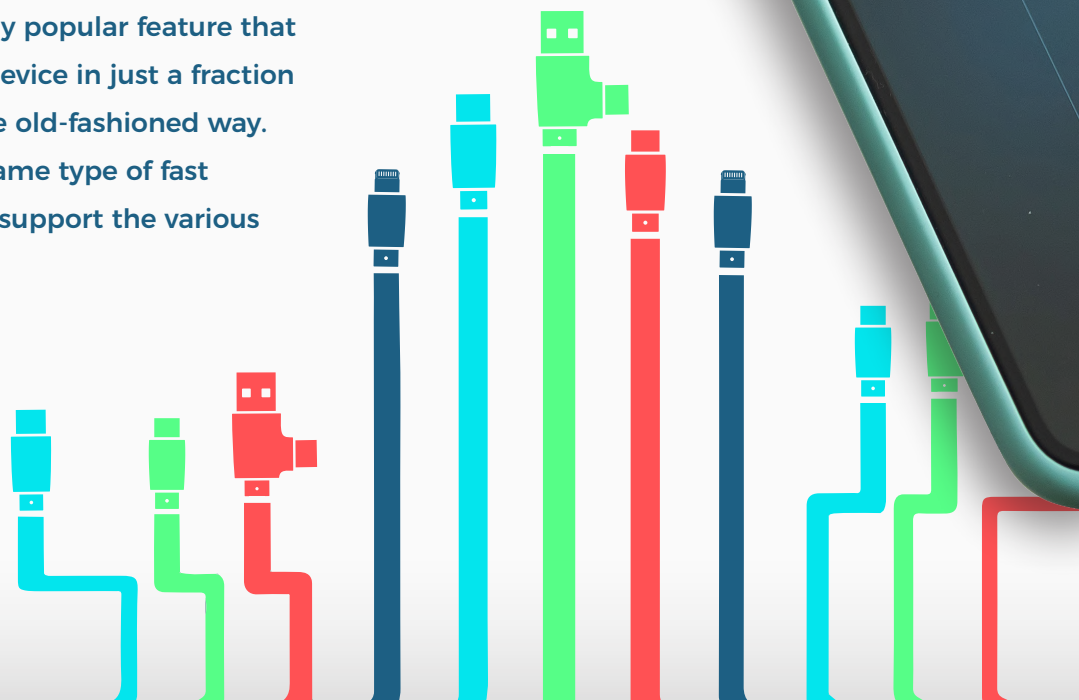

What is Fast Charge PD ?

It seems like every new phone promises faster charging, but what do the different standards mean, and are they equally speedy? We break it all down for you. Being able to quickly charge your phone or tablet can mean the difference between hours of care-free use or scrambling to find the nearest coffee shop for a power outlet.

Fast charging is an increasingly popular feature that allows you to power up your device in just a fraction of the time it takes to do it the old-fashioned way. But not all products use the same type of fast charging and not all chargers support the various standards.