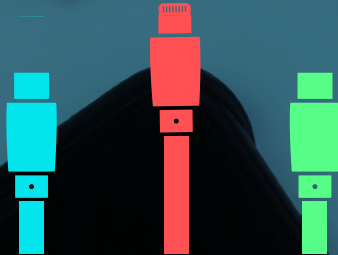

The fun and endearing cable!

From smartphones to wireless headphones and bluetooth speakers. Easily transportable, it will never leave your bag!