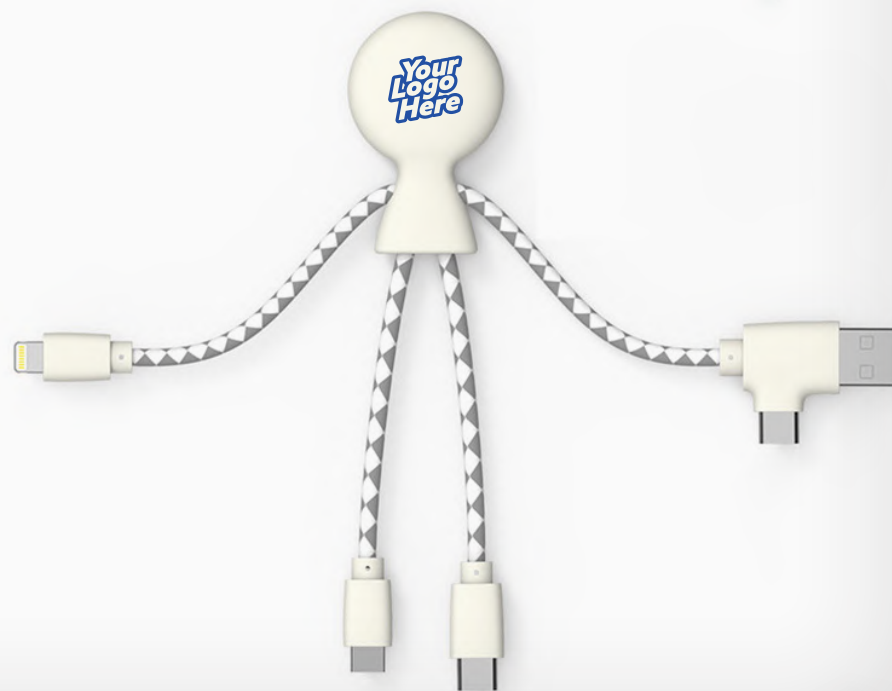

# Mr Bio Long

- 1 Metre long cable
- Multi-cable
- Input: USB-C and USB
- Output: Lightning, USB-C & Micro-USB
- Recycled plastic

## Mr Bio - Original

- Multi-cable
- Input: dual connector USB-A or USB-C
- Output: Lightning, USB-C & Micro-USB
- Made from recycled plastic
- Compatible with any type of device  
*(smartphone, wireless headset, GoPro...)*

## Octopus Gamma 2

- Hybrid powerbank / cable
- Input: USB-C and USB
- Output: lightning, USB-C & Micro-USB
- External 3000mAh battery
- Lighted charge indicator
- Recycled plastic