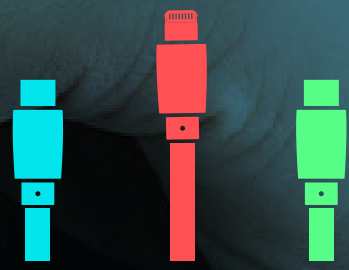

## MR Bio Smart - Long

- Smart marketing via NFC drives web traffic
- NFC function
- Input: USB-C & USB
- Output: lightning, USB-C & Micro-USB

# Ine Smart

- Multi-cable
- NFC helps to drive web traffic - smarter marketing
- Input: USB-C and USB
- Output: lightning, USB-C & Micro-USB
- Recycled leather