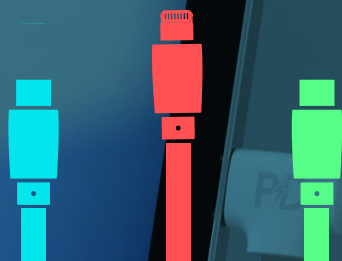

Faster to keep pace with your busy schedule.

Fast charge cables use PD charging technology to transfer power faster, charging a typical iPhone to 60% in less than 30 mins.