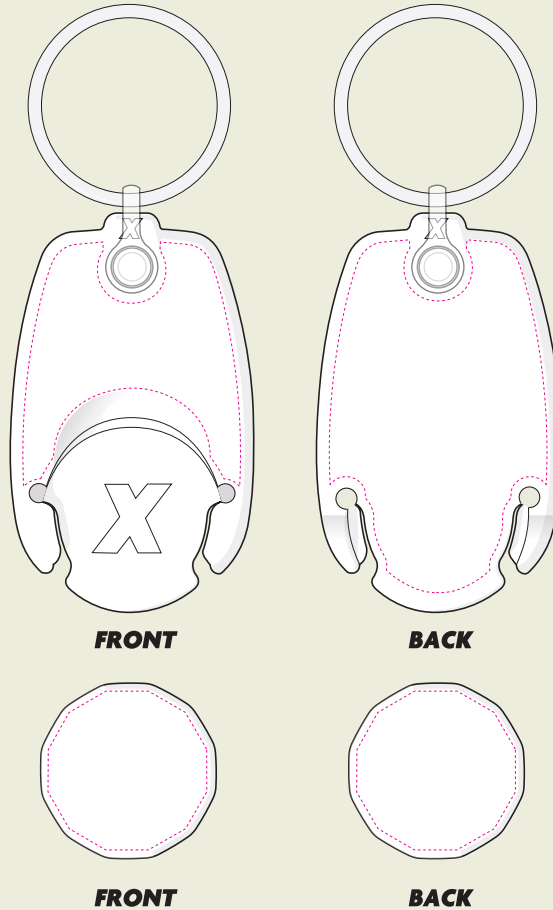

POP COIN TROLLEY KEYRING

ARTWORK TEMPLATE

Description: Keyring with removable coin

Dimensions: 53 x 32mm + 23.6mm diameter coin

Print Area: 34 x 28mm + 22 diameter coin

ORDER: XXXXX

Dashed line
denotes maximum
artwork area

RECYCLED STANDARD COLOURS

rHIPS.b BIODEGRADABLE RANGE

Notes on Text and Colour.

Any font smaller than this may not be legible. (6pt)

Please note: If artwork is supplied and approved below this size, we cannot take responsibility for wording that is illegible after printing. Final printed colour may differ from this proof.