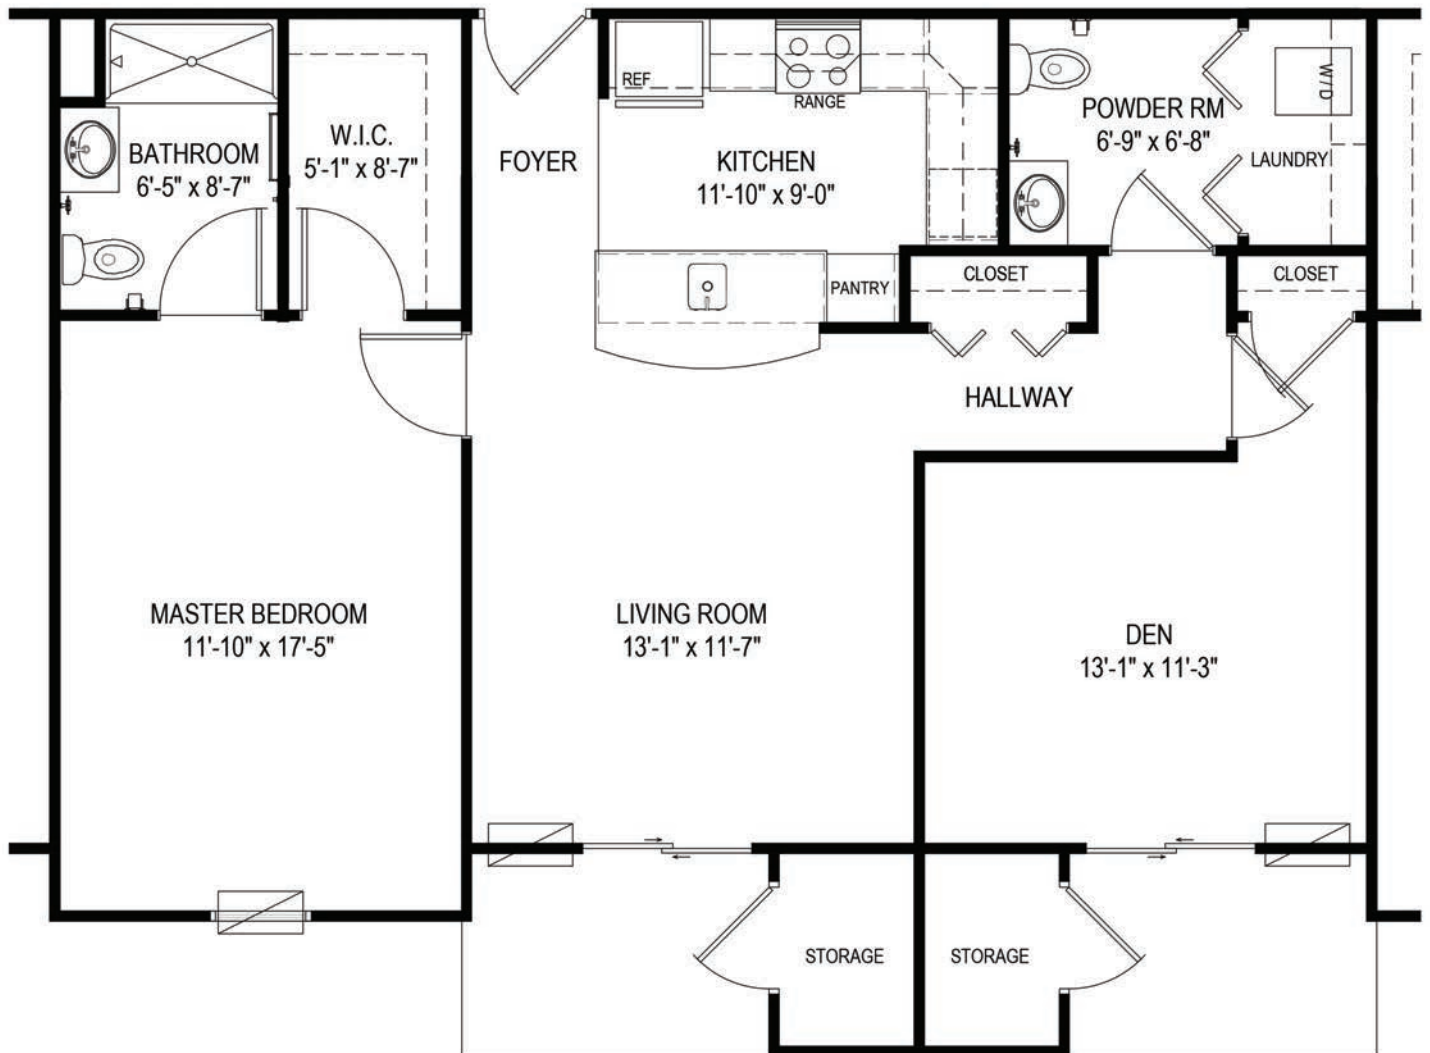

The Cypress

Upgraded 1 Bedroom with Den, 1.5 Baths
1,038 Square Feet