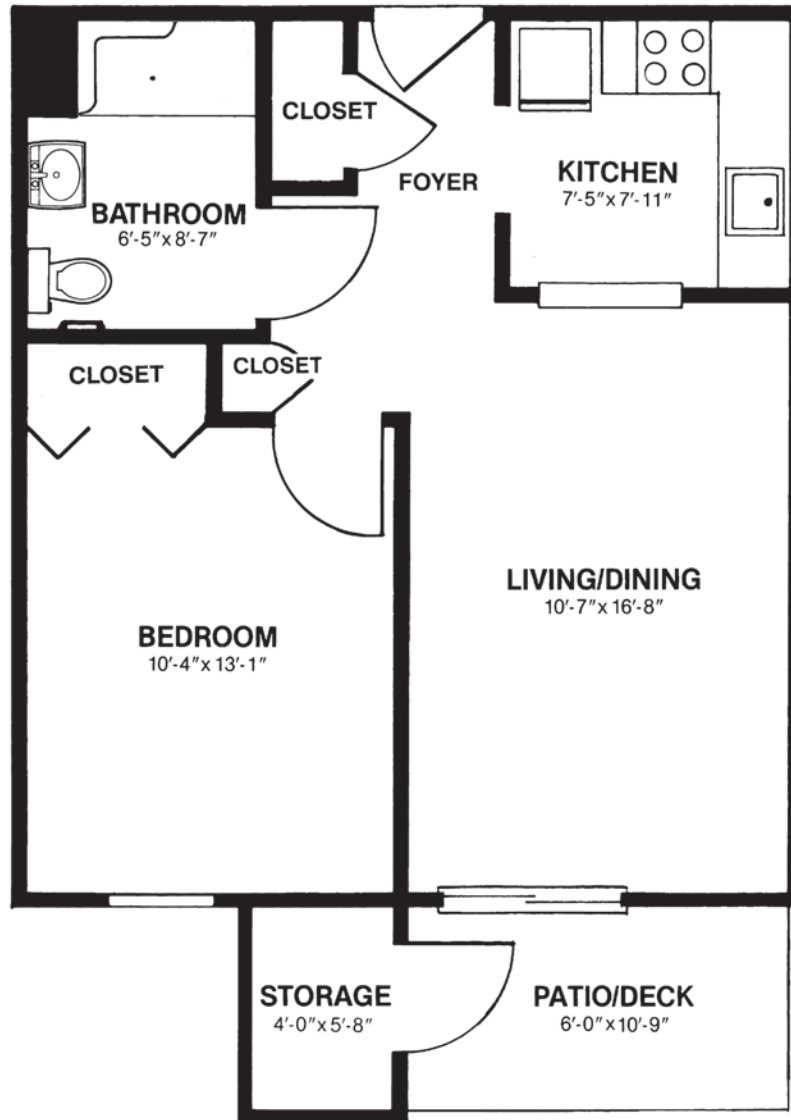

The Juniper

Junior 1 Bedroom, 1 Bath
504 Square Feet