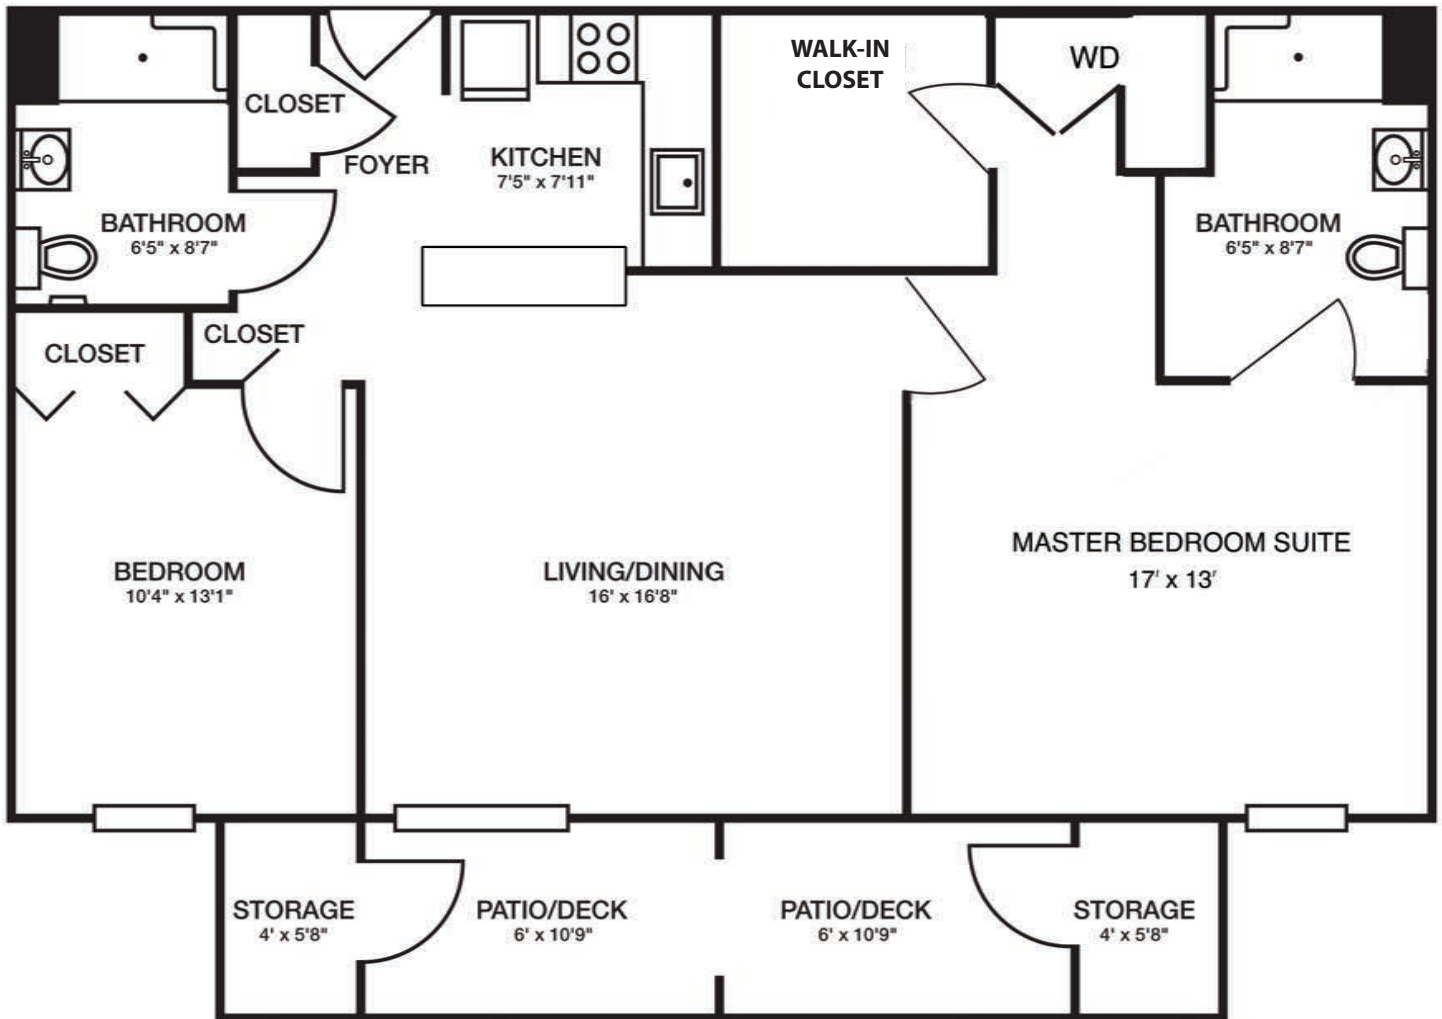

The Maple

Deluxe 2 Bedroom, 2 Baths
1,008 Square Feet