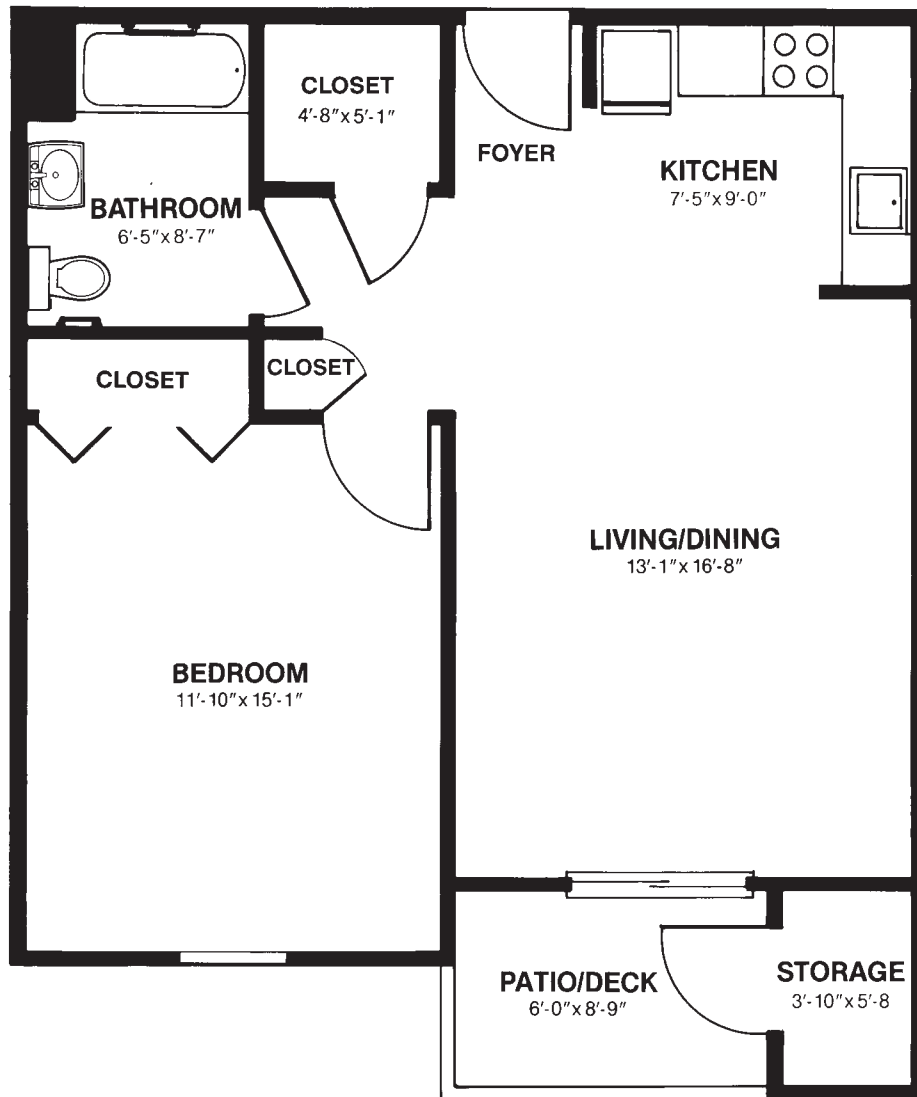

The Laurel

Upgraded 1 Bedroom, 1 Bath
624 Square Feet

CRESTWOOD MANOR
A SPRINGPOINT COMMUNITY

50 Lacey Road, Whiting, NJ 08759
crestwoodmanoronline.org • 866-662-7359