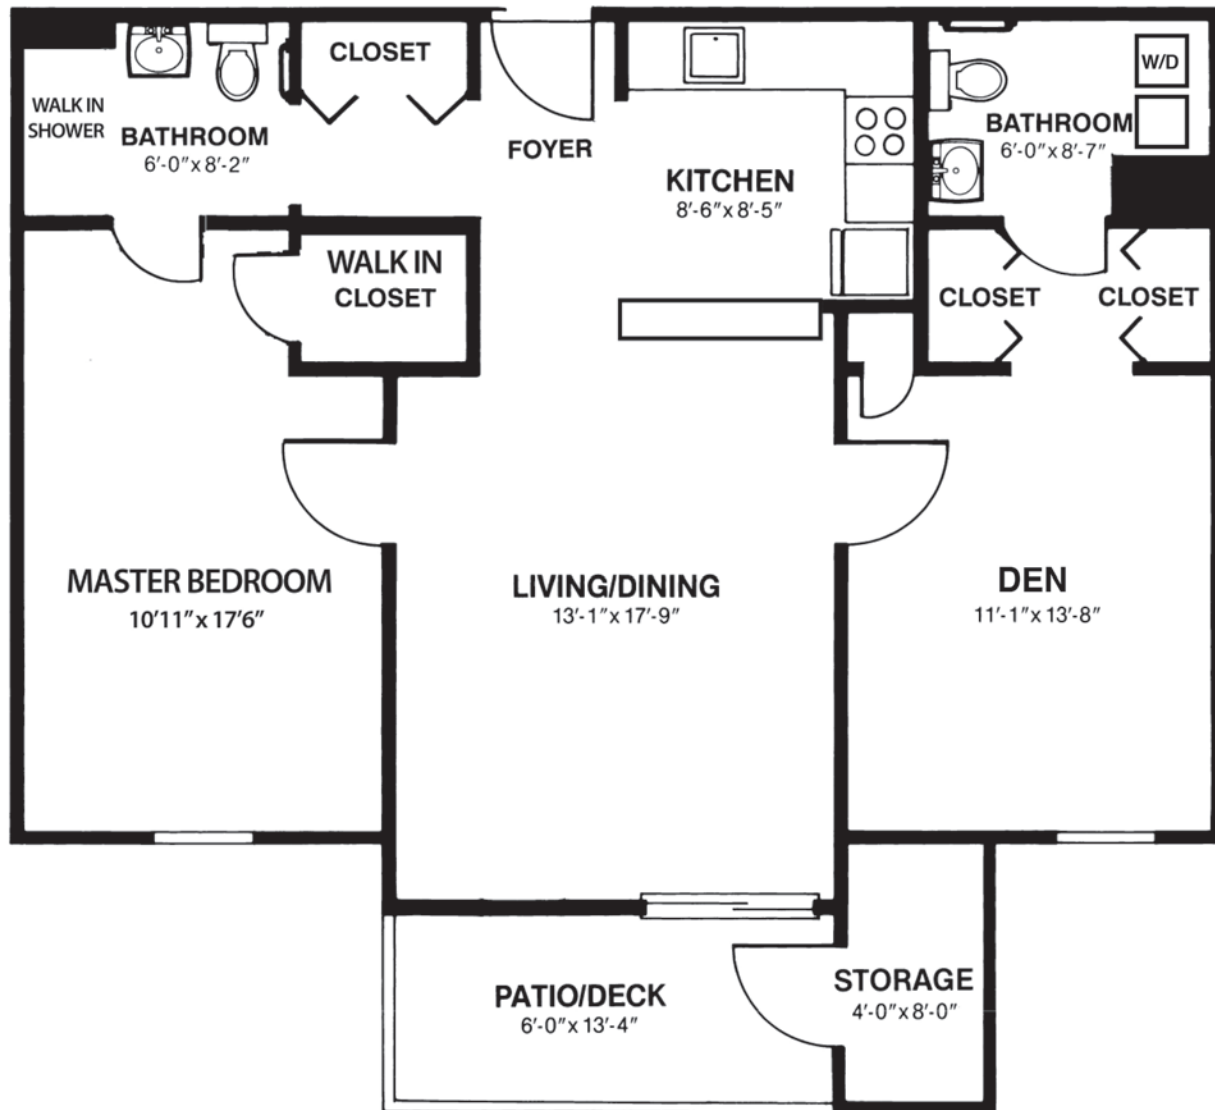

The Magnolia

Upgraded 1 Bedroom with Den, 1.5 Baths
888 Square Feet