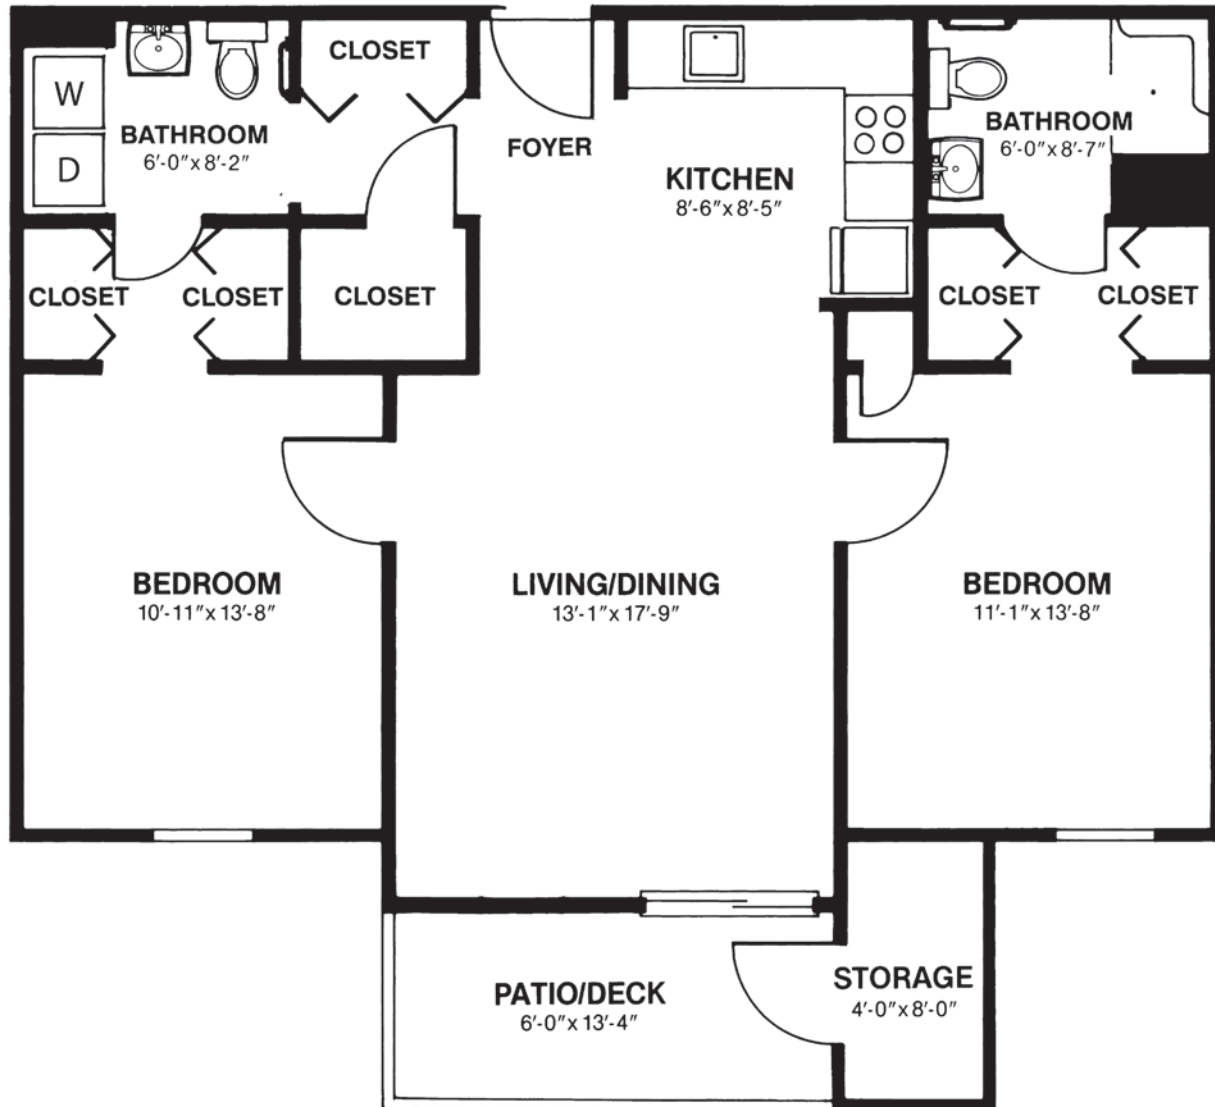

# The Cedar

Upgraded 2 Bedrooms, 1.5 Baths  
888 Square Feet