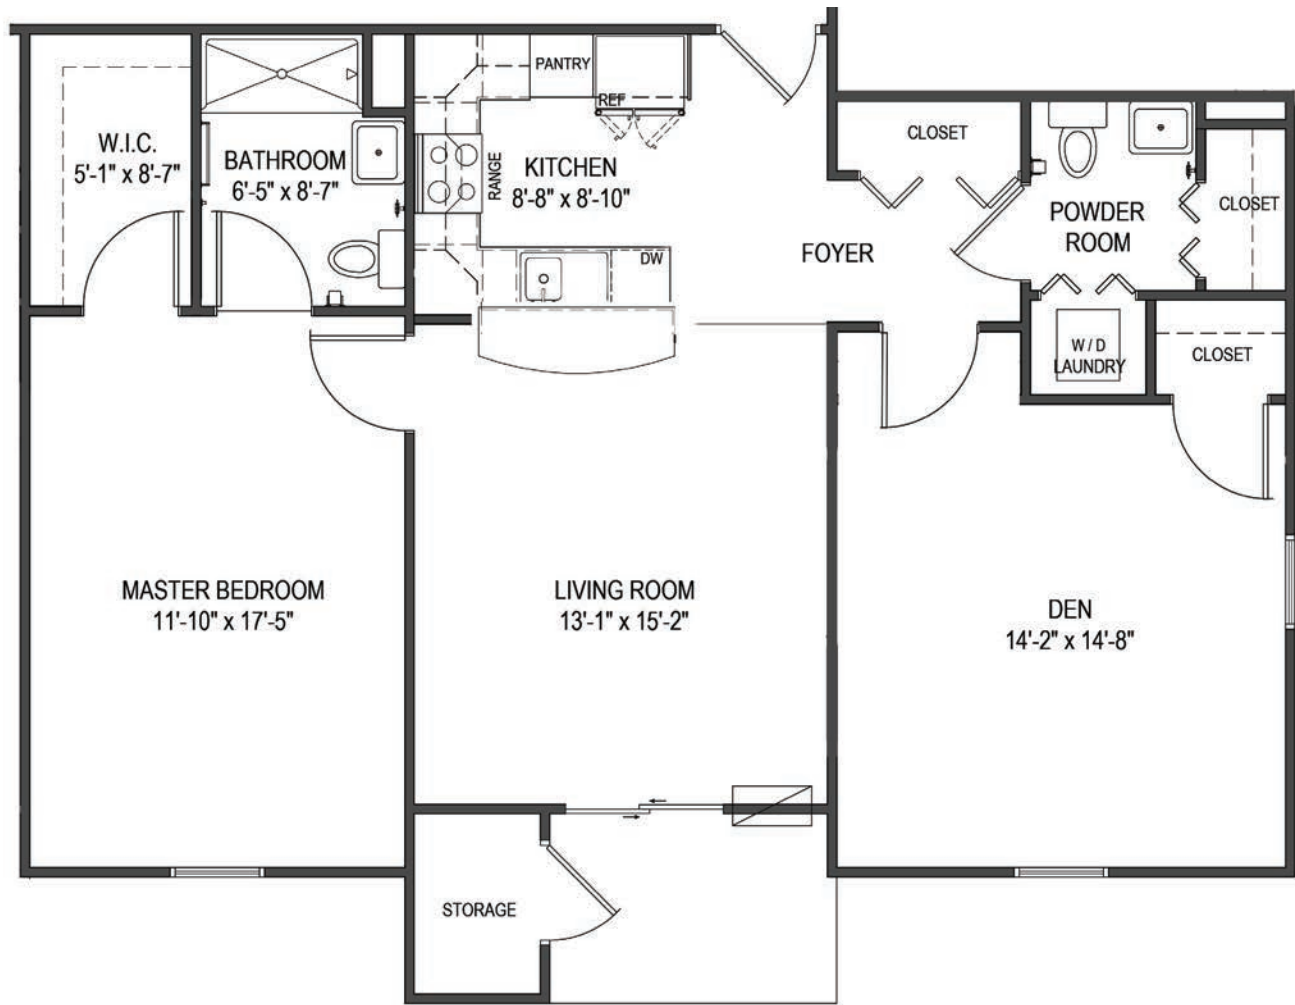

The Hawthorne

1 Bedroom with Den, 1.5 Baths
1,041 Square Feet