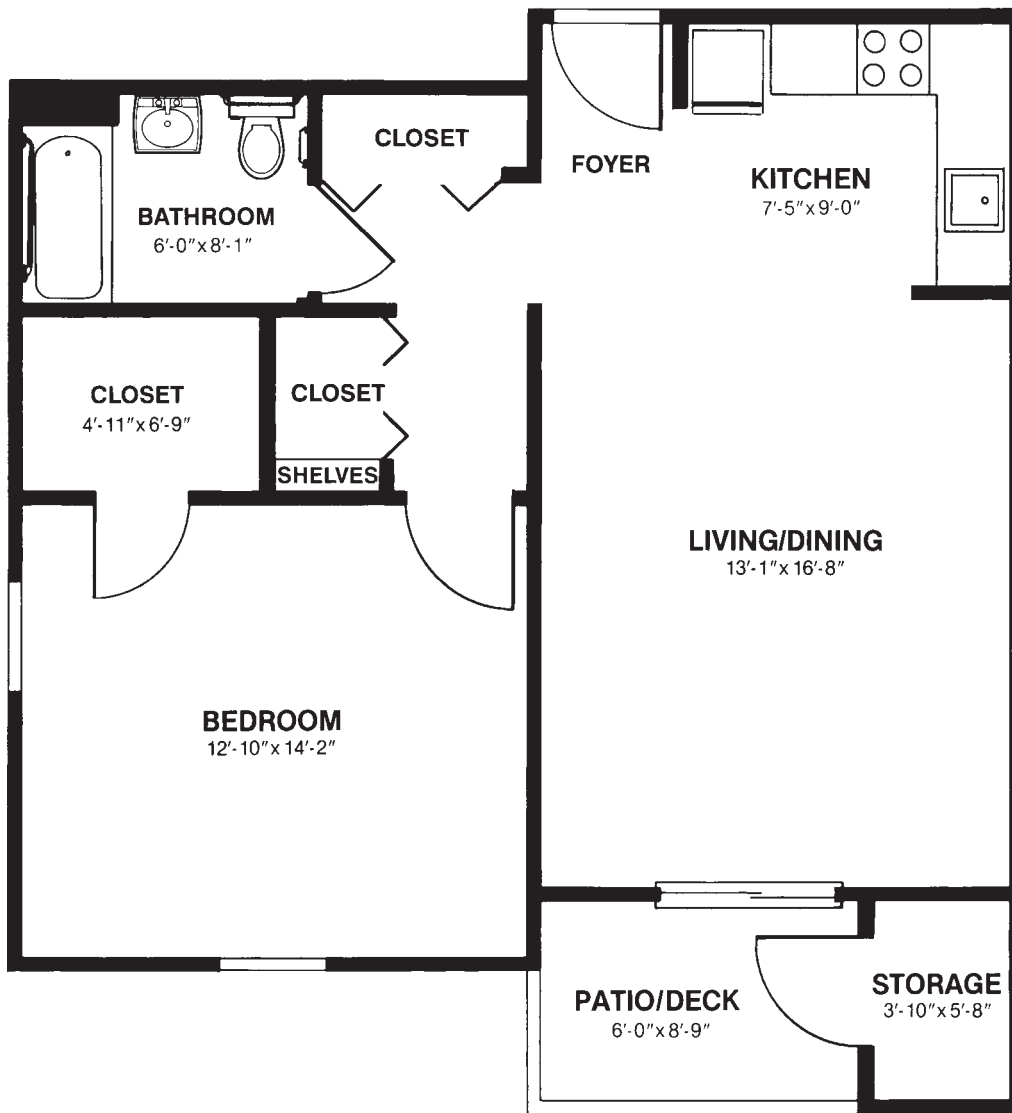

The Dogwood

Upgraded Corner 1 Bedroom, 1 Bath
672 Square Feet