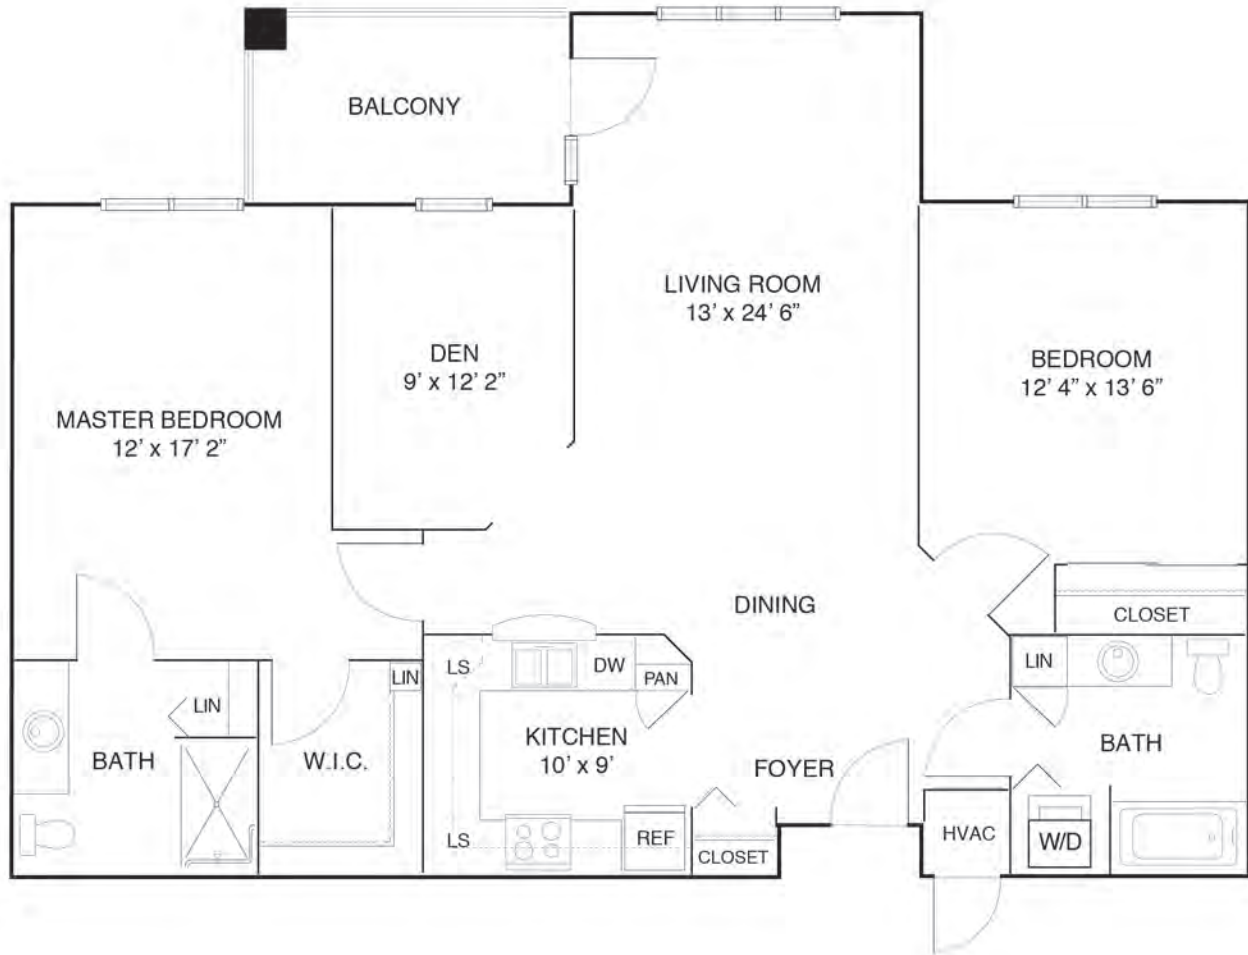

Apartment - Two Bedroom with Den

1350 SQ. FT.

**Slight variations in floor plans may exist.*

CONTACT US! Call (919) 384-2475 or visit croasdailevillage.org

Apartment - Two Bedroom with Den

1350 SQ. FT.

**Slight variations in floor plans may exist.*