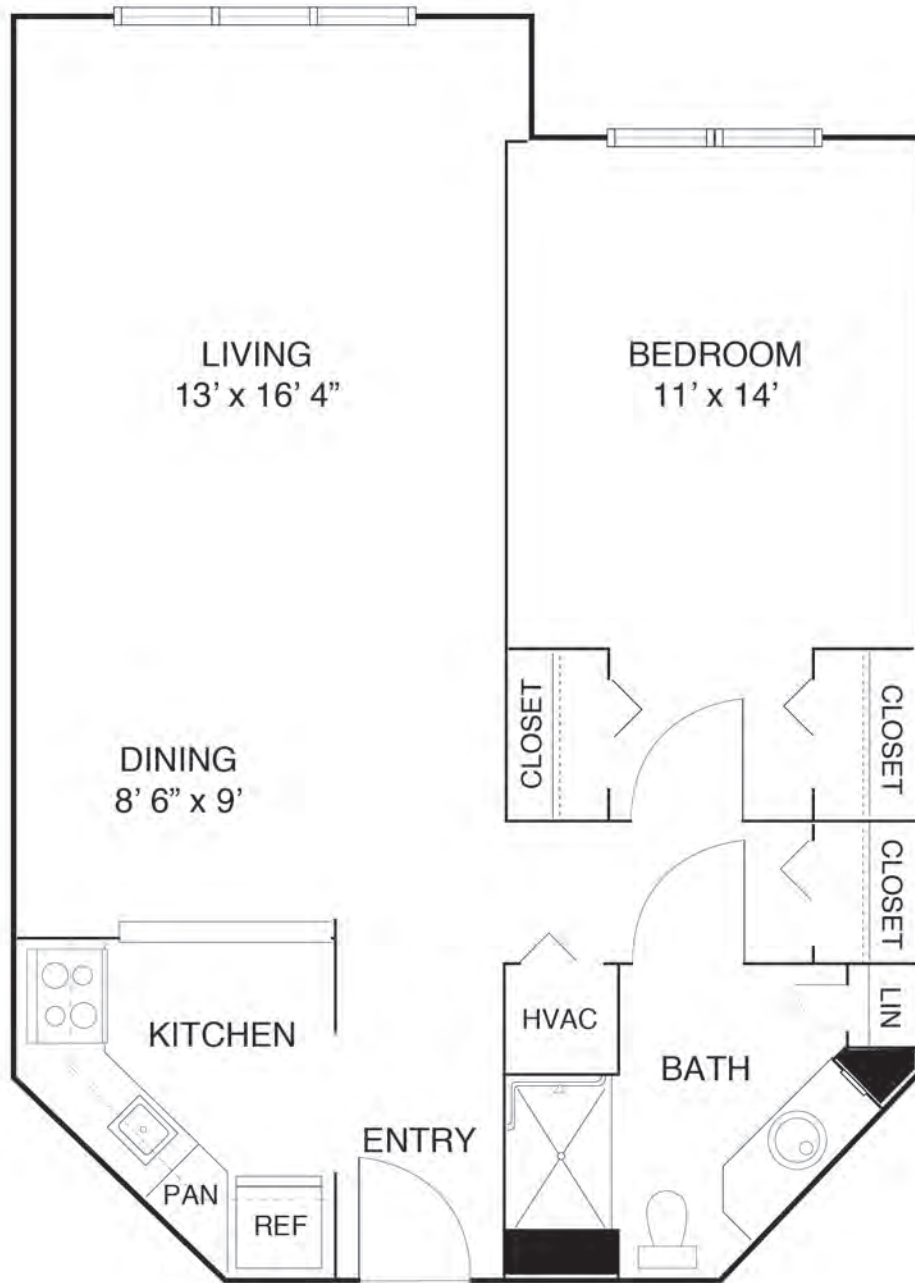

Apartment - One Bedroom Standard A

779 - 840 SQ. FT.

**Slight variations in floor plans may exist.*

CONTACT US! Call (919) 384-2475 or visit croasdailevillage.org

Apartment - One Bedroom Standard A

779 - 840 SQ. FT.