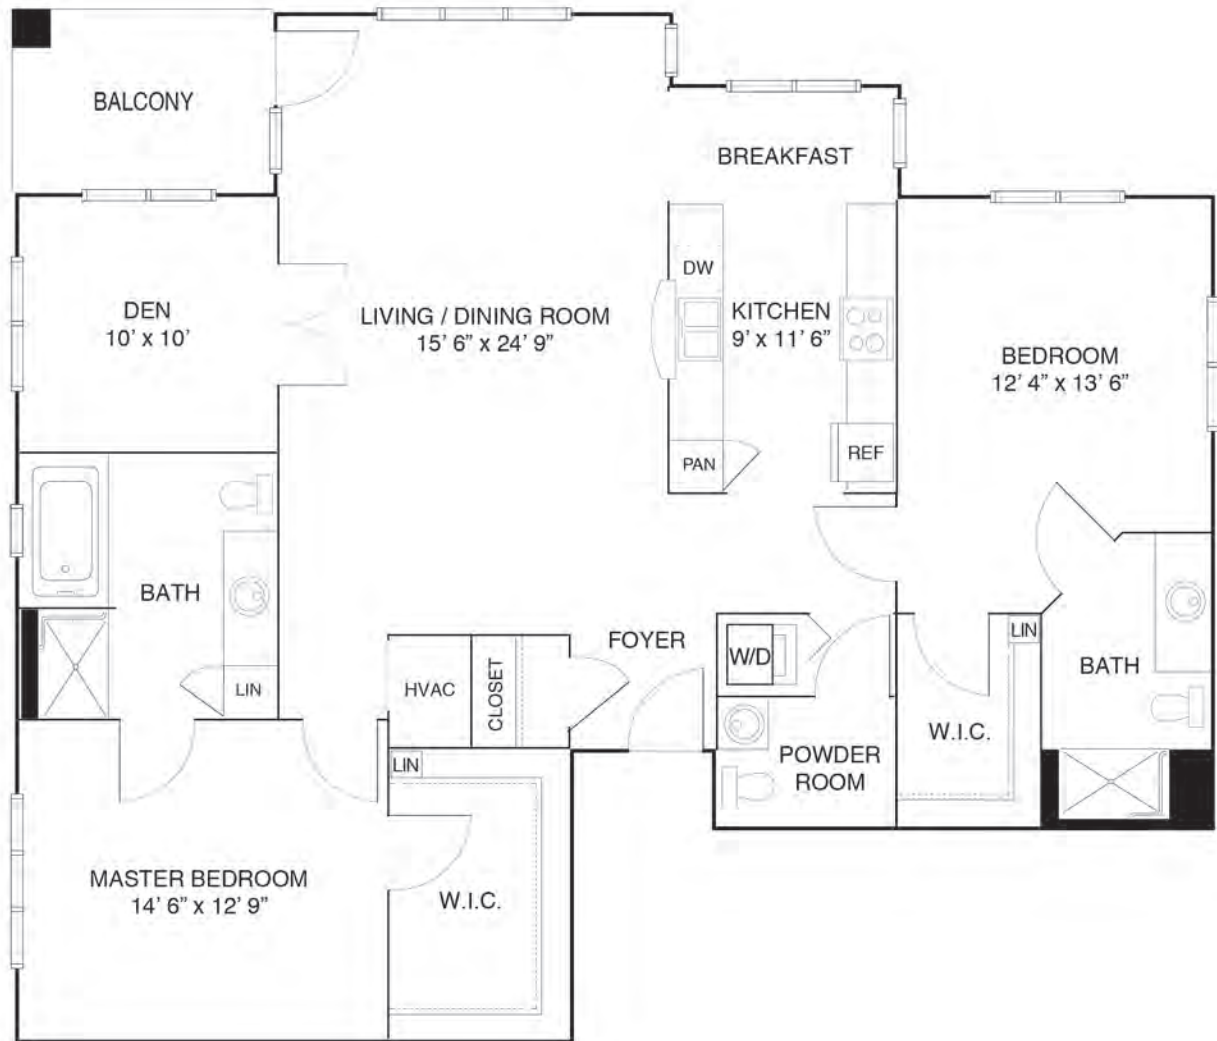

Apartment - Two Bedroom Executive

1600 SQ. FT.

**Slight variations in floor plans may exist.*

CONTACT US! Call (919) 384-2475 or visit croasdailevillage.org

Apartment - Two Bedroom Executive

1600 SQ. FT.

**Slight variations in floor plans may exist.*