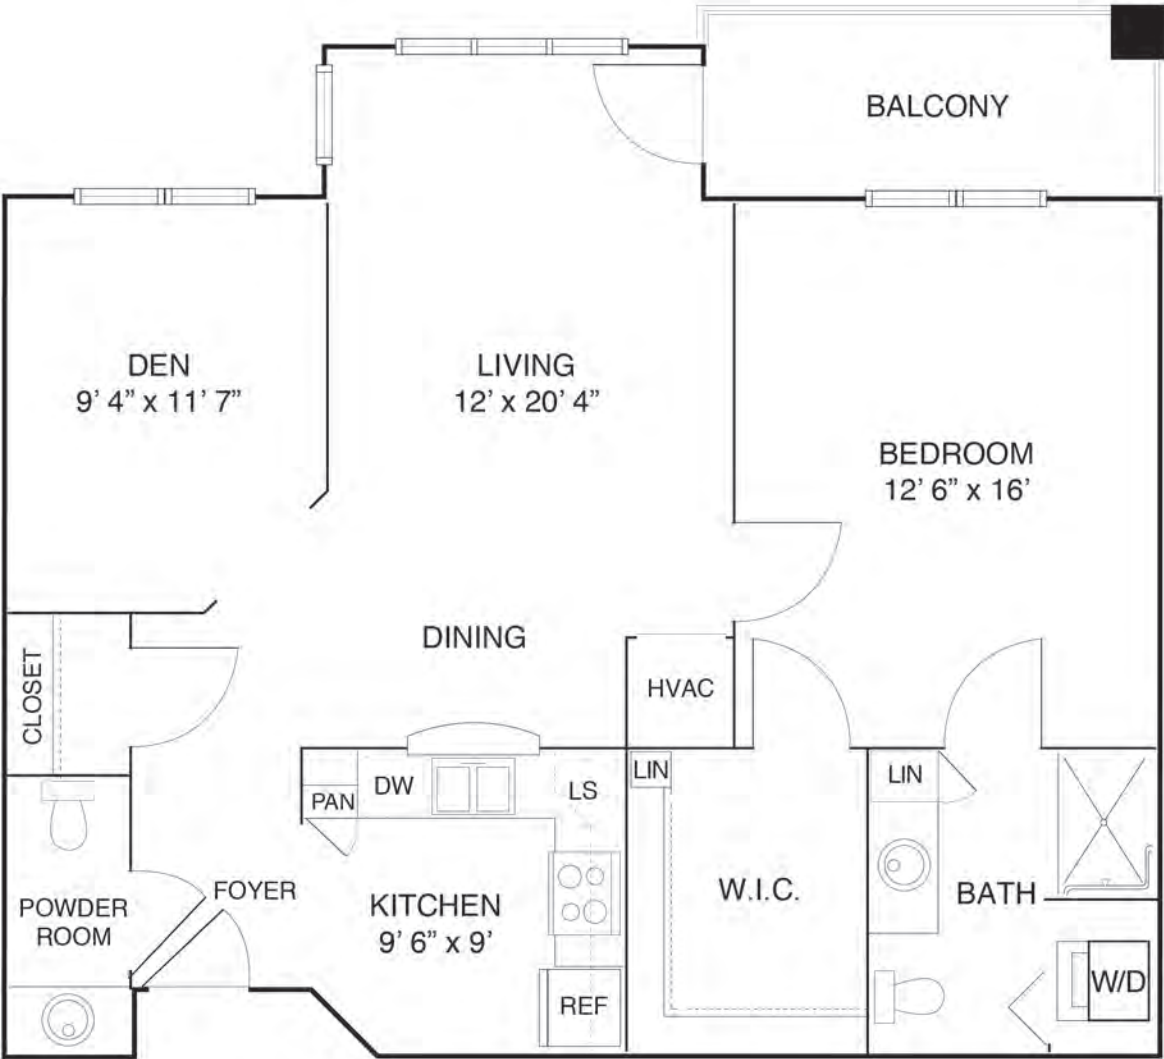

Apartment - One Bedroom with Den

950 SQ. FT.

**Slight variations in floor plans may exist.*

CONTACT US! Call (919) 384-2475 or visit croasdailevillage.org

Apartment - One Bedroom with Den

950 SQ. FT.

**Slight variations in floor plans may exist.*