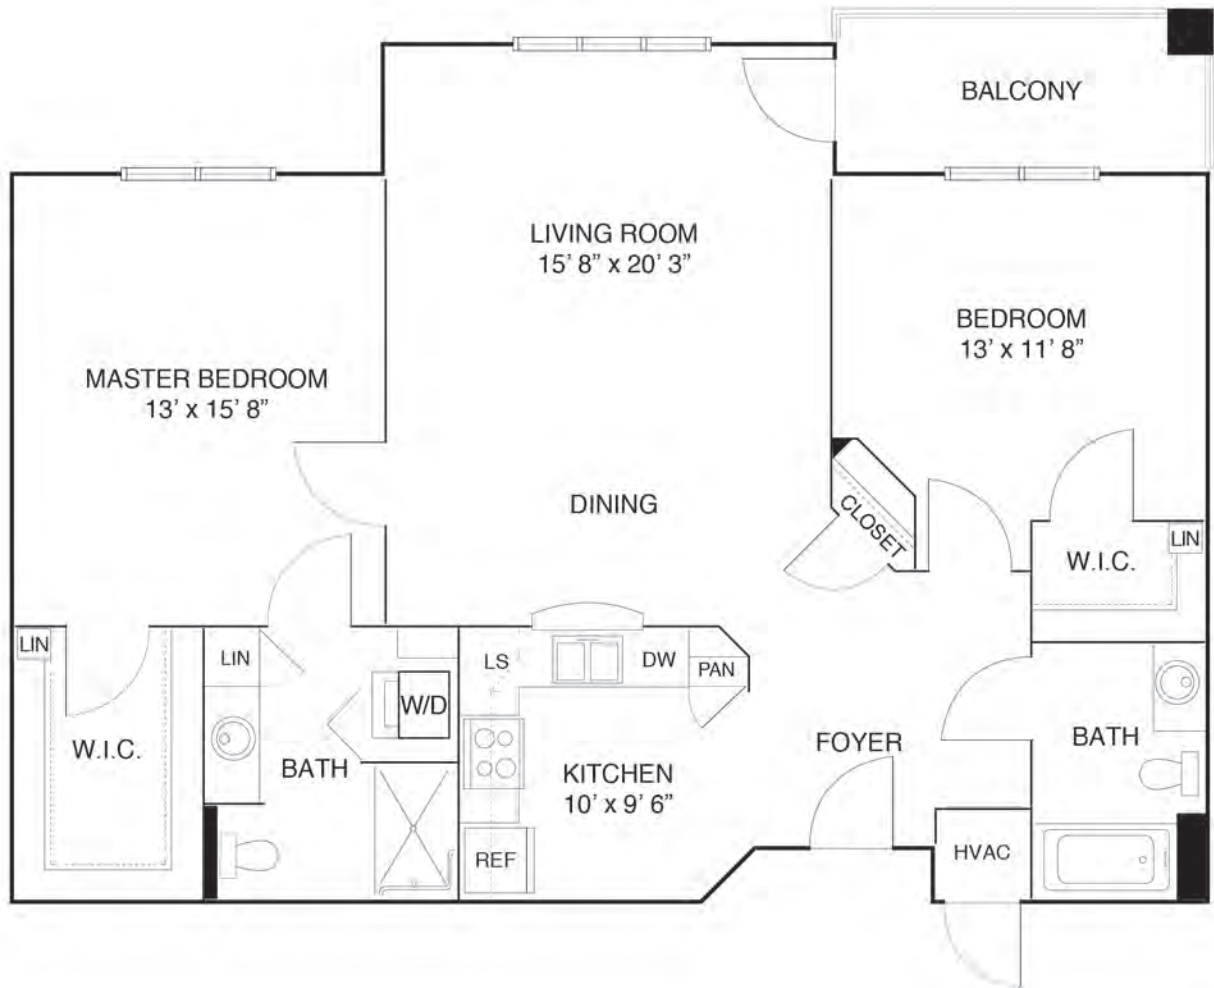

Apartment - Two Bedroom Conventional

1175 SQ. FT.

**Slight variations in floor plans may exist.*

CONTACT US! Call (919) 384-2475 or visit croasdailevillage.org

Apartment - Two Bedroom Conventional

1175 SQ. FT.