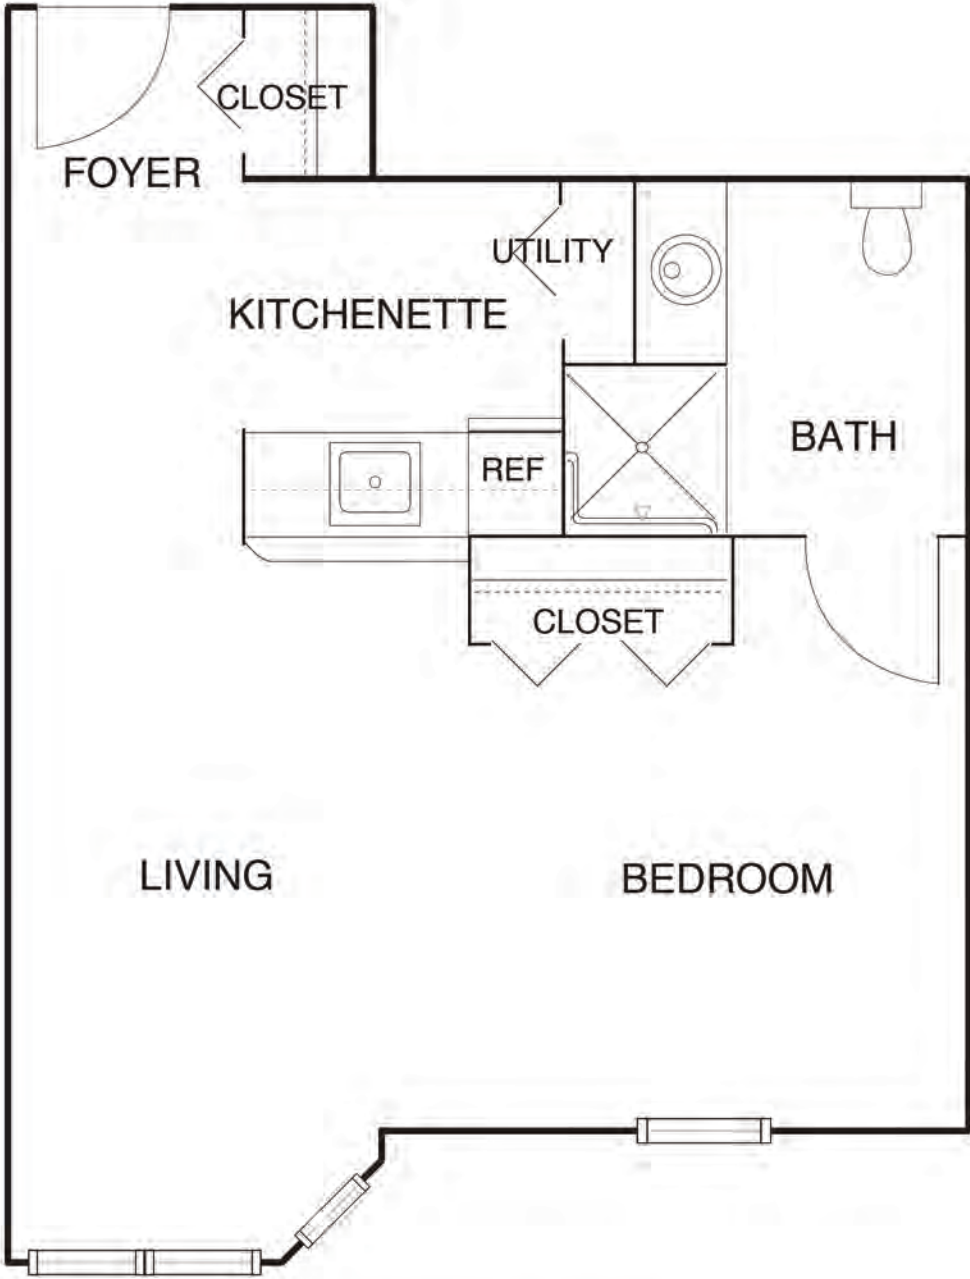

Apartment - Studio F

400 SQ. FT.

**Slight variations in floor plans may exist.*

CONTACT US! Call (919) 384-2475 or visit croasdailevillage.org

Apartment - Studio F

400 SQ. FT.

**Slight variations in floor plans may exist.*