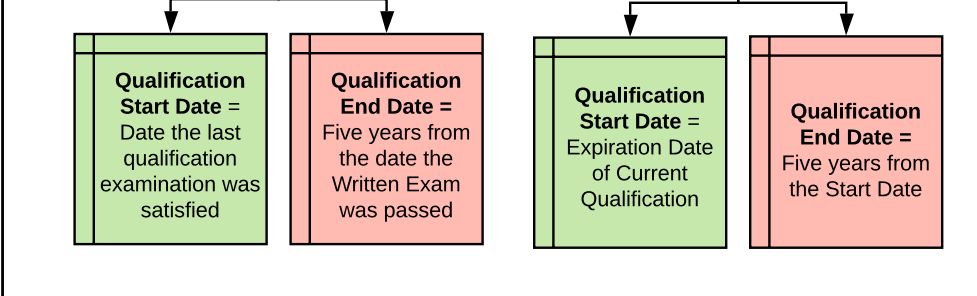

**Concrete Batch Plant Operator
First Time**

**Concrete Batch Plant Operator
Renewal**

**Concrete Field Technician Level 1
First Time**

**Concrete Field Technician Level 1
Renewal**

Processing Time: Two Weeks