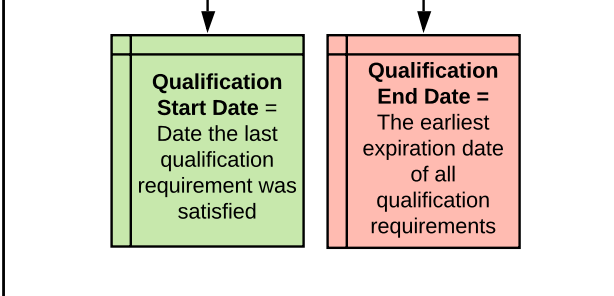

**Concrete Batch Plant Operator
First Time**

**Concrete Batch Plant Operator
Renewal**

**Concrete Field Technician Level 1
First Time**

**Concrete Field Technician Level 1
Renewal**

Processing Time: Two Weeks