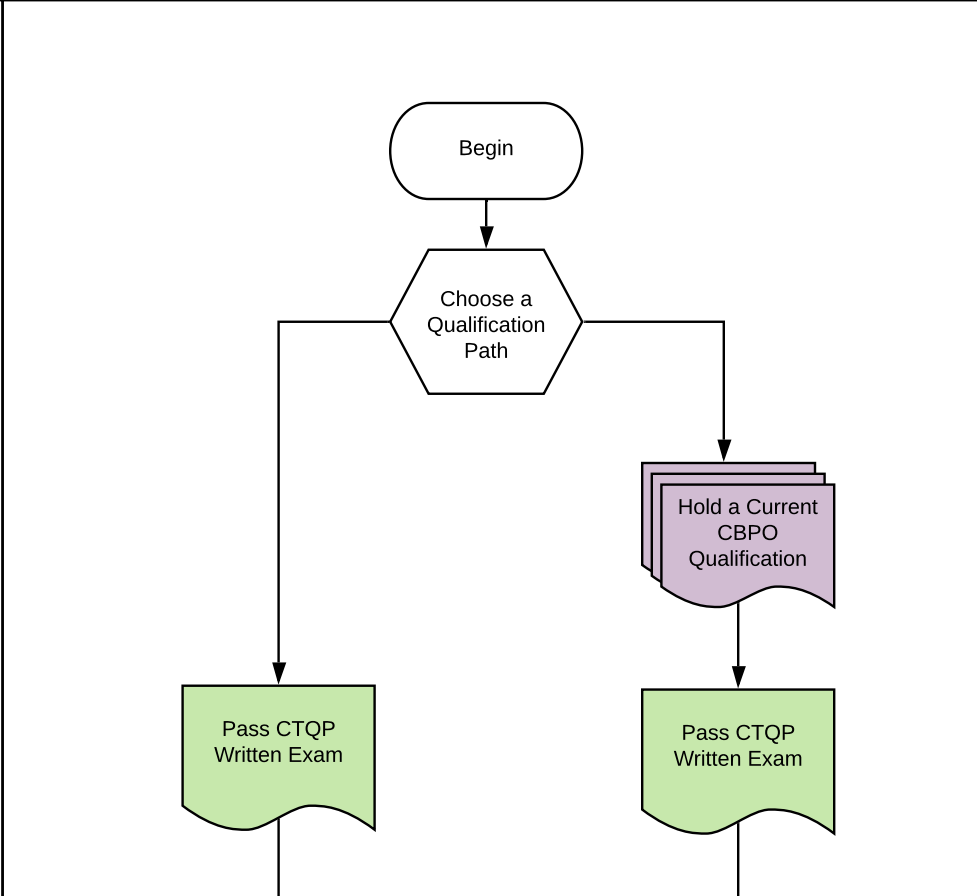

**Concrete Batch Plant Operator
First Time**

**Concrete Batch Plant Operator
Renewal**

**Concrete Field Technician Level 1
First Time**

**Concrete Field Technician Level 1
Renewal**

Processing Time: Two Weeks