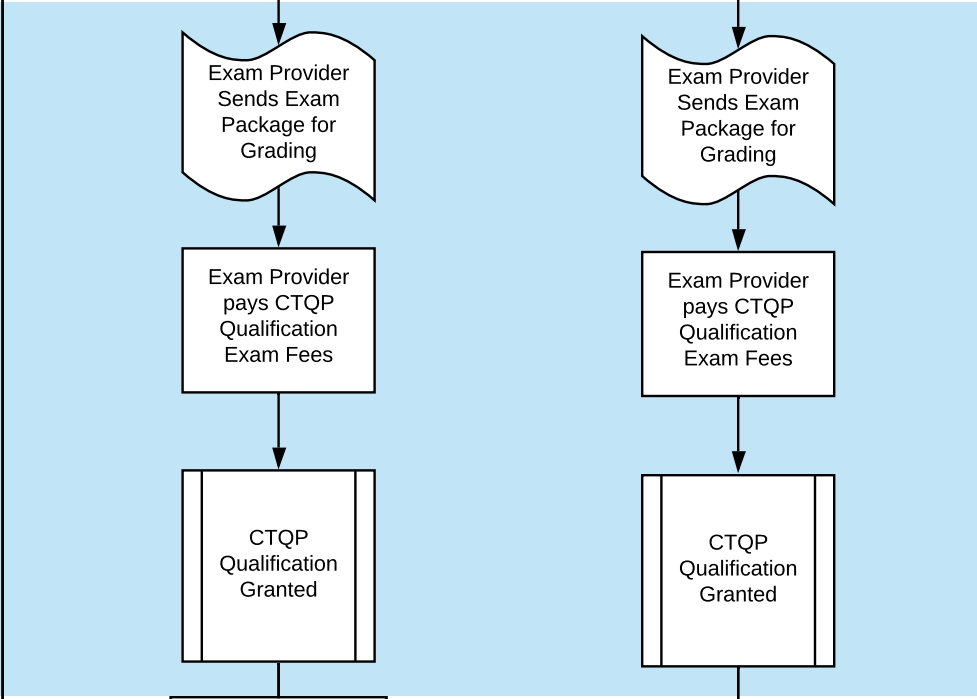

**Concrete Batch Plant Operator
First Time**

**Concrete Batch Plant Operator
Renewal**

**Concrete Field Technician Level 1
First Time**

**Concrete Field Technician Level 1
Renewal**

Processing Time: Two Weeks