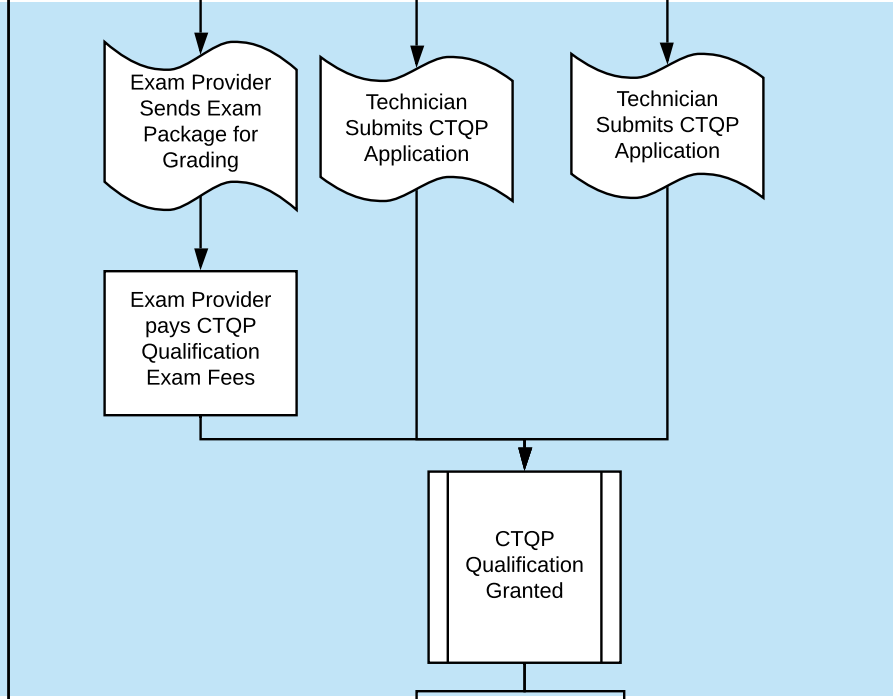

**Concrete Batch Plant Operator
First Time**

**Concrete Batch Plant Operator
Renewal**

**Concrete Field Technician Level 1
First Time**

**Concrete Field Technician Level 1
Renewal**

Processing Time: Two Weeks