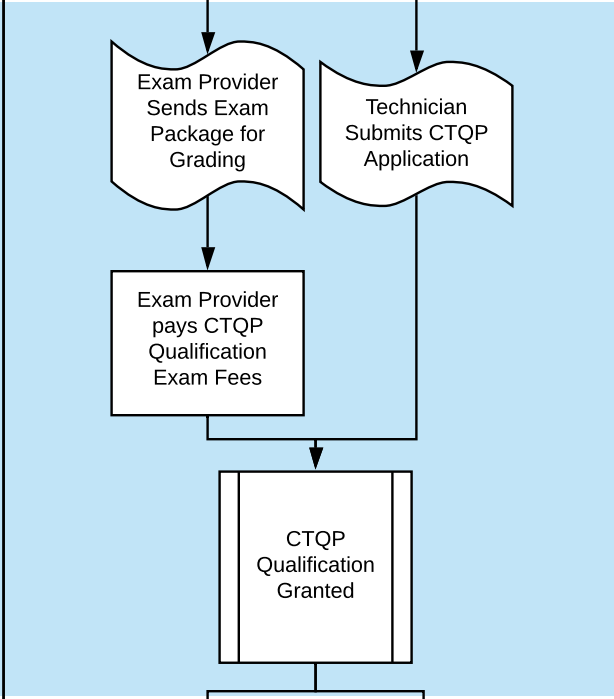

**Concrete Batch Plant Operator
First Time**

**Concrete Batch Plant Operator
Renewal**

**Concrete Field Technician Level 1
First Time**

**Concrete Field Technician Level 1
Renewal**

Processing Time: Two Weeks