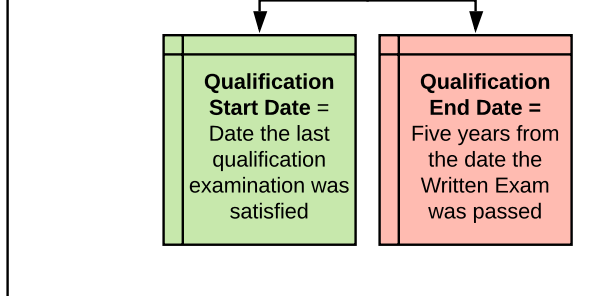

**Concrete Batch Plant Operator
First Time**

**Concrete Batch Plant Operator
Renewal**

**Concrete Field Technician Level 1
First Time**

**Concrete Field Technician Level 1
Renewal**

Processing Time: Two Weeks