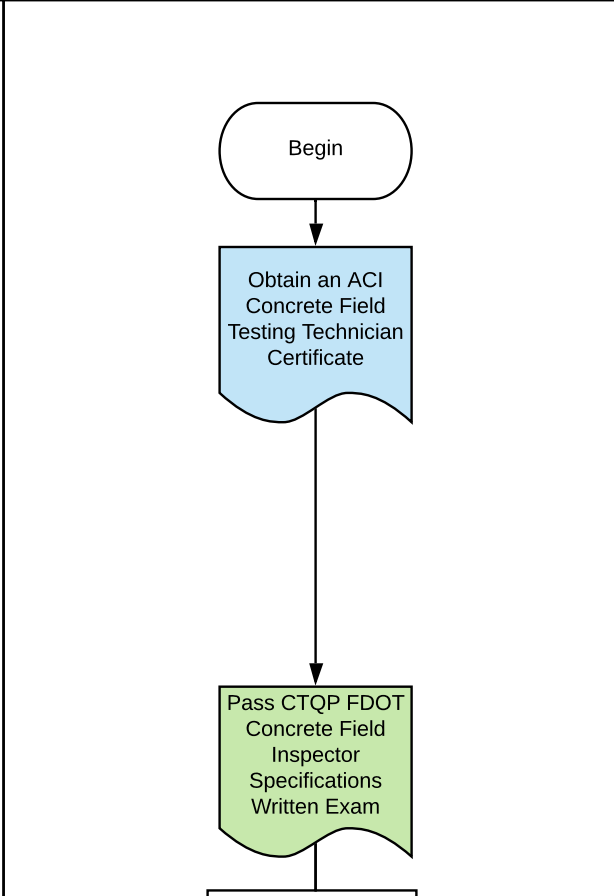

**Concrete Batch Plant Operator
First Time**

**Concrete Batch Plant Operator
Renewal**

**Concrete Field Technician Level 1
First Time**

**Concrete Field Technician Level 1
Renewal**

Processing Time: Two Weeks