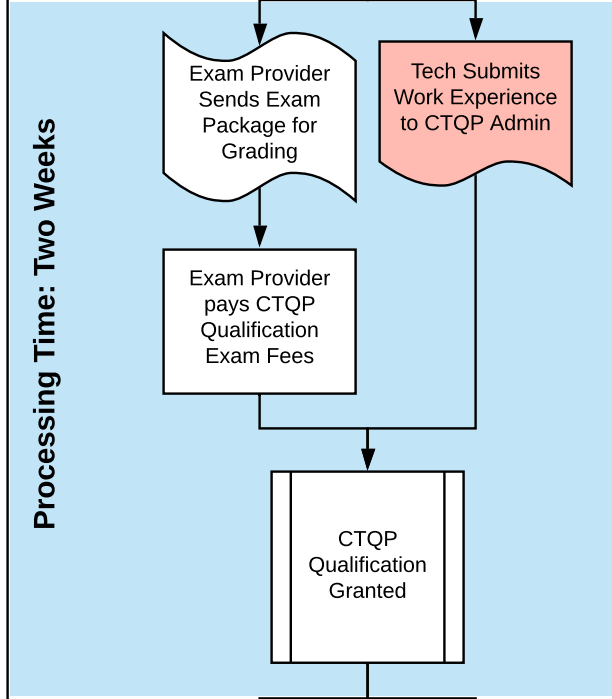

**Concrete Batch Plant Operator
First Time**

**Concrete Batch Plant Operator
Renewal**

**Concrete Field Technician Level 1
First Time**

**Concrete Field Technician Level 1
Renewal**

Processing Time: Two Weeks