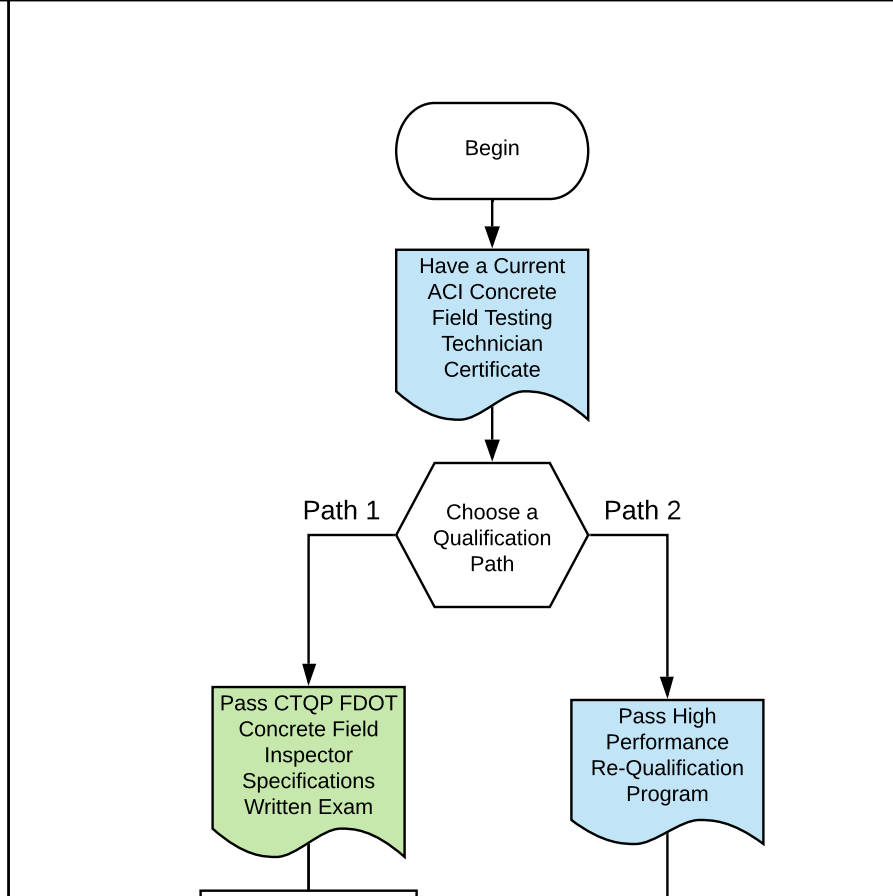

**Concrete Batch Plant Operator
First Time**

**Concrete Batch Plant Operator
Renewal**

**Concrete Field Technician Level 1
First Time**

**Concrete Field Technician Level 1
Renewal**

Processing Time: Two Weeks