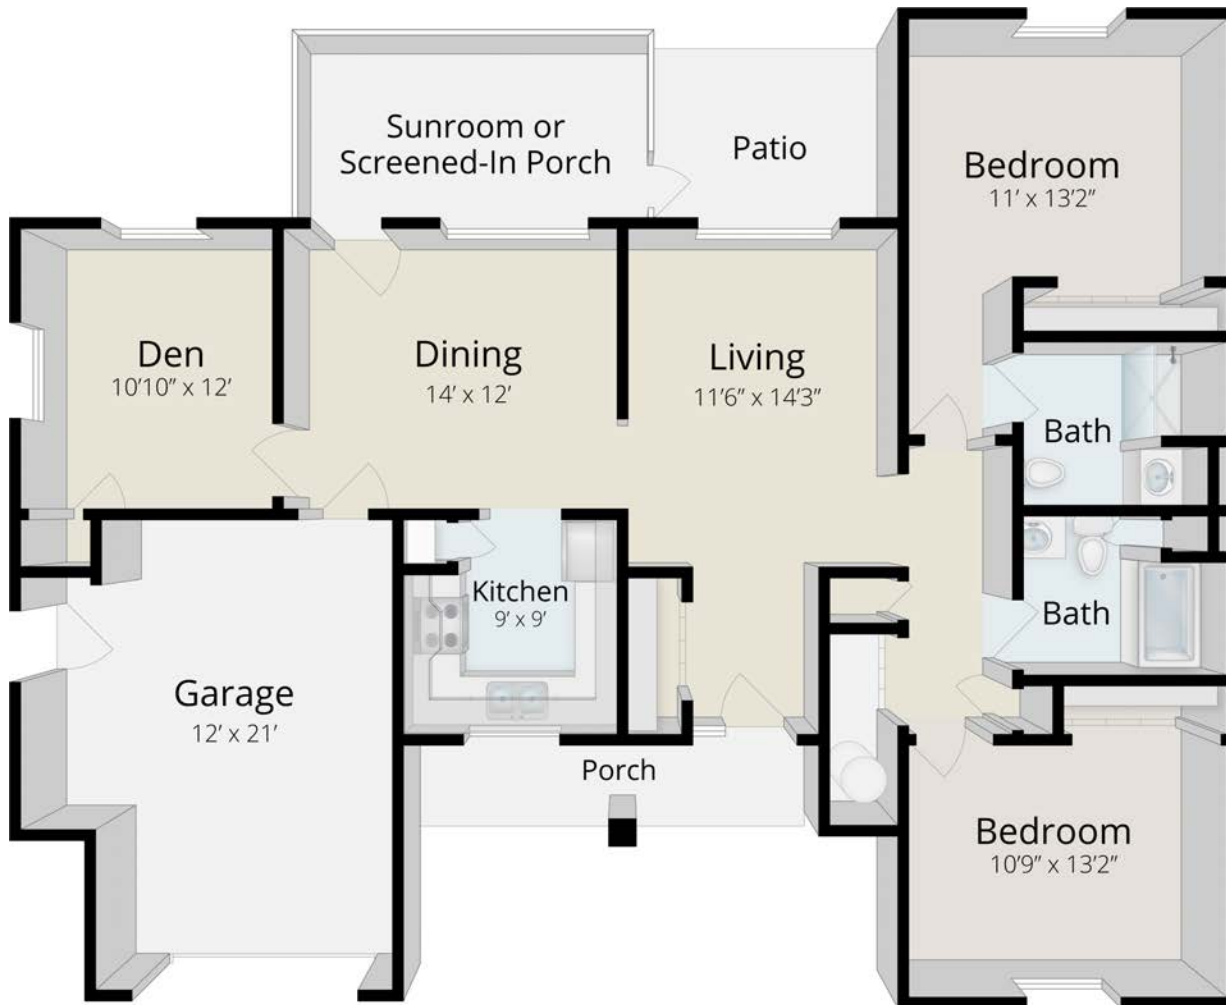

THE CULPEPER

The Waverly

2 Bedroom - 2 Bathroom
1,136 Square Feet

Unit Number _____

Monthly Rent _____

Deposit _____

The Culpeper

12425 Village Loop
Culpeper, Virginia 22701

Phone: (540) 825-2411

Website: culpeperretirement.org

*Screened In Porch – Standard Option at No Additional Cost.
Optional 3 Season Room or Sun Room Available at Additional Cost.*

Floor plan square footage, dimensions, & scaling are approximate.