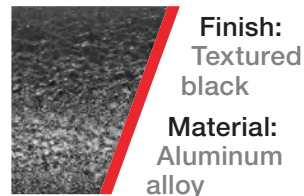

Finishes & Materials

Side bar

Side bar

Step pad

VersaTrac® Mounting System Compatible

2017 Toyota Tundra

2013 Ford F-350 Super Duty

ADVANTEDGE™ PAINTABLE STEP PADS