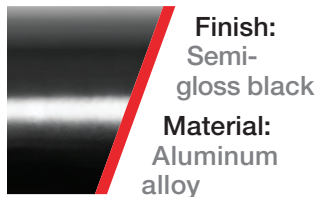

Finishes & Materials