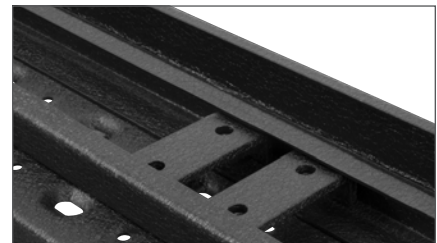

C2885

Finish & Material

Finish:
E-coat &
textured
black

Material:
Carbon steel

VersaTrac® Mounting System Compatible

2016 Ford F-150

2017 Ram ProMaster 2500

2017 Ram ProMaster 2500