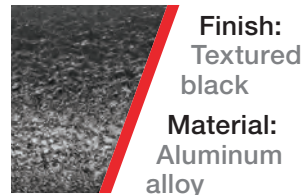

Finishes & Materials

Bull bar

Bull bar

Cover plate

2017 Toyota Tundra

2015 Chevrolet Silverado 1500

APPLICATION GUIDE

AdvantEDGE™ 5-1/2" Bull Bars