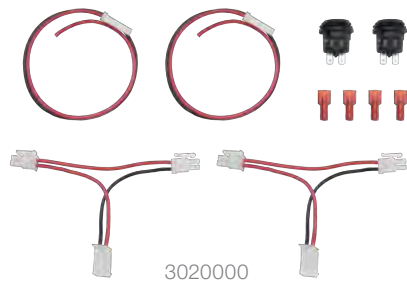

ACTIONTRAC™ ACCESSORIES

/ Door Delete Kit

- For Jeep applications with the factory doors removed or replaced with tube doors
- Compatible with all ActionTrac™ running boards
- Deploys and retracts the powered steps at the push of a button
- Easy installation using supplied door sensors
- Includes two wiring harnesses, two push-button switches and four connectors