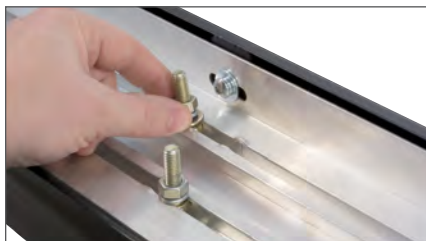

Universal Track Mounting System