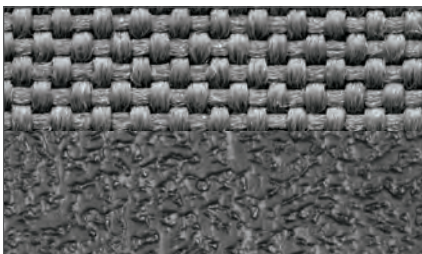

Color:
Brown

Material:
600-denier
terylene
fabric

Color:
Camo

Material:
600-denier
terylene
fabric

Cargo area

TWO LAYERS OF PROTECTION

/ 600-denier terylene fabric

The top of the Seat Defender™ is a durable, woven 600-denier terylene fabric that keeps spills and dirt out and cleans up easily in the washing machine.