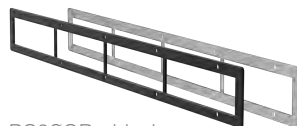

PC30MB - black

PC20OS - brushed

PC30OS - brushed

PC10OB - black
PC10OS - brushed

PC20OB - black
PC20OS - brushed

PC30OB - black
PC30OS - brushed

PC30MB - black
PC30MS - polished

Light Bar Length	Style	Black#	Polished#	Brushed#
Universal (excluding Jeep Wrangler)				
10"	Open-face	PC10OB	--	PC10OS
20"	Open-face	PC20OB	--	PC20OS
30"	Mesh-face	PC30MB	PC30MS	--
30"	Open-face	PC30OB	--	PC30OS
Jeep Wrangler Only				
20"	Mesh-face	PJ20MB	PJ20MS	--
20"	Open-face	PJ20OB	--	PJ20OS