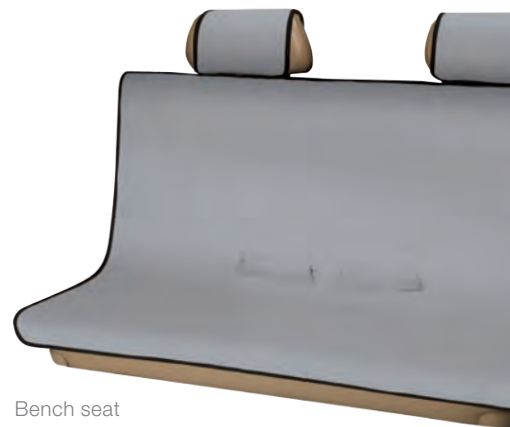

Bucket seat

Bench seat

XL bench seat

Colors & Materials

Color:
Black

Material:
600-denier
terylene
fabric

Color:
Grey

Material:
600-denier
terylene
fabric