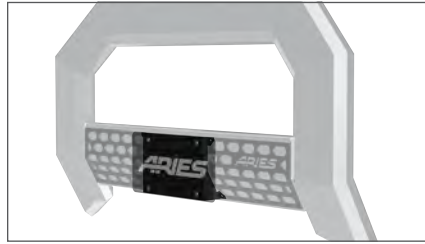

LICENSE PLATE BRACKETS

/ License Plate Relocation Brackets

- Provides a solid mounting location to keep license plate visible

85-0000

Part#	Fits	License Plate Hardware	Mounting Location	Mounting Hardware	Finish
2169000	AdvantEDGE™ bull bars	Four bolts	Crossbar	Uses existing cover plate hardware	Aluminum with black powder coat
85-0000	Pro Series™ grille guards	Four bolts	Crossbar	Hardware included (two bolts)	Steel with black powder coat
35-0000	3" bull bars	Two bolts	Crossbar	Uses existing skid plate hardware	Steel with black powder coat
45-0000	4" Big Horn™ bull bars	Two bolts	Crossbar	Uses existing skid plate hardware	Steel with black powder coat
55-0000	TrailChaser® Jeep bumper or Jeep tube bumper	Four bolts	Universal	Hardware included (nut plate and two bolts)	Steel with black powder coat