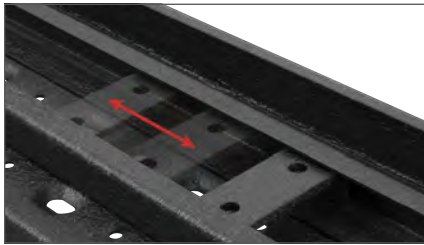

RidgeStep® track system