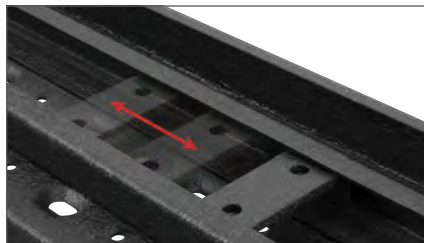

C2885

Finish & Material

Finish:
E-coat &
textured
black

Material:
Carbon steel

VersaTrac® Mounting System Compatible

2016 Ford F-150

2017 Ram ProMaster 2500

2017 Ram ProMaster 2500