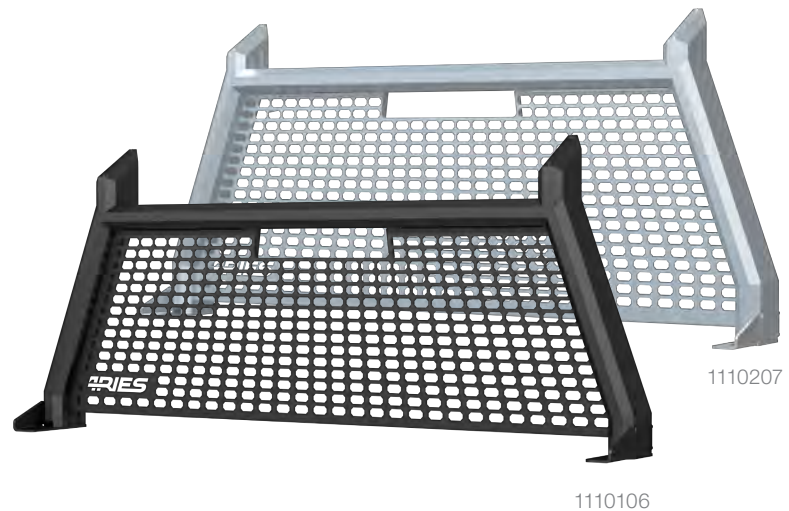

NEW

Part#	Includes
2090613 NEW	Two stake pocket anchors

2090613

2017 Ford F-150

ADVANTEDGE™ HEADACHE RACKS

KEY FEATURES

Unique, eight-sided tube profile to complement the style of modern trucks

Topside track accepts LED lights and tie-down anchors (see pages 134 and 93)

Product Details

- Extruded, all-aluminum construction to be strong, lightweight and rust-free
- Stamped aluminum, octagonal grid center section for a distinct look
- Patented stake pocket mounting system for simple, secure installation
- Made to complement AdvantEDGE™ bull bars and side bars (see pages 8 and 42)
- Limited lifetime warranty (see last page for details)
- Patent# 9,637,178 and 10,023,247
- **See page 92 for application information**