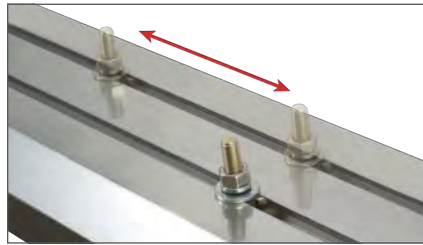

AdvantEDGE™ track system