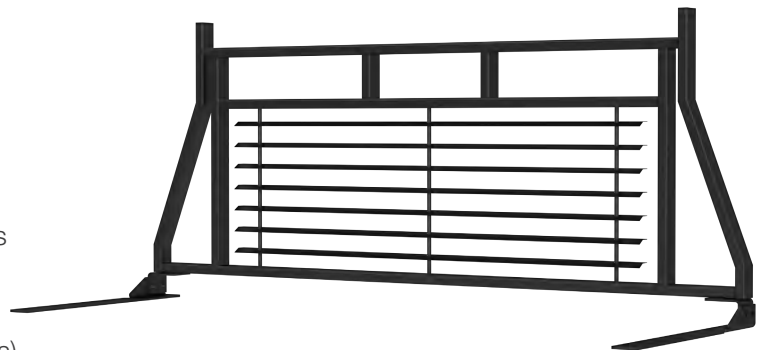

111001
Ford