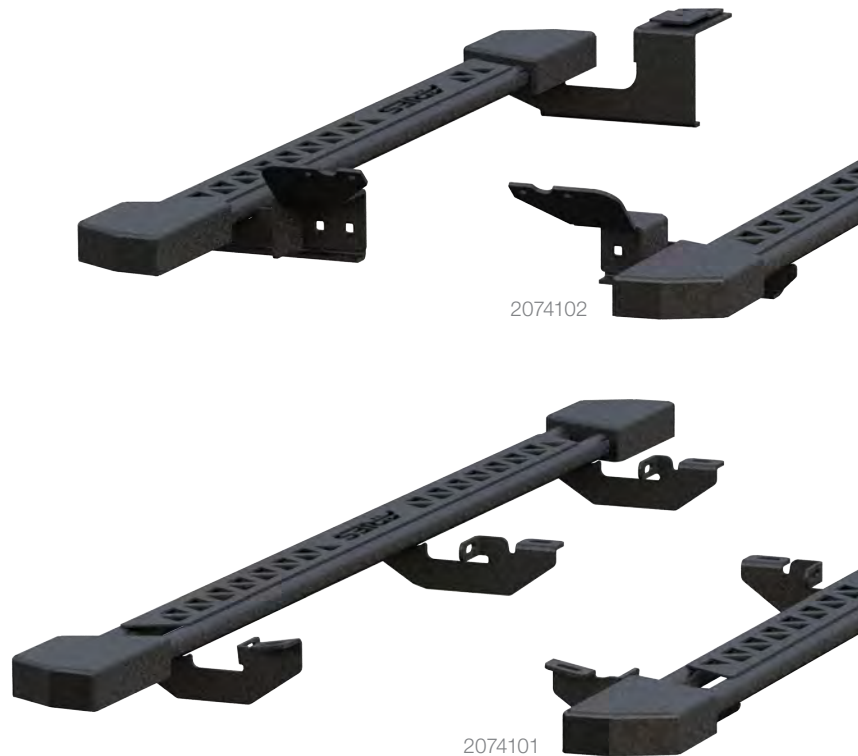

ROCKER STEPS

For an extended application guide go to page 74

KEY FEATURES

Double-tube layout and 3" wide top plate provide a solid step

Heavy-duty design offers extra protection for the sides of the Jeep

Product Details

- Flat profile increases ground clearance for ready offroading
- Textured black powder coat easily hides minor scratches and grime
- High-strength, all-steel construction with no plastic parts
- Pre-welded mounting brackets for rigidity and simpler installation
- No-drill, vehicle-specific application for a custom fit
- Sold in pairs with mounting hardware included
- Limited lifetime warranty (see back page for details)

Finish & Material

Finish:
E-coat &
textured
black

Material:
Carbon steel

Rocker Steps

Model	Style	Years	Black#
Wrangler JL	JL, excluding Unlimited (2-door)	18 - 20	2074119
	JL, Unlimited (4-door)	18 - 20	2074118
Wrangler JK	JK, excluding Unlimited (2-door)	07 - 18	2074100
	JK, Unlimited (4-door)	07 - 18	2074101