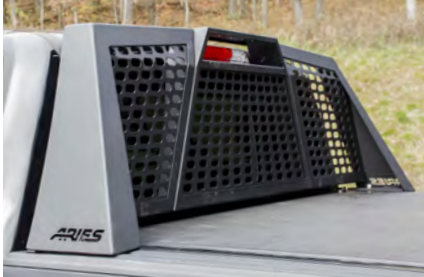

* Continued while supplies last

2016 Ford F-350 Super Duty

HEADACHE RACKS

BOLD. INNOVATIVE. STYLISH.

Switchback® headache rack on 2017 Ford F-150

FEATURED PRODUCTS

/ Switchback®

This off-road-style, aluminum headache rack adds an aggressive look and has an innovative three-piece design for easy shipping.