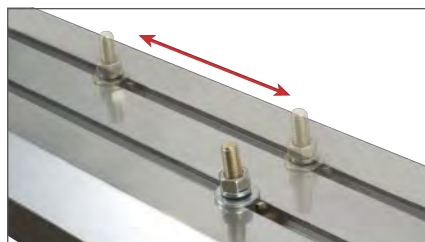

VersaTrac® Mounting System Compatible