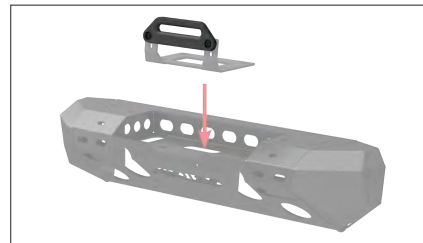

/ Hawse Fairlead

- Constructed from lightweight, rust-free, machined aluminum billet
- Black anodized aluminum finish for long-lasting corrosion resistance
- Compatible with braided nylon rope (not to be used with cable)
- Industry-standard mounting holes are set 10" on-center
- Compatible with both ARIES TrailCrusher® and TrailChaser® bumpers (#15600FB or #2072100 required for fairlead install on TrailChaser® bumpers, see page 104 for more information)
- Includes 10mm, class 8.8 metric mounting hardware

Part#	Includes	Finish
2156070	Fairlead and 10mm, class 8.8 metric mounting hardware	Black anodized aluminum

/ Roller Fairlead

- Provides a guide for steel winch cable for smooth operation with heavy loads
- Industry-standard mounting holes are set 10" on-center
- Main body built from high-strength steel with durable carbide powder coat
- Rollers constructed from galvanized steel to resist rust and last longer
- Compatible with both ARIES TrailCrusher® and TrailChaser® bumpers (#15600FB or #2072100 required for winch install on TrailChaser® bumpers, see page 104 for more information)
- Includes 10mm, class 8.8 metric mounting hardware