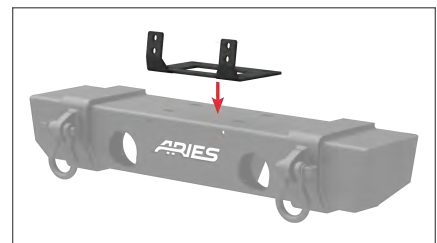

15600FB

Part#	Includes	Finish
15600FB	Fairlead mount (uses existing bumper hardware)	Steel with black powder coat

/ Hawse Fairlead

- Constructed from lightweight, rust-free, machined aluminum billet
- Black anodized aluminum finish for long-lasting corrosion resistance
- Compatible with braided nylon rope (not to be used with cable)
- Industry-standard mounting holes are set 10" on-center
- Compatible with both ARIES TrailCrusher® and TrailChaser® bumpers
- Includes 10mm, class 8.8 metric mounting hardware