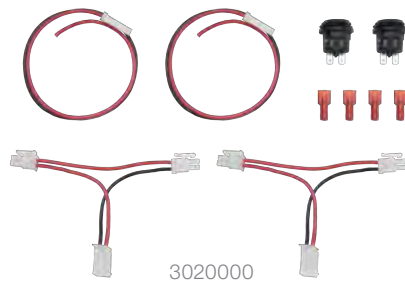

Contoured design protects rockers from road debris and door dings

2018 Jeep JL

2017 Jeep JK

ACTIONTRAC™ ACCESSORIES

/ Door Delete Kit

- For Jeep applications with the factory doors removed or replaced with tube doors
- Compatible with all ActionTrac™ running boards
- Deploys and retracts the powered steps at the push of a button
- Easy installation using supplied door sensors
- Includes two wiring harnesses, two push-button switches and four connectors