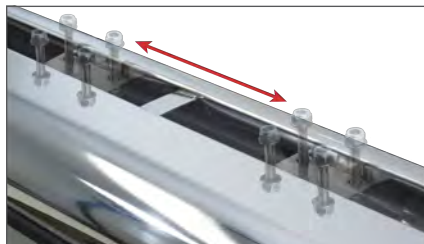

Universal Track Mounting System