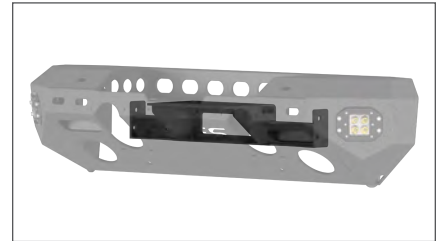

Model	Years	Part#	Finish
Gladiator JT	20 - 20	2072102	Steel with textured black powder coat
Wrangler JL	18 - 20	2072102	Steel with textured black powder coat
Wrangler JK	07 - 18	2072101	Steel with textured black powder coat

/ Winch Adapter Plate

- Allows oversize winches to be mounted onto the ARIES TrailChaser® Jeep bumper
- Slotted, standard mounting holes to accept most types of winches
- One-piece design with built-in bracket for securely mounting a fairlead
- Heavy-duty steel construction with durable textured black powder coat finish