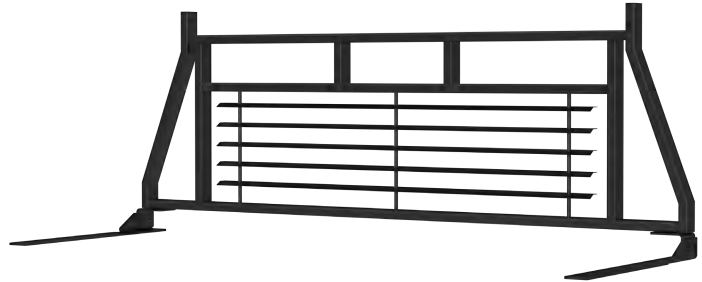

CLASSIC HEADACHE RACKS

KEY FEATURES

Three universal sizes fit most full-size pickup trucks

Heavy-duty 1" x 2" steel tube construction for a solid frame

Product Details

- Durable semi-gloss black powder coat finish for rust and chip resistance
- Fully louvered center section to protect the cab and passengers
- Louvers help keep the cab cooler by blocking direct sunlight
- Flat steel brackets bolt onto the truck bed walls (drilling may be required)
- Compatible with most crossover truck tool boxes
- Base-mount brackets available to mount LED light bars (drilling required; see page 134)
- Limited lifetime warranty (see last page for details)
- **See page 95 for application information**

Finish & Material

Finish:
E-coat & semi-gloss black

Material:
Carbon steel

111000
Chevrolet / GMC & Ram