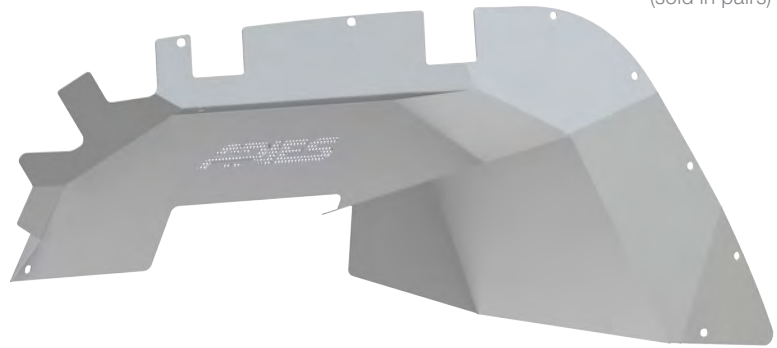

1500551
JL driver side
(sold in pairs)