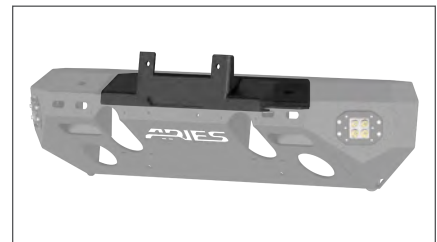

Part#	Includes	Finish
2072100	Adapter and mounting hardware	Steel with textured black powder coat

/ Winch Fairlead Mount

- Easily and securely mounts on ARIES TrailChaser® Jeep bumper winch housing
- Two holes, spaced 10" center-to-center, accept most types of fairleads
- Solid, 1/4" thick carbon steel construction with a durable powder coat finish
- Fits both steel and aluminum bumpers
- Uses winch and fairlead mounting hardware