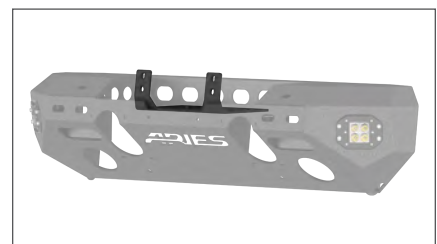

Part#	Includes	Finish
15600FB	Fairlead mount (uses existing hardware)	Steel with black powder coat