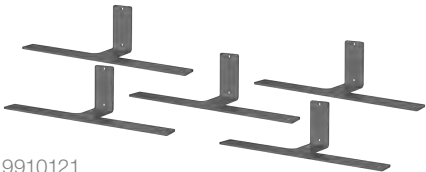

Literature & Catalog

- Tri-fold literature (8-1/2" x 3-1/2") focuses on educating the consumer about the advantages of ARIES product lines
- The catalog provides a complete listing of ARIES products and vehicle applications (#9900089)
- Clear plastic stands available for displaying literature

Banners & Posters

- Bold graphics and clear lifestyle messaging to draw attention to your store
- Various options designed to promote your ARIES products while educating your customers

Retail Signage

- Attractive signage for use on counters, displays and in-store to help customers identify your ARIES product offering

Display Stands & Adapters

- Contact your ARIES sales representative to determine the product lineup best tailored to meet your needs
- Floor stand display (#9910002) can mount various product samples with use of the corresponding adapters:
  - AdvantEDGE™ bull bars (#9910118)
  - TrailChaser® Jeep bumper front (#9910122) or rear (#9910123)
  - Running board & side step crops, set of five arms (#9910121)
- Slatwall holder available to display running board crops (#9910115)
- ActionTrac™ displays showcases our signature board
- Running board crop options and display signage available, ask your sales representative for more information

9910121