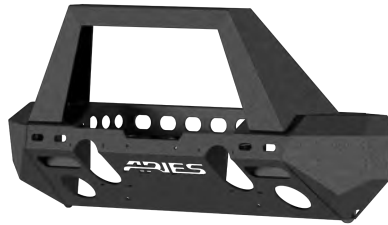

2082055 / 2082093 aluminum
2082051 / 2082079 steel