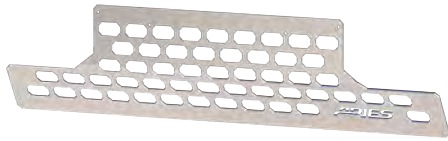

ADVANTEDGE™ BULL BAR ACCESSORIES

/ Paintable Cover Plates

- Raw finish can be painted for easy customization
- Two styles to fit the AdvantEDGE™ bull bar with LEDs (#2055193) or without (#2055192)
- Stamped octagonal grid design for a distinct look
- Aluminum build is strong, lightweight and rust-free
- Includes one cover plate and mounting hardware

2055193
with LED