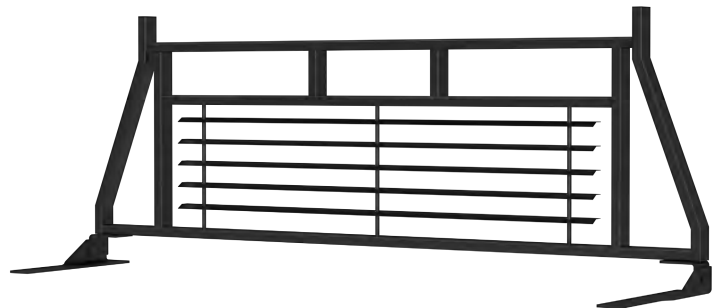

111002
Ford