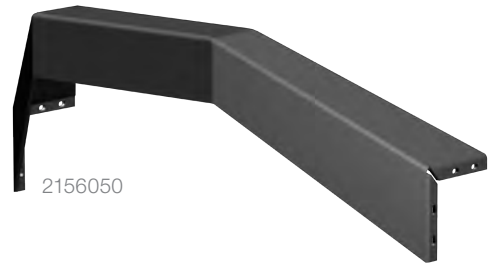

2017 JK Unlimited

2016 JK Unlimited

TRAILCRUSHER® BUMPER ACCESSORIES

/ Angular Brush Guard

- Provides added protection for the winch and an aggressive, customized look
- One-piece, all-steel build for maximum strength
- Highly durable carbide black powder coat with rust-resistant E-coat finish
- Quickly and securely bolts onto the bumper for a no-drill installation
- Includes mounting hardware