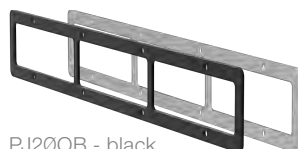

PC30MB - black

PC20OS - brushed

PC30OS - brushed

PC10OB - black
PC10OS - brushed

PC20OB - black
PC20OS - brushed

PC30OB - black
PC30OS - brushed

PC30MB - black
PC30MS - polished

Light Bar Length	Style	Black#	Polished#	Brushed#
Universal (excluding Jeep Wrangler)				
10"	Open-face	PC10OB	--	PC10OS
20"	Open-face	PC20OB	--	PC20OS
30"	Mesh-face	PC30MB	PC30MS	--
30"	Open-face	PC30OB	--	PC30OS
Jeep Wrangler Only				
20"	Mesh-face	PJ20MB	PJ20MS	--
20"	Open-face	PJ20OB	--	PJ20OS

PJ20OB - black
PJ20OS - brushed

PJ20MB - black
PJ20MS - polished

/ License Plate Bracket

- Easily bolts onto the crossbar, using included hardware
- Provides a solid mounting location to keep license plate visible
- Strong steel construction with a durable black powder coat finish
- Includes license plate mounting bolts