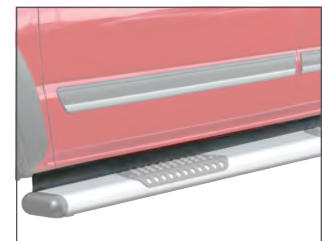

Finishes & Materials

Finish:
Silver powder coat

Material:
6060 T6 aluminum

Finish:
Textured black

Material:
6060 T6 aluminum

Optional Backsplash

Plastic backsplash available for 88" (#570090) and 98" (#570098) running boards