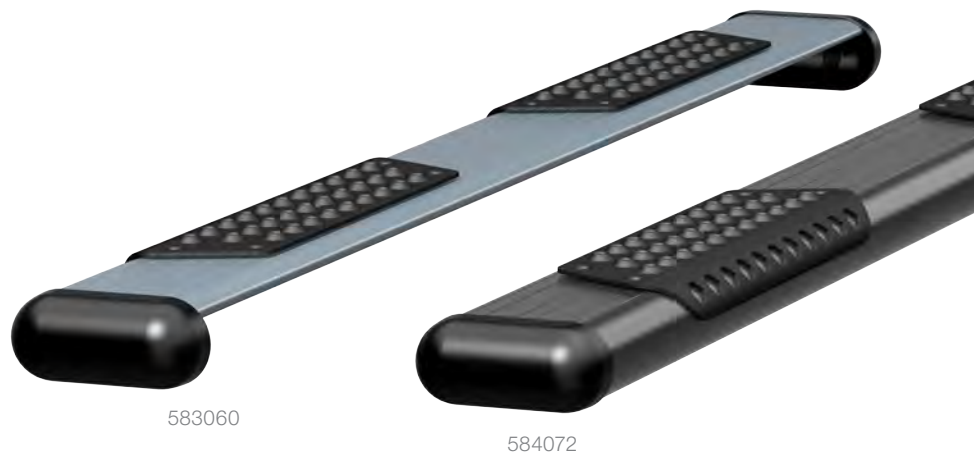

6"

O-MEGA II™ OVAL SIDE STEPS

KEY FEATURES

Powder-coated aluminum construction with aggressive, modern style

Aluminum step pads with circular treads for a long-lasting, non-skid step

Product Details

- Step pads attach with self-tapping screws for custom positioning
- Durable powder coat finish over aluminum provides maximum corrosion resistance
- TPO plastic end caps can easily be painted for a customized look
- 6" x 2-3/4" oval board offers contemporary style and a comfortable step (boards are open on the bottom, not fully enclosed)
- Easy, custom-fit installation with vehicle-specific mounting brackets
- High-strength steel brackets feature a durable black powder coat finish
- Optional black plastic backsplash available for 88" (#570090) and 98" (#570098) boards
- Wheel-to-wheel steps provide an extra step pad for easier access to the truck bed (select models)
- Kitted van options include cab door only, sliding door only, cab-sliding door combos and rear steps
- Limited lifetime warranty (see last page for details)
- [See page 62 for application information (page 70 for wheel-to-wheel)](#)

Finishes & Materials

Finish:
Silver powder coat

Material:
6060 T6 aluminum

Finish:
Textured black

Material:
6060 T6 aluminum