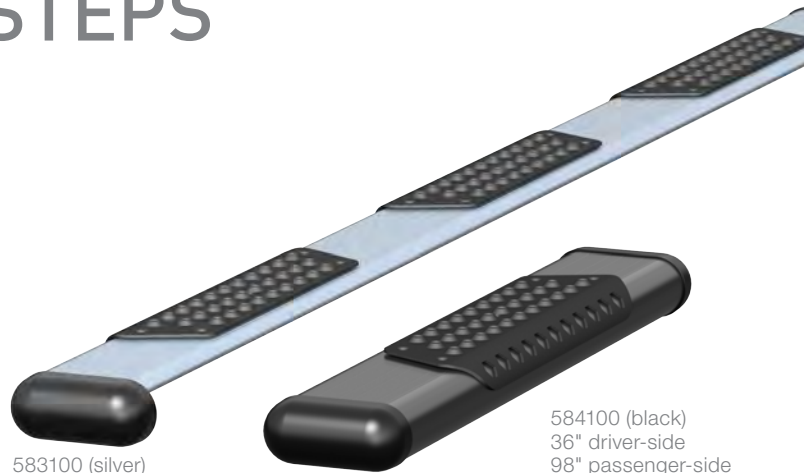

583100 (silver)

584100 (black)
36" driver-side
98" passenger-side