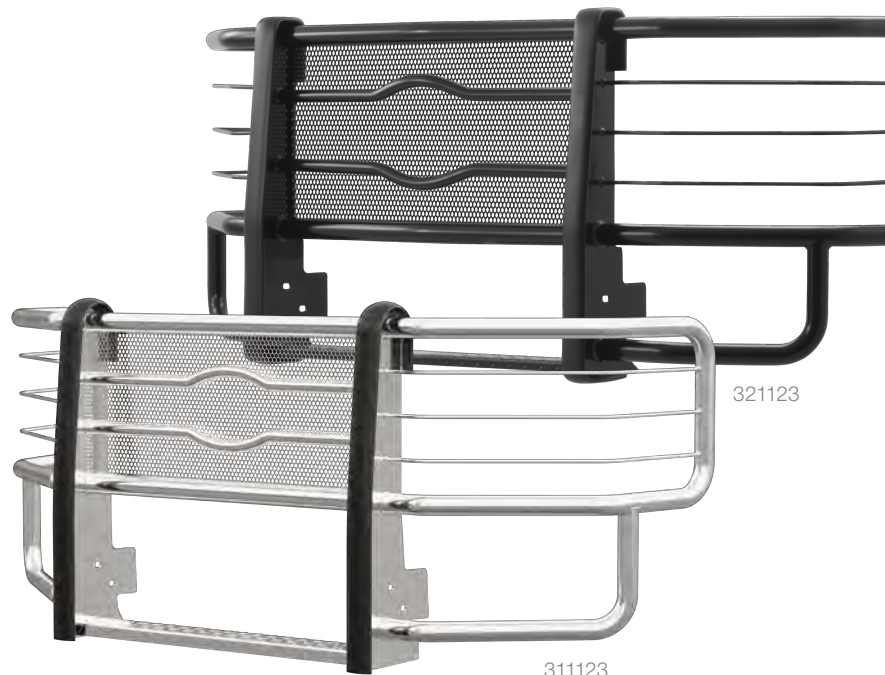

Built-in 4" diamond tread step for easy access under the hood

For our winch mounting platforms see page 86

Product Details

- Contoured horizontal tubes for signature vehicle logo reveal
- Black finish features a durable E-coat for a sleek, rust-resistant finish
- One-piece 2" tubular steel for extra strength on the front end
- Heavy-duty, wraparound ring design with 3/8" wires to guard the headlights
- Frame-mounted, high-strength steel uprights with protective rubber facings
- Easy, no-drill installation with vehicle-specific mounting brackets
- High-strength steel brackets feature a durable black powder coat finish
- Limited lifetime warranty (see last page for details)
- [See page 87 for application information](#)