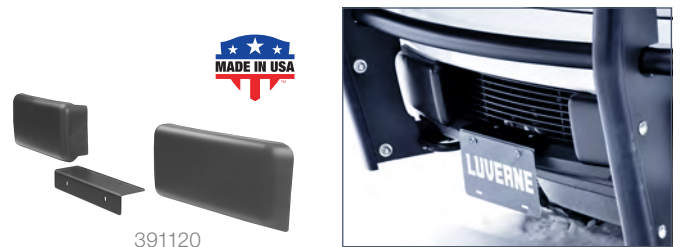

Part#	Fits
391120	11 - 14 Ford F-150 EcoBoost