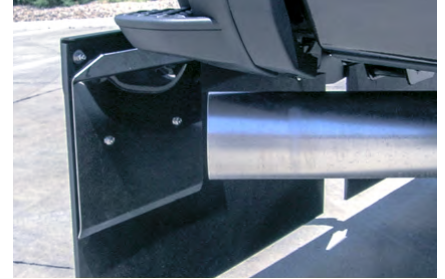

FEATURED PRODUCTS

Mud Guards

These heavy-duty mud flaps are built with 3/8" textured, recycled rubber and have high-polish, 18-gauge stainless steel plates.

Tow Guards

This simple trailer hitch attachment offers full-width, as-needed trailer protection while towing and comes fully factory assembled.