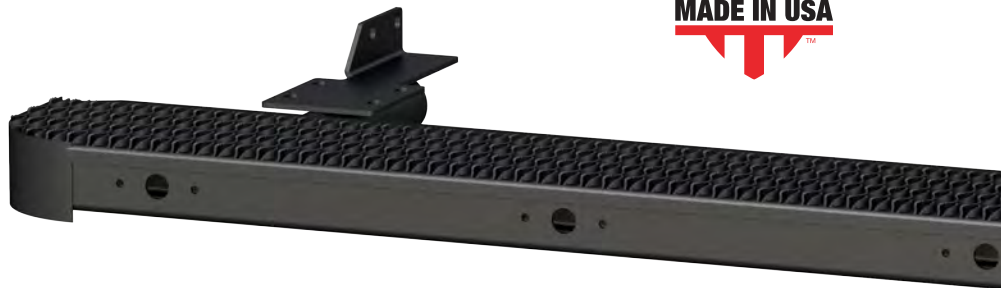

IMPACT™ SHOCK-ABSORBING REAR BUMPER GUARD AND STEP

KEY FEATURES

Designed to absorb rear impacts up to 5mph and avoid possible frame damage

Ideal for delivery vans and cargo vans that frequently back into loading docks

NEW

Product Details

- Spring-loaded shock-absorbers built into the mounting brackets
- Integrated 9-1/2" wide stepping surface for easier rear vehicle access
- Fleet-approved, expanded steel treads for maximum traction and safety
- Reinforced, heavy-wall steel tube construction for superior strength
- Dual A-coat with gloss black powder coat finish for exceptional rust resistance
- Universal design with vehicle-specific shock assembly for a custom fit
- Designed to accept optional aftermarket parking sensors (not included)
- Limited lifetime warranty (see last page for details)
- [See page 111 for application information](#)

415358 bumper with 571501 brackets

Finish & Material

Finish:
High-gloss black

Material:
Carbon steel