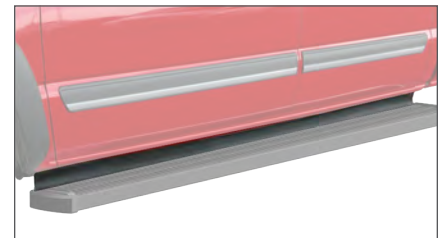

415060

Finish & Material

Finish:
Textured
black

Material:
5052
aluminum

Optional Backsplash

Aluminum backslash available for 78" (#410078) and 88" (#410088) running boards

2017 Ford Transit-350 HD

GRIP STEP™ COMPANION PRODUCTS