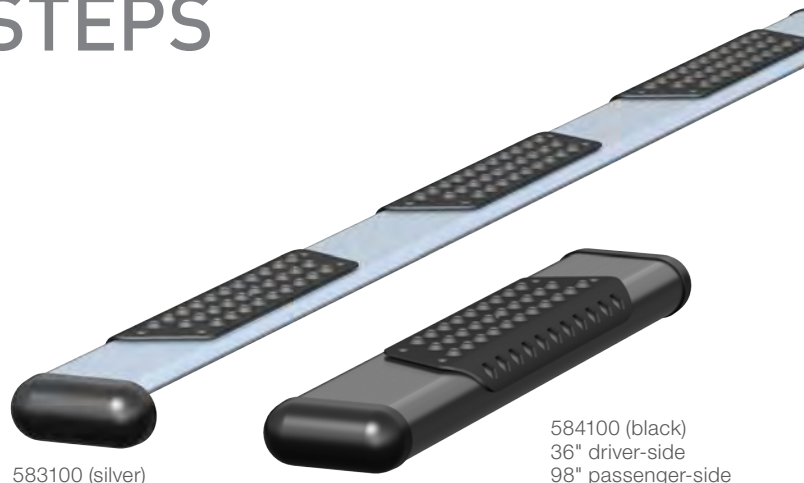

583100 (silver)

584100 (black)
36" driver-side
98" passenger-side