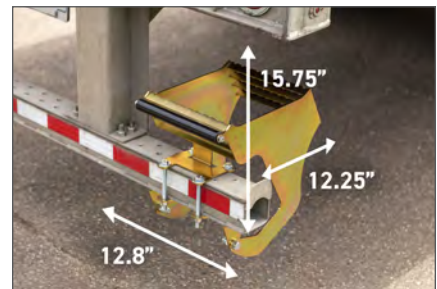

## Finish & Material

**Finish:**  
Yellow zinc

**Material:**  
Carbon steel

Part#	Fits	Minimum Pocket Dimensions
409924L <b>N</b>	4" x 4" bumper beams	12.8" wide 12.25" deep from the back of the bumper 15.75" from the bottom of the bumper to the deck