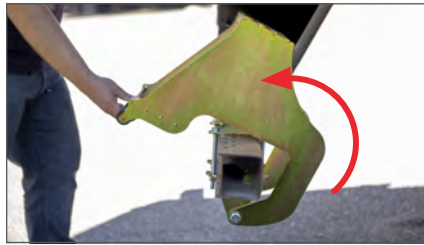

Pivoting, fold-out design positions the stepping surface behind the trailer