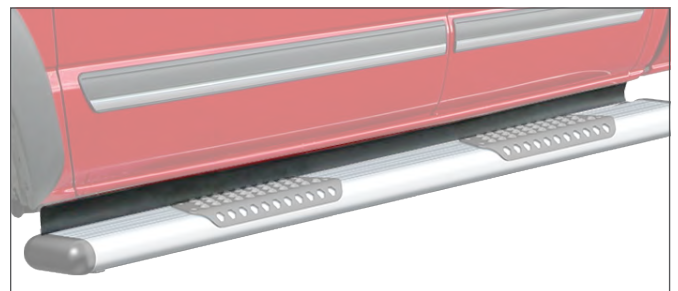

Receiver Hitch Steps

- Provides a 26" hitch-mounted step on the front or rear of the vehicle
- Shank fits any 2" receiver tube opening (may interfere with rear step, if installed)
- [See page 35 for additional information](#)