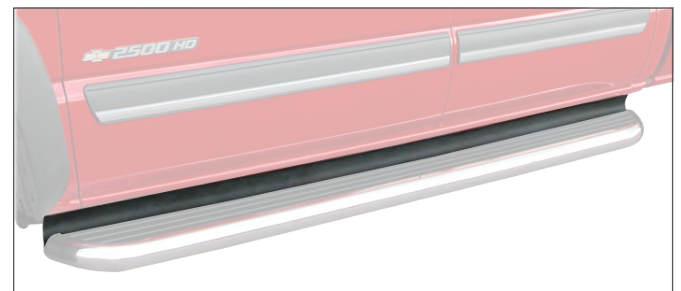

Receiver Hitch Steps

- Provides a 26" hitch-mounted step on the front or rear of the vehicle
- Shank fits any 2" receiver tube opening (may interfere with rear step, if installed)
- [See page 35 for additional information](#)