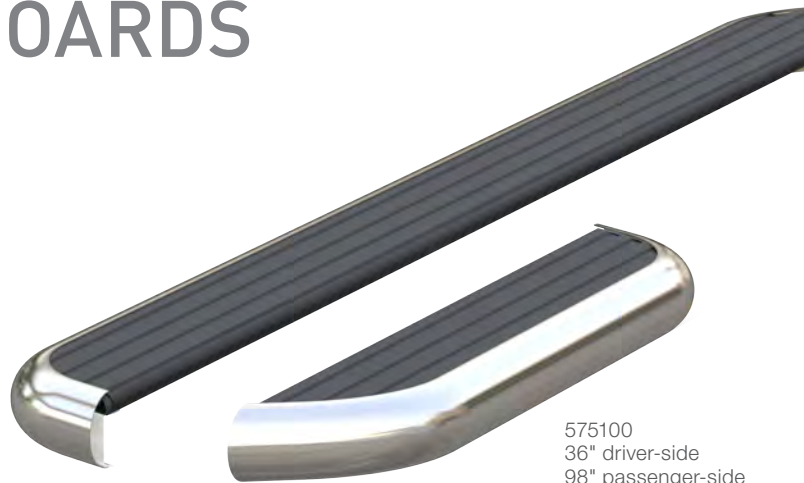

575100
36" driver-side
98" passenger-side

6"

O-MEGA II™ OVAL SIDE STEPS

Product Details

- Powder-coated aluminum construction with aggressive, modern style
- Aluminum step pads with circular treads for a long-lasting, non-skid step
- TPO plastic end caps can easily be painted for a customized look
- Step pads attach with self-tapping screws for custom positioning
- See page 58 for application information