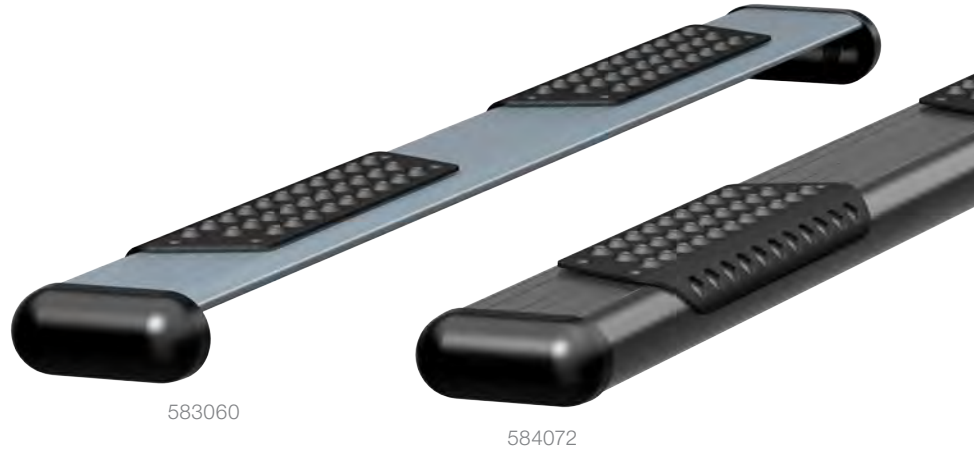

6"

O-MEGA II™ OVAL SIDE STEPS

Product Details

- Step pads attach with self-tapping screws for custom positioning
- Durable powder coat finish over aluminum provides maximum corrosion resistance
- 6" x 2-3/4" oval board offers contemporary style and a comfortable step (boards are open on the bottom, not fully enclosed)
- Easy, custom-fit installation with vehicle-specific mounting brackets
- High-strength steel brackets feature a durable black powder coat finish
- Wheel-to-wheel steps provide an extra step pad for easier access to the truck bed (select models)
- Backsplash available for a finished look
- Kitted van options include cab door only, sliding door only, cab-sliding door combos and rear steps, [see page 58 for van applications](#)
- Limited lifetime warranty (see last page for details)
- [See page 104 for application information (page 110 for wheel-to-wheel)](#)

583060

584072