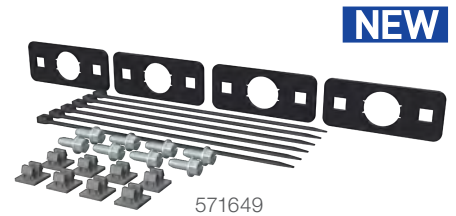

IMPACT™ BUMPER ACCESSORIES

Aftermarket Sensor Relocation Kit

- Allows parking sensor operation with Impact™ bumper installed
- Enables relocation of 1" diameter aftermarket sensors
- **For application-specific sensors, see page 61**

Part#	Includes
571649 N	Four brackets and hardware (no extra wiring needed)

Universal Rubber Bumper Strips

- Fits pre-drilled holes on the Impact™ bumper step
- Pre-drilled holes accept 1/4" hardware
- Tough black rubber construction
- Hardware included with select models (see table)

Part#	Length	Height	Thickness	Qty	Hardware
2090615 N	10"	2-1/8"	1-7/8"	1	Not included
2090615-3 N	10"	2-1/8"	1-7/8"	3	Included

Reflective Conspicuity Tape

- Reflective finish for increased visibility
- Adhesive backing for easy installation
- 15" strips can easily be trimmed to desired length

Part#	Length	Includes
2090618 N	15" each	One red strip and one white strip