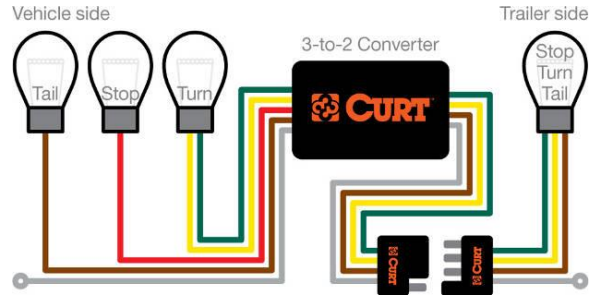

Simple Vehicle Wiring Diagrams for Towing

2-Wire System

- Wire 1: Stop / turn
- Wire 2: Taillight

3-Wire System

- Wire 1: Stop
- Wire 2: Taillight
- Wire 3: Turn

Pulse Width Modulation Systems – Multiplex

ST System

- Wire 1: Stop / taillight
- Wire 2: Turn

STT System

- Wire 1: Stop / turn / taillight