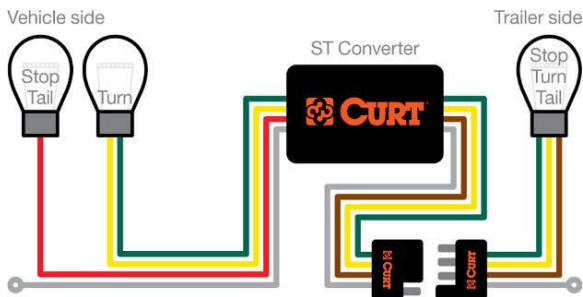

Simple Vehicle Wiring Diagrams for Towing

2-Wire System

- Wire 1: Stop / turn
- Wire 2: Taillight

3-Wire System

- Wire 1: Stop
- Wire 2: Taillight
- Wire 3: Turn

Pulse Width Modulation Systems – Multiplex

ST System

- Wire 1: Stop / taillight
- Wire 2: Turn

STT System

- Wire 1: Stop / turn / taillight