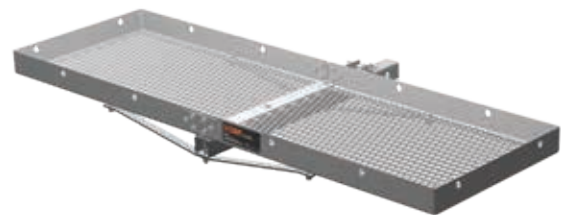

Secures cargo better than bungee cords or rope

99261-RE
01/29/2020

curtmfg.com

6 12314 99261 4

ALUMINUM CARGO CARRIER WITH RAMP

- Double-folding ramp for ergonomic operation and less wind resistance
- Threaded anti-rattle shank to resist sway and noise (rated for a 500 lbs. capacity)
- Non-skid ridges for enhanced traction
- 8-bolt assembly for fast, easy installation

CARGO CARRIERS

- Convenient, use-as-needed hitch-mounted design
- Available in tray-style and basket-style
- Folding shank option allows tilt-up when not in use
- Mesh base on most models for easy cleanup

Lightweight aluminum

Basket-style

Tray-style

Easy-to-store fold-away design allows you to tilt the cargo carrier up when not in use (select mods)

AUXILIARY LED INDICATOR LIGHTS

- Double-row LEDs for brake, turn and running lights
- Industry-standard 4-way flat connector
- 3M adhesive backing

Auxiliary indicator lights for increased safety on cargo carriers or bike racks

ROOF RACK CROSSBARS

- Lightweight, E-coated aluminum (150-lb. capacity)
- Adjustable, universal design mounts to roof side rails with up to 50" span
- Rubber-coated clamps install with no tools required