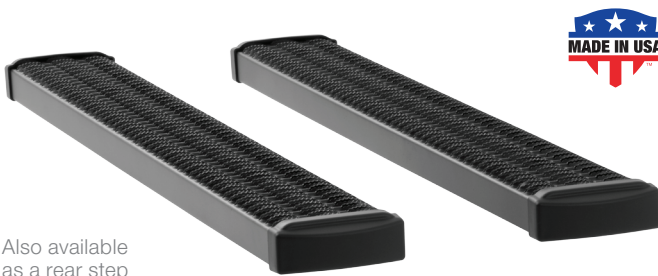

CHEVROLET & GMC VAN APPLICATIONS

Grip Step™ Running Boards

- Fleet-approved, expanded metal treads for maximum traction and safety
- Powder-coated aluminum construction to be strong, lightweight and rust-free

Also available
as a rear step

MegaStep® Running Boards

- Nerf bar styling with the convenience of a full-length running board step
- Extruded aluminum core to be strong, lightweight and rust-free

Also available
as a rear step

O-Mega II™ Oval Steps

- Powder-coated aluminum construction with aggressive, modern style
- Aluminum step pads with circular treads for a long-lasting, non-skid step

Also available
as a rear step

Grip Step™ 7" Running Boards