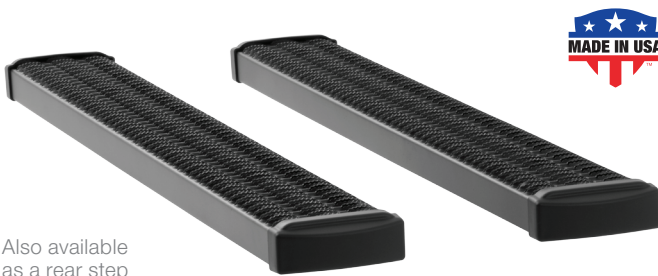

DODGE VAN APPLICATIONS

Grip Step[™] Running Boards

- Fleet-approved, expanded metal treads for maximum traction and safety
- Powder-coated aluminum construction to be strong, lightweight and rust-free

Also available as a rear step

MegaStep[®] Running Boards

- Nerf bar styling with the convenience of a full-length running board step
- Extruded aluminum core to be strong, lightweight and rust-free

Also available as a rear step

O-Mega II[™] Oval Steps

- Powder-coated aluminum construction with aggressive, modern style
- Aluminum step pads with circular treads for a long-lasting, non-skid step

Also available as a rear step

Tuff Guard[®] Bumper Guards

- Powder-coated stainless steel construction for maximum corrosion resistance
- 3" diameter, 14-gauge stainless steel tube design for added vehicle protection

Grip Step™ 7" Running Boards

Make / Model	Body Style	Years	Cab Length	Fuel Type	Product Notes	Kits (Boards and Brackets)		Boards Only	Brackets Only	Mount Type	Foot Notes
						Black#	Black#	Bracket#			
Dodge											
Sprinter 2500	--	07 - 09	--	--	Rear step	415254-570748	415254	570748	Body	--	
		07 - 09	--	--	36" & 98" steps	415100-400744	415100	400744	Rocker	--	
		07 - 09	--	--	36" cab only	415036-400741	415036	400741	Rocker	--	
		07 - 09	--	--	98" steps	415098-400745	415098	400745	Rocker	--	
		07 - 09	--	--	54" passenger sliding door only	415254-400743	415254	400743	Rocker	--	
Sprinter 3500	--	07 - 09	--	--	Rear step	415254-570748	415254	570748	Body	--	
		07 - 09	--	--	36" & 98" steps	415100-400744	415100	400744	Rocker	--	
		07 - 09	--	--	36" cab only	415036-400741	415036	400741	Rocker	--	
		07 - 09	--	--	98" steps	415098-400745	415098	400745	Rocker	--	
		07 - 09	--	--	54" passenger sliding door only	415254-400743	415254	400743	Rocker	--	