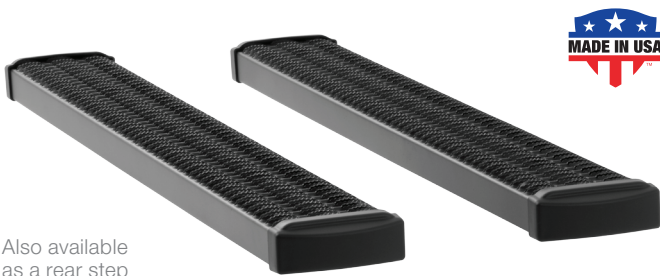

FORD VAN APPLICATIONS

Grip Step™ Running Boards

- Fleet-approved, expanded metal treads for maximum traction and safety
- Powder-coated aluminum construction to be strong, lightweight and rust-free

Also available as a rear step

MegaStep® Running Boards

- Nerf bar styling with the convenience of a full-length running board step
- Extruded aluminum core to be strong, lightweight and rust-free

Also available as a rear step

O-Mega II™ Oval Steps

- Powder-coated aluminum construction with aggressive, modern style
- Aluminum step pads with circular treads for a long-lasting, non-skid step

Also available as a rear step

Tuff Guard® Bumper Guards

- Powder-coated stainless steel construction for maximum corrosion resistance
- 3" diameter, 14-gauge stainless steel tube design for added vehicle protection