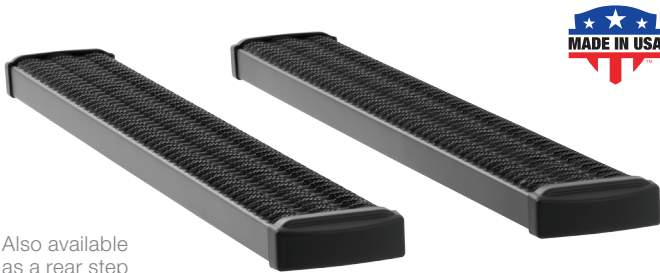

FREIGHTLINER VAN APPLICATIONS

Grip Step™ Running Boards

- Fleet-approved, expanded metal treads for maximum traction and safety
- Powder-coated aluminum construction to be strong, lightweight and rust-free

Also available
as a rear step

MegaStep® Running Boards

- Nerf bar styling with the convenience of a full-length running board step
- Extruded aluminum core to be strong, lightweight and rust-free

Also available
as a rear step

O-Mega II™ Oval Steps

- Powder-coated aluminum construction with aggressive, modern style
- Aluminum step pads with circular treads for a long-lasting, non-skid step

Also available
as a rear step

Tuff Guard® Bumper Guards

- Powder-coated stainless steel construction for maximum corrosion resistance
- 3" diameter, 14-gauge stainless steel tube design for added vehicle protection

Grip Step™ 7" Running Boards

Make / Model	Body Style	Years	Cab Length	Fuel Type	Product Notes	Kits (Boards and Brackets)	Boards Only	Brackets Only	Mount Type	Foot Notes
						Black#	Black#	Bracket#		
Freightliner										
Sprinter 2500	--	07 - 17	--	--	Rear step	415254-570748	415254	570748	Body	1
		07 - 17	--	--	36" & 98" steps	415100-400744	415100	400744	Rocker	--
		07 - 17	--	--	36" cab only	415036-400741	415036	400741	Rocker	--
		07 - 17	--	--	98" steps	415098-400745	415098	400745	Rocker	--
		07 - 17	--	--	54" passenger sliding door only	415254-400743	415254	400743	Rocker	--
Sprinter 3500	--	07 - 17	--	--	Rear step	415254-570748	415254	570748	Body	1
		07 - 17	--	--	36" & 98" steps	415100-400744	415100	400744	Rocker	--
		07 - 17	--	--	36" cab only	415036-400741	415036	400741	Rocker	--
		07 - 17	--	--	98" steps	415098-400745	415098	400745	Rocker	--
		07 - 17	--	--	54" passenger sliding door only	415254-400743	415254	400743	Rocker	--