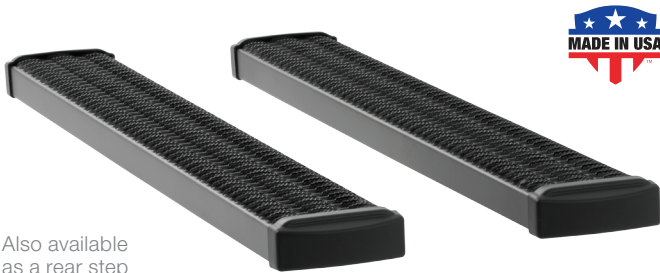

MERCEDES-BENZ VAN APPLICATIONS

Grip Step™ Running Boards

- Fleet-approved, expanded metal treads for maximum traction and safety
- Powder-coated aluminum construction to be strong, lightweight and rust-free

Also available
as a rear step

MegaStep® Running Boards

- Nerf bar styling with the convenience of a full-length running board step
- Extruded aluminum core to be strong, lightweight and rust-free

Also available
as a rear step

O-Mega II™ Oval Steps

- Powder-coated aluminum construction with aggressive, modern style
- Aluminum step pads with circular treads for a long-lasting, non-skid step

Also available
as a rear step

Tuff Guard® Bumper Guards

- Powder-coated stainless steel construction for maximum corrosion resistance
- 3" diameter, 14-gauge stainless steel tube design for added vehicle protection

Grip Step™ 7" Running Boards

Make / Model	Body Style	Years	Cab Length	Fuel Type	Product Notes	Kits (Boards and Brackets)	Boards Only	Brackets Only	Mount Type	Foot Notes
						Black#	Black#	Bracket#		
Mercedes-Benz										
Sprinter 2500	--	10 - 17	--	--	Rear step	415254-570748	415254	570748	Body	1
		10 - 17	--	--	36" & 98" steps	415100-400744	415100	400744	Rocker	--
		10 - 17	--	--	36" cab only	415036-400741	415036	400741	Rocker	--
		10 - 17	--	--	98" steps	415098-400745	415098	400745	Rocker	--
		10 - 17	--	--	54" passenger sliding door only	415254-400743	415254	400743	Rocker	--
Sprinter 3500	--	10 - 17	--	--	Rear step	415254-570748	415254	570748	Body	1
		10 - 17	--	--	36" & 98" steps	415100-400744	415100	400744	Rocker	--
		10 - 17	--	--	36" cab only	415036-400741	415036	400741	Rocker	--
		10 - 17	--	--	98" steps	415098-400745	415098	400745	Rocker	--
		10 - 17	--	--	54" passenger sliding door only	415254-400743	415254	400743	Rocker	--