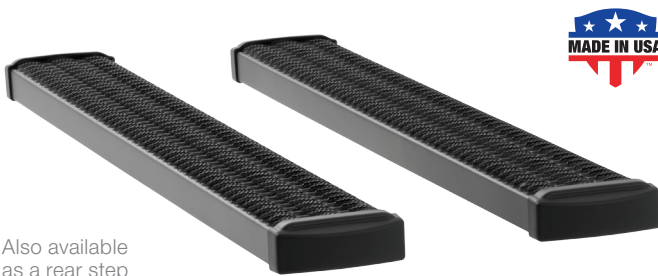

NISSAN VAN APPLICATIONS

Grip Step™ Running Boards

- Fleet-approved, expanded metal treads for maximum traction and safety
- Powder-coated aluminum construction to be strong, lightweight and rust-free

Also available
as a rear step

MegaStep® Running Boards

- Nerf bar styling with the convenience of a full-length running board step
- Extruded aluminum core to be strong, lightweight and rust-free

Also available
as a rear step

O-Mega II™ Oval Steps

- Powder-coated aluminum construction with aggressive, modern style
- Aluminum step pads with circular treads for a long-lasting, non-skid step

Also available
as a rear step

Grip Step™ 7" Running Boards

Make / Model	Body Style	Years	Cab Length	Fuel Type	Product Notes	Kits (Boards and Brackets)		Boards Only	Brackets Only	Mount Type	Foot Notes
						Black#	Black#	Bracket#			
Nissan											
NV1500	--	12 - 17	--	--	36" & 98" steps	415100-401164	415100	401164	Rocker	--	
		12 - 17	--	--	36" cab only	415036-401161	415036	401161	Rocker	--	
NV2500	--	12 - 17	--	--	36" & 98" steps	415100-401164	415100	401164	Rocker	--	
		12 - 17	--	--	36" cab only	415036-401161	415036	401161	Rocker	--	
NV3500	--	12 - 17	--	--	36" & 98" steps	415100-401164	415100	401164	Rocker	--	
		12 - 17	--	--	36" cab only	415036-401161	415036	401161	Rocker	--	