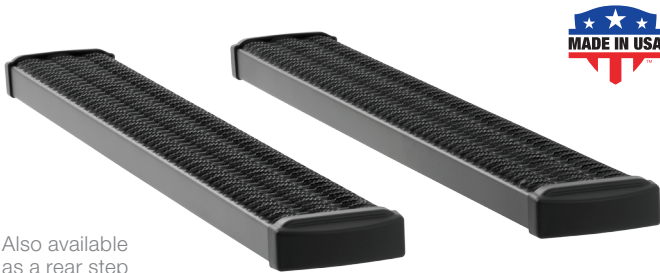

RAM VAN APPLICATIONS

Grip Step™ Running Boards

- Fleet-approved, expanded metal treads for maximum traction and safety
- Powder-coated aluminum construction to be strong, lightweight and rust-free

Also available as a rear step

MegaStep® Running Boards

- Nerf bar styling with the convenience of a full-length running board step
- Extruded aluminum core to be strong, lightweight and rust-free

Also available as a rear step

O-Mega II™ Oval Steps

- Powder-coated aluminum construction with aggressive, modern style
- Aluminum step pads with circular treads for a long-lasting, non-skid step

Also available as a rear step

Tuff Guard® Bumper Guards

- Powder-coated stainless steel construction for maximum corrosion resistance
- 3" diameter, 14-gauge stainless steel tube design for added vehicle protection

Grip Step™ 7" Running Boards

Make / Model	Body Style	Years	Cab Length	Fuel Type	Product Notes	Kits (Boards and Brackets)	Boards Only	Brackets Only	Mount Type	Foot Notes
						Black#	Black#	Bracket#		
Ram										
ProMaster 1500 2500 3500	--	14 - 18	--	--	Rear step	415254-401478	415254	401478	Body	--
		14 - 18	--	--	--	415236-401470	415236	401470	Rocker	--
		14 - 18	--	--	36" & 98" steps	415100-401474	415100	401474	Rocker	--
		14 - 18	--	--	36" cab only	415036-401471	415036	401471	Rocker	--
		14 - 18	--	--	98" steps	415098-401475	415098	401475	Rocker	--
14 - 18	--	--	54" passenger sliding door only	415254-401473	415254	401473	Rocker	--		