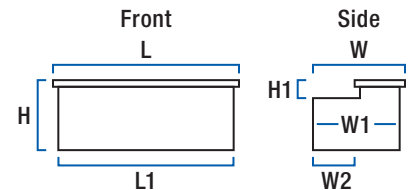

SECURE LOCK UNDER TONNEAU CHEST BOX

FITS MOST TONNEAUS.

SECURE LOCK HANDLES.

PATENTED LID DESIGN.

The UWS Secure Lock under tonneau chest box is the ideal truck bed tool box for pickups with a tonneau cover. It features a low profile for wide-range compatibility, dual Secure Lock handles, our patented RigidCore™ lid, extra-thick aluminum construction and a dependable USA-made construction.

- 16-1/2" high profile with offset lid to be compatible with most tonneau covers
- Patented RigidCore™ foam-filled lid to maximize strength and prevent binding
- 0.058" one-piece aluminum tub holds heavy tools and cargo and prevents leaks
- Easy-to-operate, dual-locking twist handles for enhanced security
- Connecting rod allows for convenient operation from driver or passenger side
- Interior rod enclosure helps prevent bending and jamming of lock system
- MicroSeal™ gasket helps seal out moisture, dust and dirt
- Lid self-opens to 90° for easy operation and loading
- Limited lifetime warranty (one-year finish, one-year parts)

Part#	Finish	Cu. Ft.	Dimensions (inches)						
			L	L1	W	W1	W2	H	H1
SLC-48	Bright alum.	9	47.813	47	24.375	24	9.688	16.313	3.688
SLC-48-MB	Matte black	9	47.813	47	24.375	24	9.688	16.313	3.688