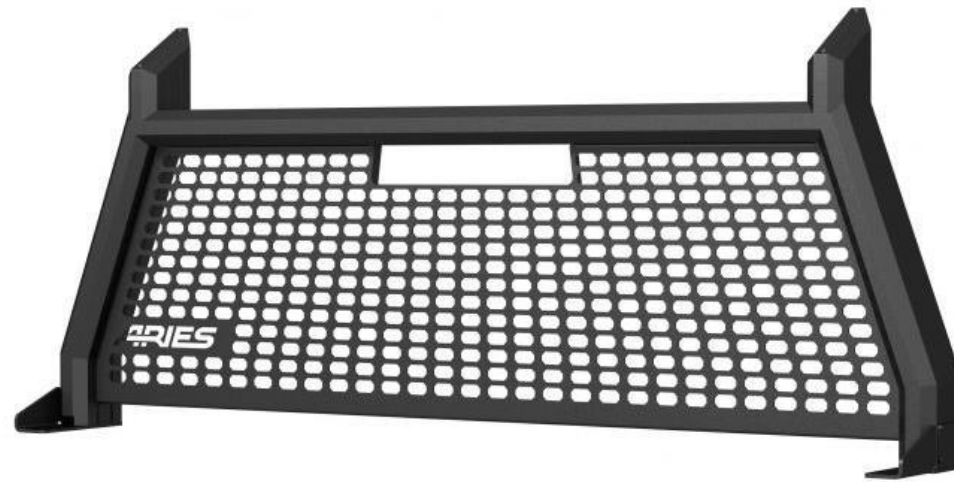

## Switchback® Headache Rack

- All-aluminum construction to be strong, lightweight and rust-free
- Full-width, slotted top edge accepts various LED lights
- Patented stake pocket mounting system for simple, secure installation
- Knockdown assembly ships in three pieces for reduced shipping requirements
- Center section can be removed for convenient access to the rear window
- Highly durable carbide powder coat finish for maximum corrosion resistance

**ARIES**

HEADACHE RACKS

**LIPPERT**

## AdvantEDGE™ Headache Rack

- Unique, eight-sided tube profile to complement the style of modern trucks
- Topside track accepts LED lights and tie-down anchors
- Extruded, all-aluminum construction to be strong, lightweight and rust-free
- Available in carbide black or chrome powder coat finish
- Stamped aluminum, octagonal grid center section for a distinct look
- Patented stake pocket mounting system for simple, secure installation
- Made to complement other AdvantEDGE™ accessories

## Classic Headache Rack

- Heavy-duty 1" x 2" steel tube construction for a solid frame
- Durable semi-gloss black powder coat finish for rust and chip resistance
- Fully louvered center section to protect the cab and passengers
- Louvers also help keep the cab cooler by blocking direct sunlight
- Flat steel brackets bolt onto the truck bed walls (drilling may be required)
- Compatible with most crossover truck tool boxes