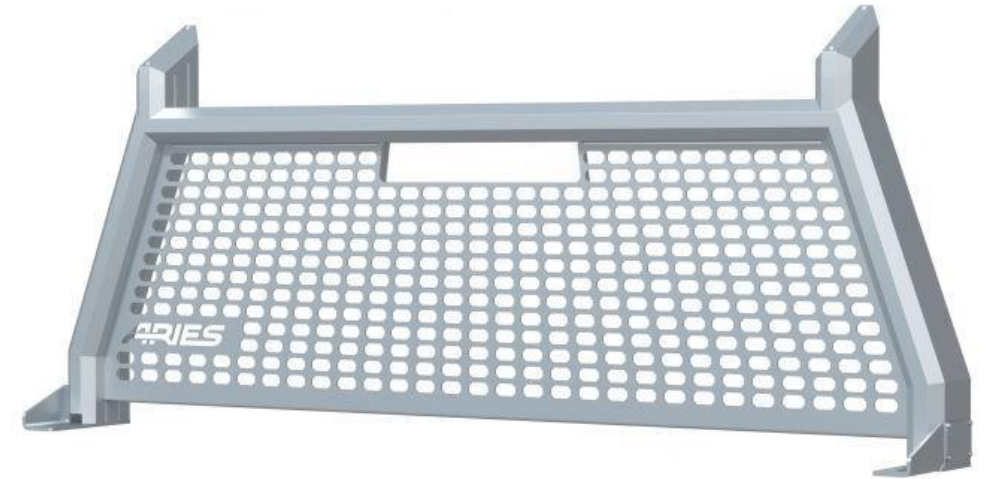

## Switchback® Headache Rack

- All-aluminum construction to be strong, lightweight and rust-free
- Full-width, slotted top edge accepts various LED lights
- Patented stake pocket mounting system for simple, secure installation
- Knockdown assembly ships in three pieces for reduced shipping requirements
- Center section can be removed for convenient access to the rear window
- Highly durable carbide powder coat finish for maximum corrosion resistance

**ARIES**

HEADACHE RACKS

**LIPPERT**

## AdvantEDGE™ Headache Rack

- Unique, eight-sided tube profile to complement the style of modern trucks
- Topside track accepts LED lights and tie-down anchors
- Extruded, all-aluminum construction to be strong, lightweight and rust-free
- Available in carbide black or chrome powder coat finish
- Stamped aluminum, octagonal grid center section for a distinct look
- Patented stake pocket mounting system for simple, secure installation
- Made to complement other AdvantEDGE™ accessories

## Classic Headache Rack

- Heavy-duty 1" x 2" steel tube construction for a solid frame
- Durable semi-gloss black powder coat finish for rust and chip resistance
- Fully louvered center section to protect the cab and passengers
- Louvers also help keep the cab cooler by blocking direct sunlight
- Flat steel brackets bolt onto the truck bed walls (drilling may be required)
- Compatible with most crossover truck tool boxes