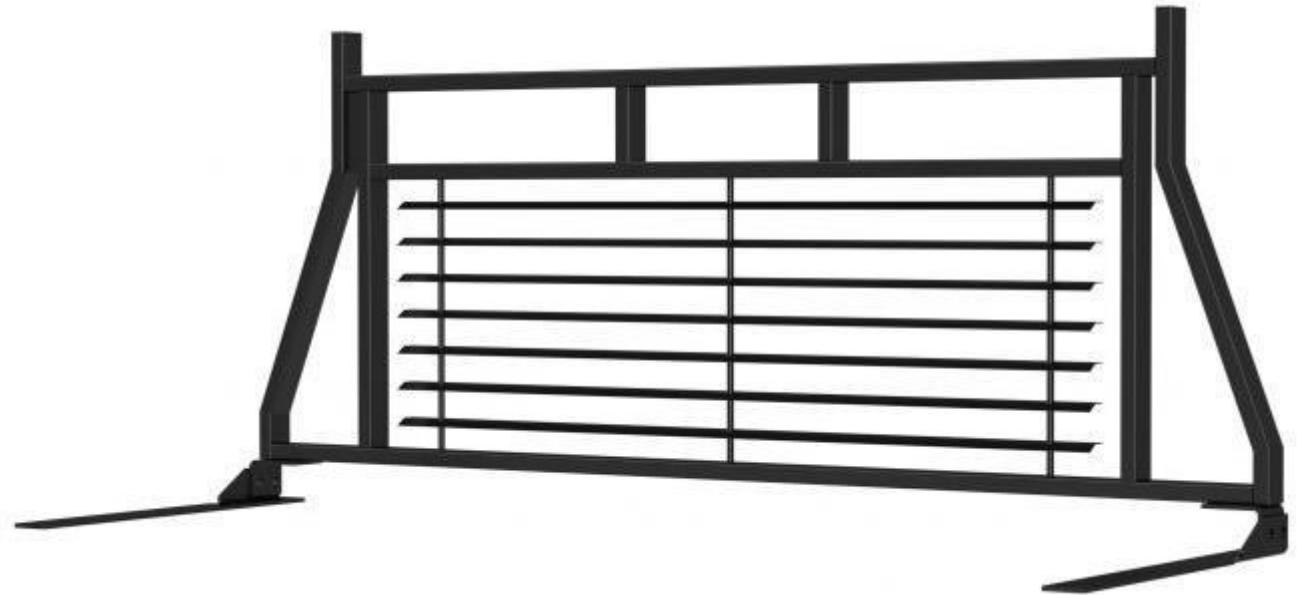

## Switchback® Headache Rack

- All-aluminum construction to be strong, lightweight and rust-free
- Full-width, slotted top edge accepts various LED lights
- Patented stake pocket mounting system for simple, secure installation
- Knockdown assembly ships in three pieces for reduced shipping requirements
- Center section can be removed for convenient access to the rear window
- Highly durable carbide powder coat finish for maximum corrosion resistance

## AdvantEDGE™ Headache Rack

- Unique, eight-sided tube profile to complement the style of modern trucks
- Topside track accepts LED lights and tie-down anchors
- Extruded, all-aluminum construction to be strong, lightweight and rust-free
- Available in carbide black or chrome powder coat finish
- Stamped aluminum, octagonal grid center section for a distinct look
- Patented stake pocket mounting system for simple, secure installation
- Made to complement other AdvantEDGE™ accessories

## Classic Headache Rack

- Heavy-duty 1" x 2" steel tube construction for a solid frame
- Durable semi-gloss black powder coat finish for rust and chip resistance
- Fully louvered center section to protect the cab and passengers
- Louvers also help keep the cab cooler by blocking direct sunlight
- Flat steel brackets bolt onto the truck bed walls (drilling may be required)
- Compatible with most crossover truck tool boxes