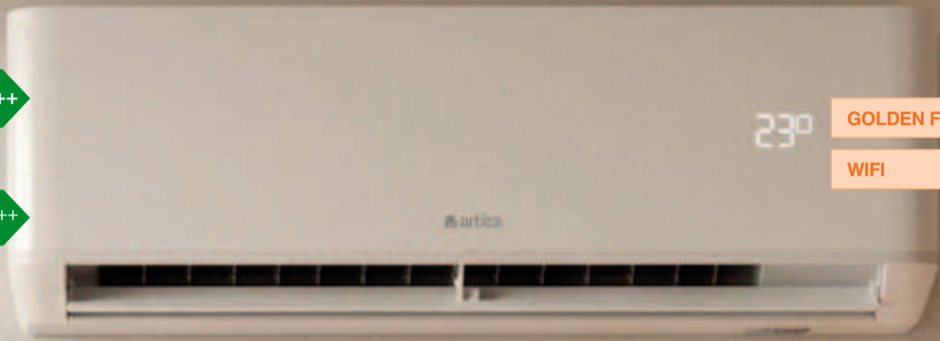

LGSOFT12.SET ~~569€~~

2925 FRIG/H
2942 KCAL/H
499€ -70€

DS12KZ ~~499€~~

3010 FRIG/H
3183 KCAL/H
429€ -70€

DS9KZ ~~469€~~

2237 FRIG/H
2667 KCAL/H
399€ -70€

FRÍO

CALOR