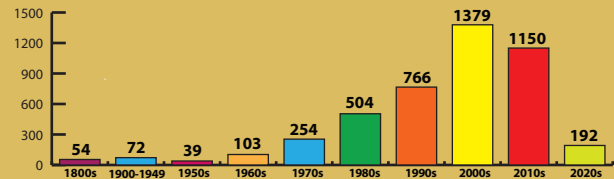

505.990 km²

49.570725 inhabitants

97,96 inhabitants per km²

SPAIN

National Missiological Data

Evangelical Population

523.509 believers
1,05%

4.513 churches

1 believer 94 inhabitants

116 believers

1 believer

13% WITH CHURCH Total 1.032 WITHOUT CHURCH 87% 7.100

MUNICIPALITIES OF SPAIN

523 With more than de 5.000 inhabitants

408 Between 3.000 and 5.000 inhabitants

4.513 churches Year 2026
3.540 churches Year 2012
1.632 churches Year 1997
1.435 churches Year 1993

EVOLUTION OF EVANGELICAL CHURCHES

523.509 believers Year 2026
319.721 believers Year 2012
86.841 believers Year 1997
74.312 believers Year 1993