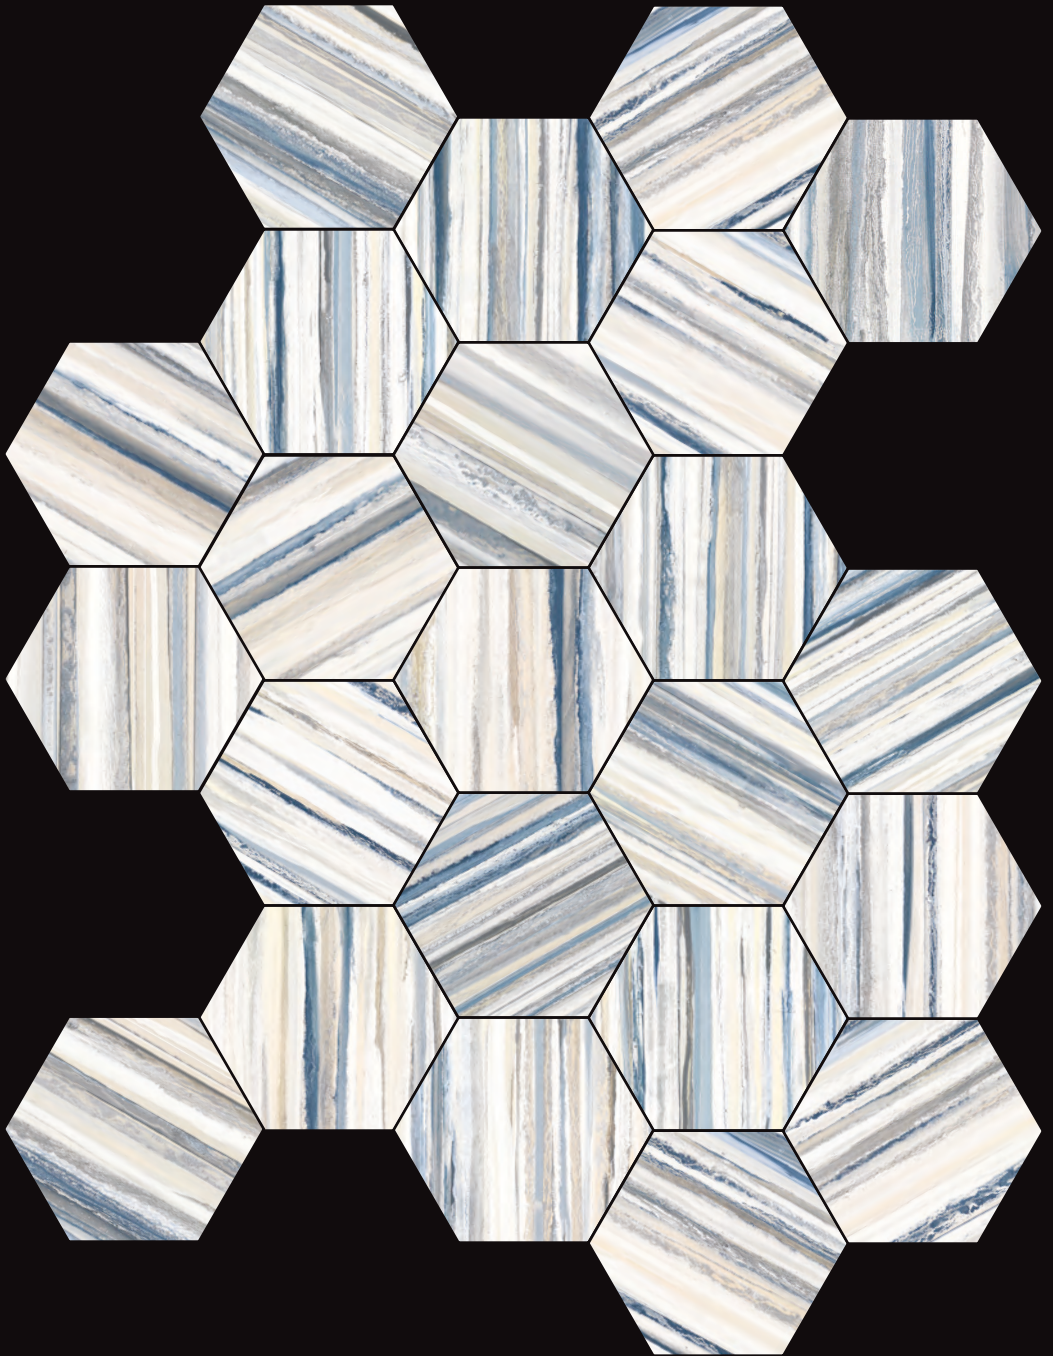

TOKIO MIX
GREY

PORCELAIN TILES

codicer
Quality ceramics

FLOW

HEX25

FLOW BLUE HEX.25

PORCELAIN TILES

codicer
Quality ceramics