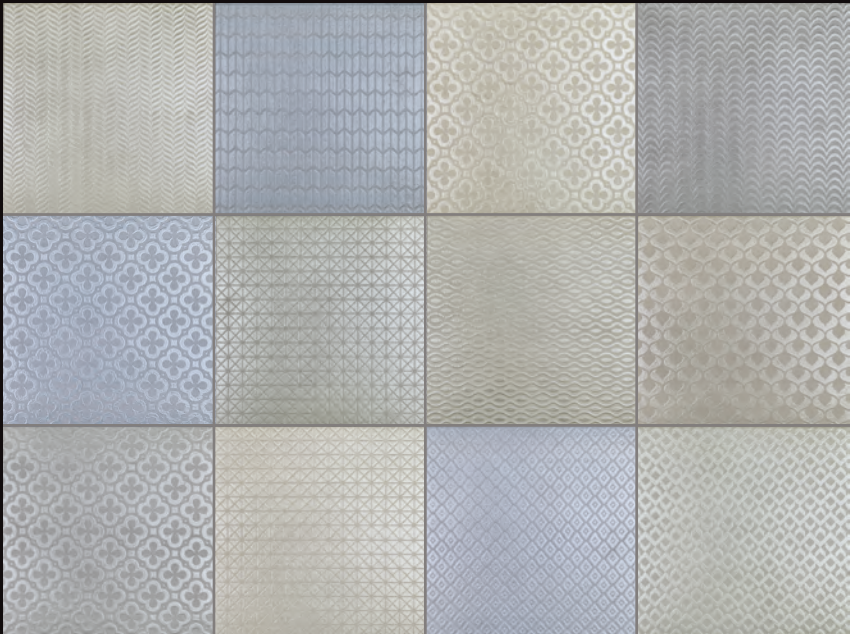

MYSTIQUE MIX