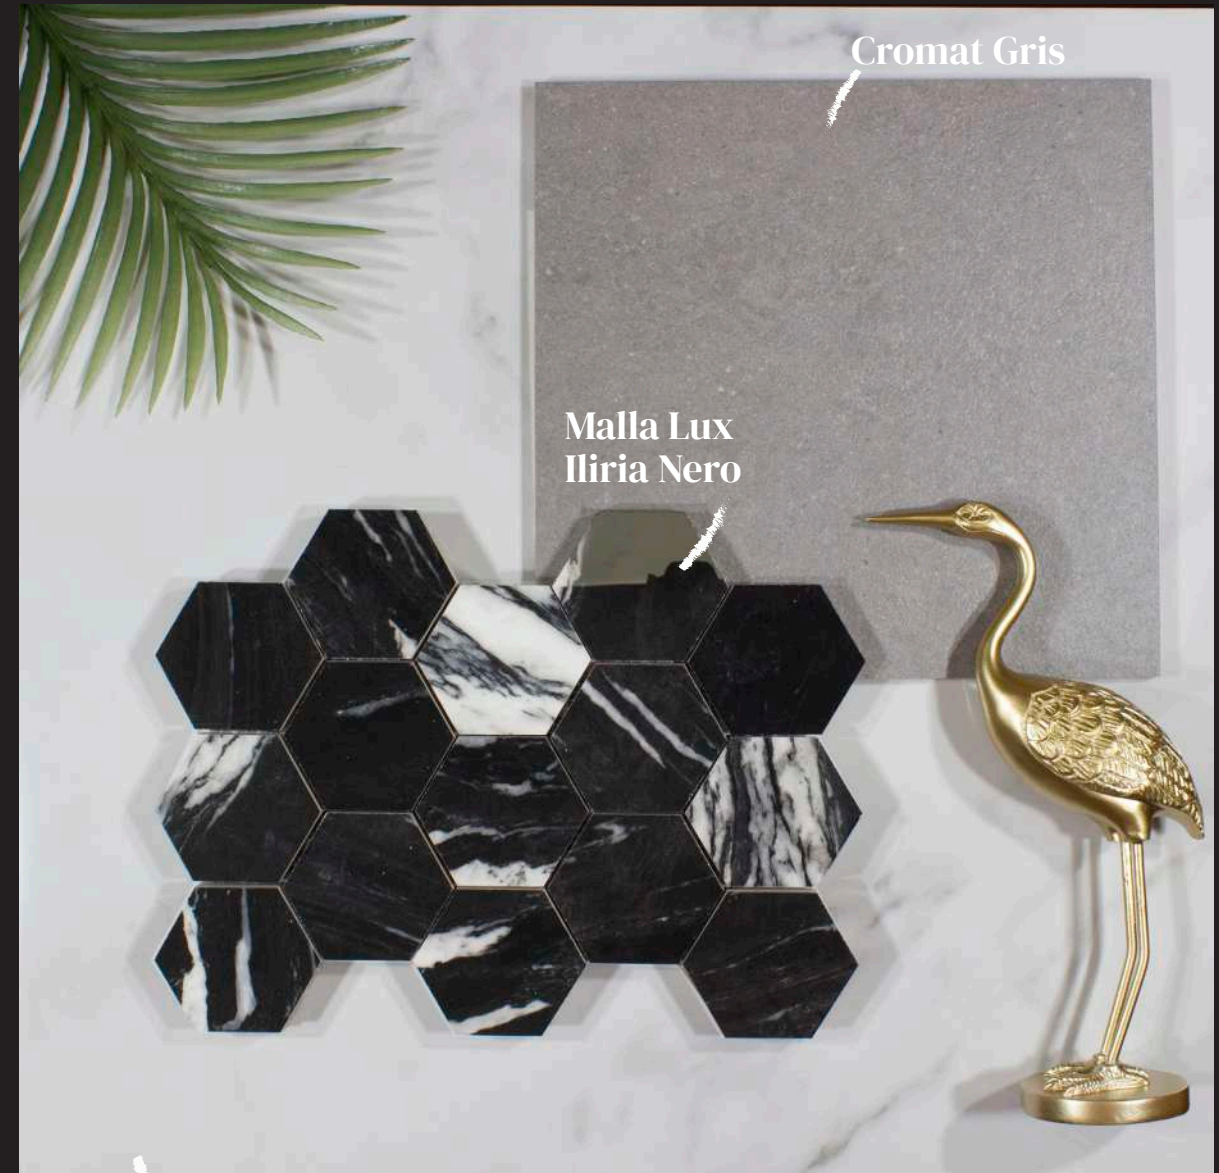

LUX ILIRIA

Get inspired...

Lux Iliria Nero

● 60x120	Rec.	M130	046.869.0215.05150	
● 30x60	Rec.	M112	046.450.0215.05150	
● 120x120	Rec.	M183	046.120.0215.05150	
● 60x60	Rec.	M112	046.840.0215.05150	

Malla Lux Iliria

● Nero	32,5x22,5	P44	086.297.0215.05150	
● Nero	30x30(5x5)	M206	086.281.0215.05150	

Empaquetado / Packaging / Emballage

Formato	pz/cj	m²/cj	cj/pl	m²/pl	kg/cj	kg/pl
60x120	2	1.44	32	46.08	34.00	1,113.00
32,5x22,5	9	0.65	48	31.20	13.50	668.00
30x30(5x5)	11	1	48	18.30	18.30	898.4
30x60	6	1.08	48	51.84	22.50	1,100.00
120x120	1	1.44	36	51.84	38.40	1,422.40

LUXURY AND HARMONY

The blackest of blacks and the purest of whites are the essential ingredients that make up ILIRIA. A series that stands out for its deep dark tones and strikingly glowing white veining, forming a duo that makes this Pannonia marble effect the essence of class and perfection.