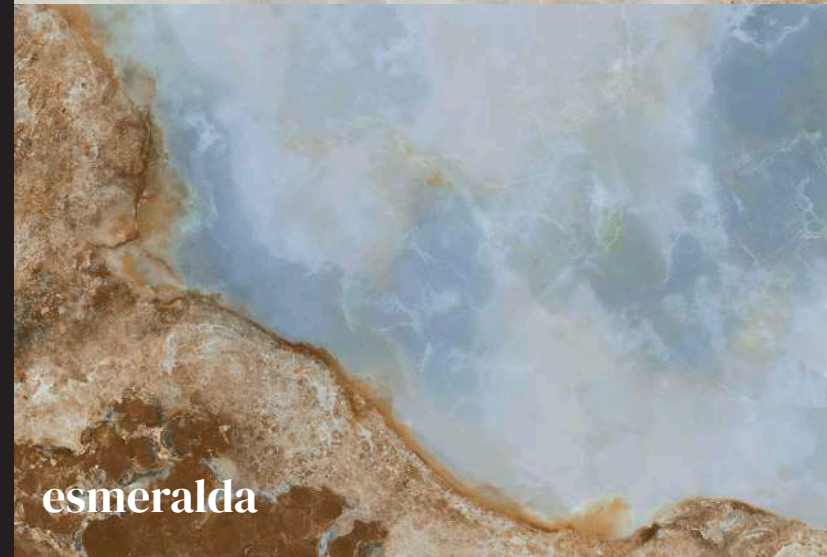

32,5X22,5 cm
12,79"x8,85"

30X30 cm
11,81"x11,81"

Colores disponibles / Available colours / Couleurs disponibles