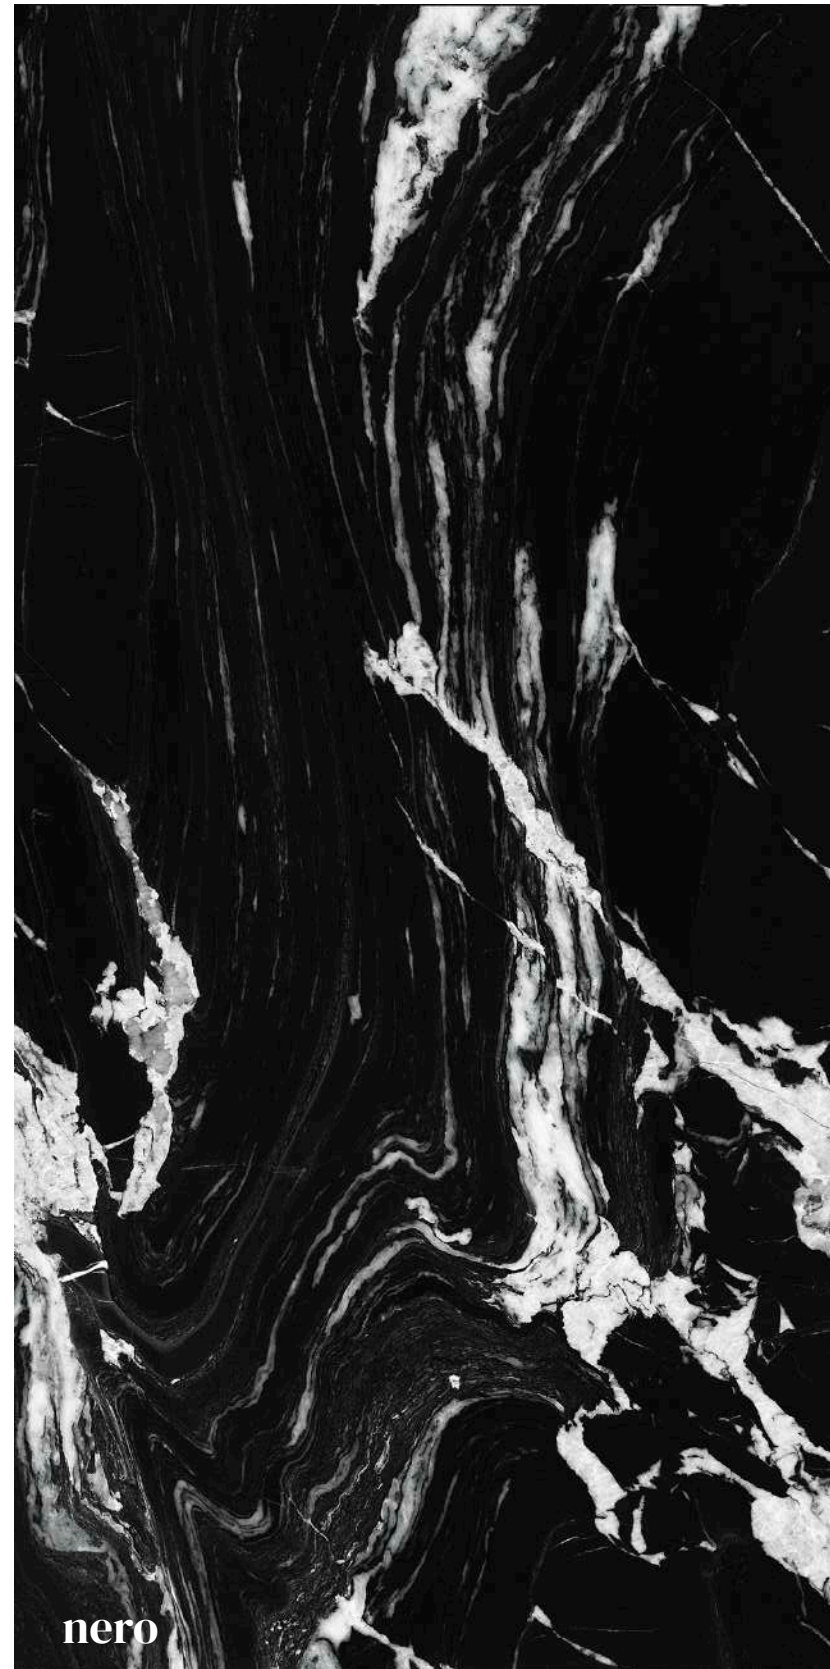

LUX ILIRIA

Formatos / Sizes / Fomat

120X120 cm
47,24"x47,24"

60X60 cm
23,62"x23,62"

60X120 cm
23,62"x47,24"

30X60 cm
11,81"x23,62"

32,5X22,5 cm
12,79"x8,85"

NERO

30X30 cm
11,81"x11,81"

NERO

nero