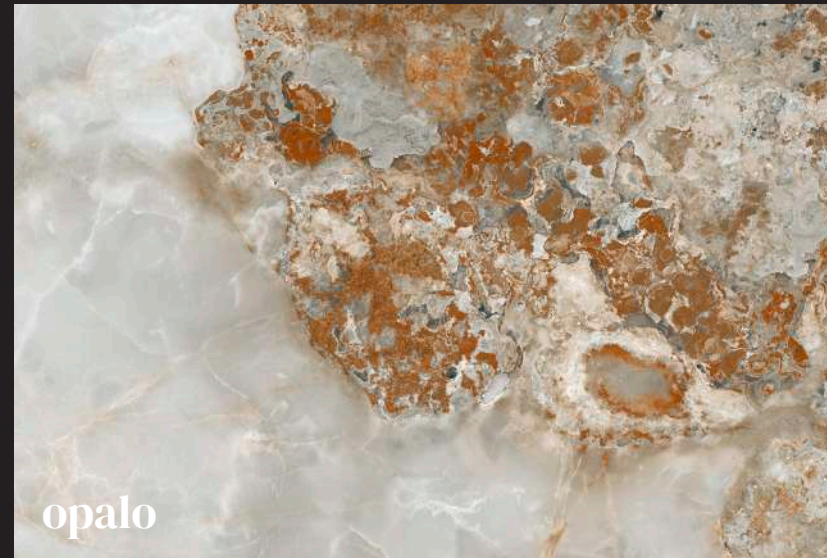

32,5X22,5 cm
12,79"x8,85"

30X30 cm
11,81"x11,81"

Colores disponibles / Available colours / Couleurs disponibles