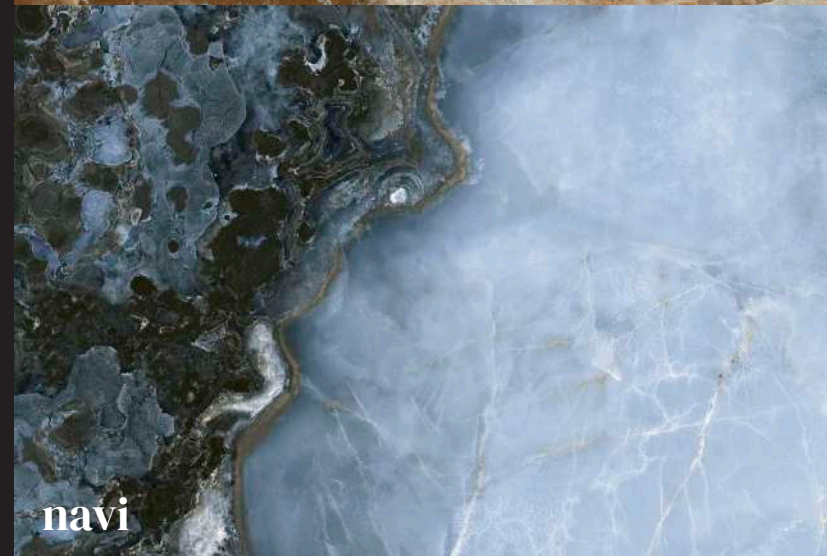

32,5X22,5 cm
12,79"x8,85"

30X30 cm
11,81"x11,81"

Colores disponibles / Available colours / Couleurs disponibles