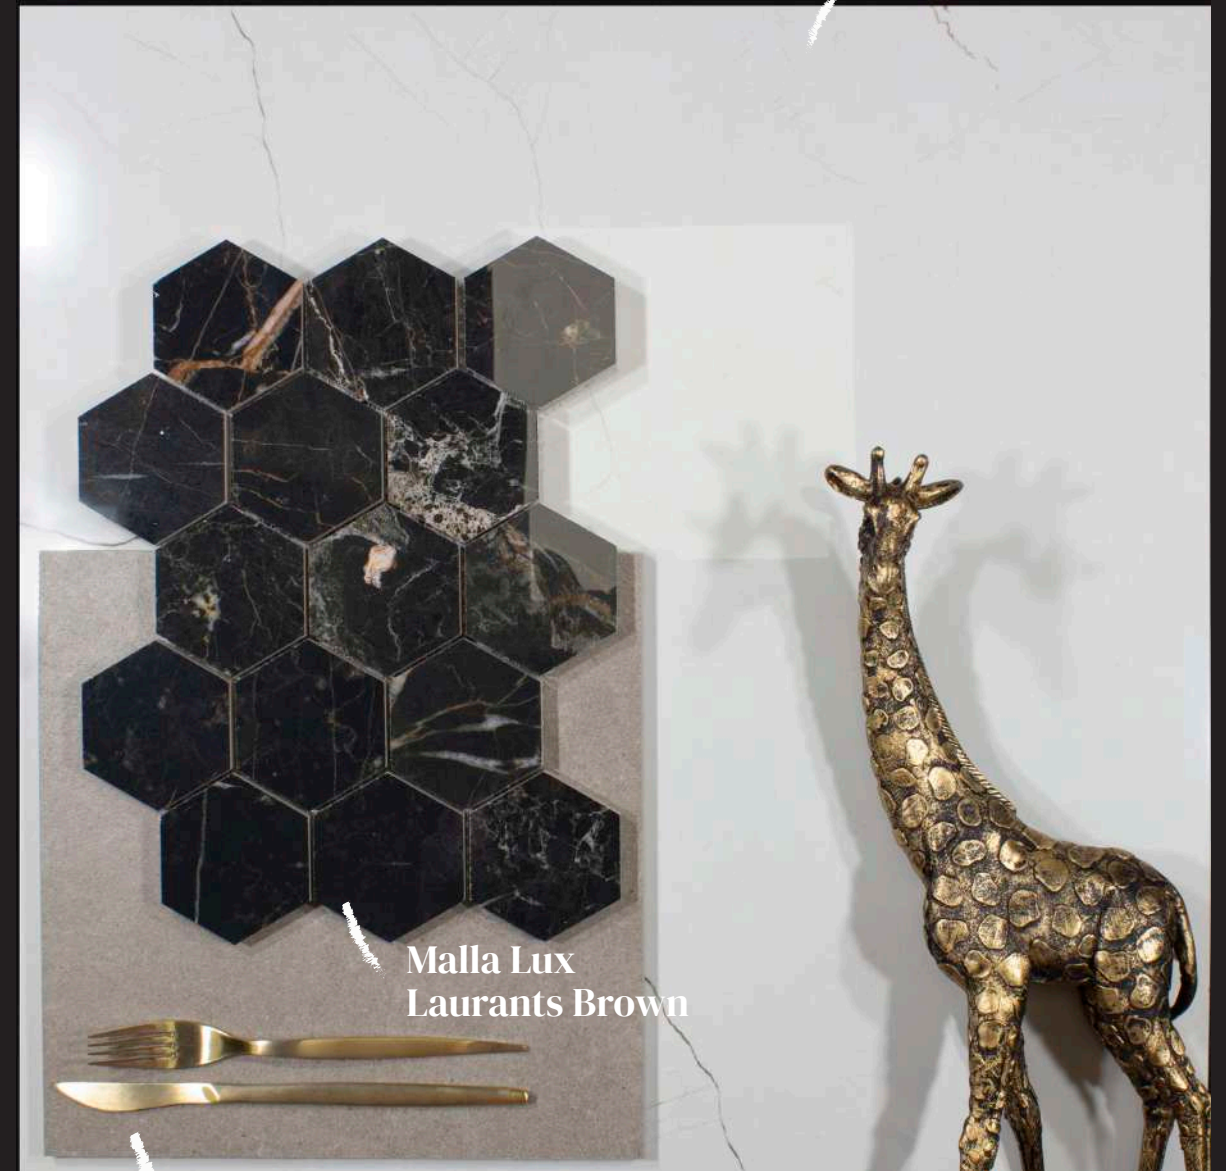

Malla Lux
Laurants Brown

Cromat Noce

Lux Laurants Brown

● 60x120	Rec.	M130	046.869.0109.05151	
● 30x60	Rec.	M112	046.450.0109.05151	
● 120x120	Rec.	M183	046.120.0109.05151	
● 60x60	Rec.	M112	046.840.0109.05151	

Malla Lux Laurants

● Brown	32,5x22,5	P44	086.297.0109.05151	
● Brown	30x30(5x5)	M206	086.281.0109.05151	

Empaquetado / Packaging / Emballage

Formato	pz/cj	m²/cj	cj/pl	m²/pl	kg/cj	kg/pl
60x120	2	1,44	32	46,08	34,00	1,113,00
32,5x22,5	9	0,65	48	31,20	13,50	668,00
30x30(5x5)	11	1	48	18,30	18,30	898,4
30x60	6	1,08	48	51,84	22,50	1,100,00
120x120	1	1,44	36	51,84	38,40	1,422,40

EMPOWERED AND ELEGANT

Earth tone and golden veining stand out against a dark cacao background in LAURANTS, a series reminiscent of the classic Saint Laurent marble, just the thing for creating a focal point in very special interiors.